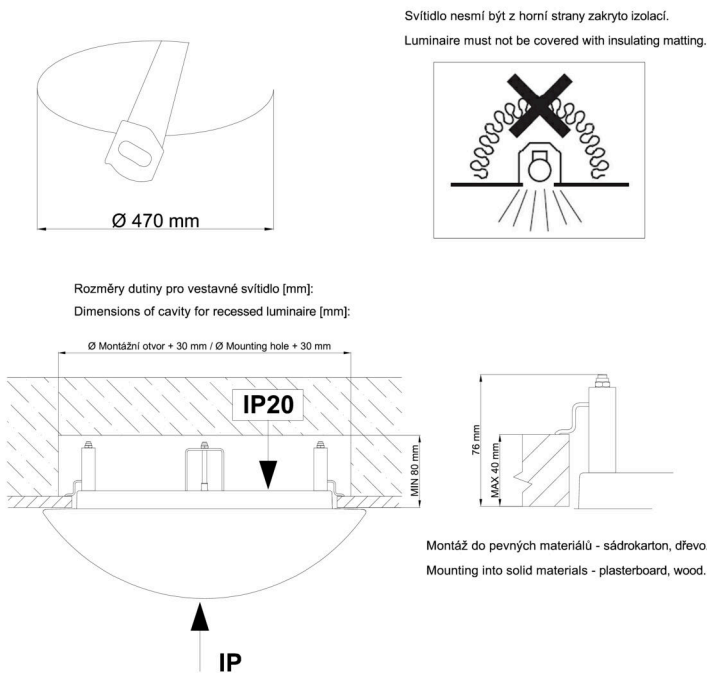

## Technical

Types of luminaires	Classic on/off
Mounting type	semi-recessed
Base material	steel
Shade material	three-layer glass TRIPLEX OPAL
Base color	white Ral9003
Shade color	white
Holding the shade	folding system
Mounting location	ceiling/wall
Width	590 mm
Length	590 mm
Height	140 mm
Diameter	ø 590 mm
mounting holes (diameter)	none
Installation wire (diameter)	2xø16mm
Energy Class	D
Impact strength	IK01
Operating temperature	from -20°C to +30°C

## Multipower

Possibility of output adjustment by the user (DIP switch on the current source).

I [mA]	700	600	500	400	
[%]	100	86	71	57	

## Installation dimensions: