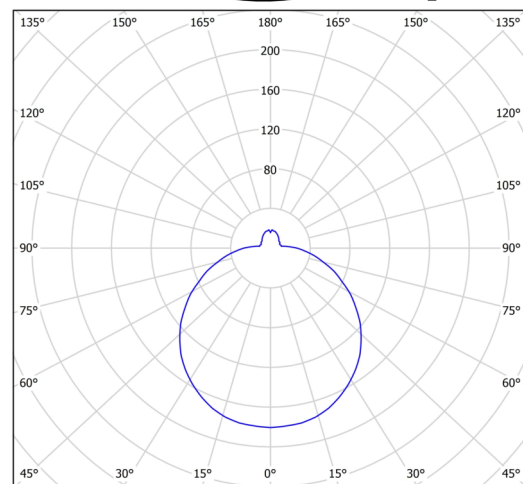

AURA V9

Product code: AUR59871

Type: LED-1L23EMP700KV98/084 4K##

Short description of the luminaire: White semi-recessed LED light ON/OFF with TRIPLEX OPAL glass shade.

Technical

Types of luminaires	Classic on/off
Mounting type	semi-recessed
Base material	steel
Shade material	three-layer glass TRIPLEX OPAL
Base color	white Ral9003
Shade color	white
Holding the shade	folding system
Mounting location	ceiling/wall
Width	590 mm
Length	590 mm
Height	140 mm
Diameter	ø 590 mm
mounting holes (diameter)	none
Installation wire (diameter)	2xø16mm
Energy Class	D
Impact strength	IK01
Operating temperature	from -20°C to +30°C

Electric

Power consumption	35 W
Ingress Protection	IP44
Socket	LED modul
terminal block	snap terminal block
Automatic circuit breaker type B10A	37 pcs
Automatic circuit breaker type B16A	59 pcs
Automatic circuit breaker type C10A	37 pcs
Automatic circuit breaker type C16A	59 pcs

Luminous

Lum. flux of luminaire	4040 lm
Lum. flux of light source	5850 lm
Luminaire efficacy	115 lm/W
Temperature	4000 K
Rated life time LED L80/B10	100000 hours
CRI	Ra80
MacAdam	3
Blue light hazard	Risk group 0

Eulum data for calculation programs are available at www.osmont.cz.

Ø590

cd/klm
— C0 - C180 — C90 - C270

η = 69%