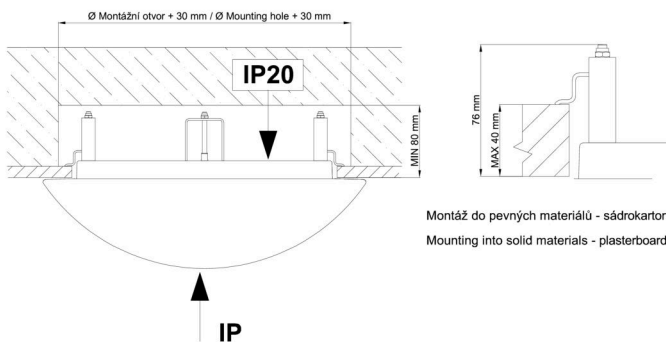

Technical

Types of luminaires	Emergency combined
Mounting type	semi-recessed
Base material	steel
Shade material	three-layer glass TRIPLEX OPAL
Base color	white Ral9003
Shade color	white
Holding the shade	folding system
Mounting location	ceiling/wall
Width	590 mm
Length	590 mm
Height	140 mm
Diameter	ø 590 mm
mounting holes (diameter)	none
Installation wire (diameter)	2xø16mm
Energy Class	D
Impact strength	IK01
Operating temperature	from 0°C to +30°C

Rozměry dutiny pro vestavné svítidlo [mm]:
Dimensions of cavity for recessed luminaire [mm]:

Montáž do pevných materiálů - sádkarton, dřevo.
Mounting into solid materials - plasterboard, wood.

Additional assortment: