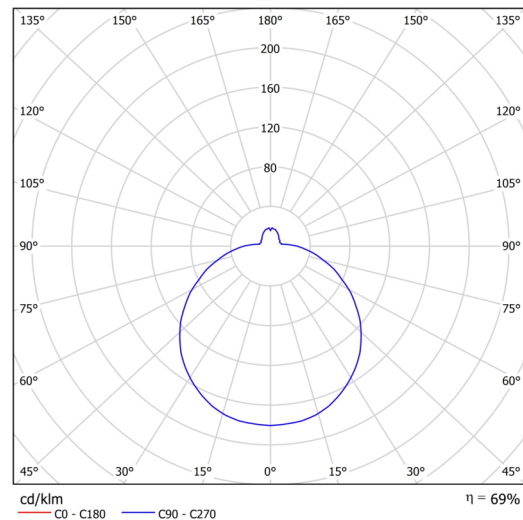

AURA V9

Product code: AUR59378

Type: LED-1L23EMP1050KV98/084/NK1W 3K##

Short description of the luminaire: White semi-recessed LED light with emergency unit combined with TRIPLEX OPAL glass shade.

Technical

Types of luminaires	Emergency combined
Mounting type	semi-recessed
Base material	steel
Shade material	three-layer glass TRIPLEX OPAL
Base color	white Ral9003
Shade color	white
Holding the shade	folding system
Mounting location	ceiling/wall
Width	590 mm
Length	590 mm
Height	140 mm
Diameter	ø 590 mm
mounting holes (diameter)	none
Installation wire (diameter)	2xø16mm
Energy Class	D
Impact strength	IK01
Operating temperature	from 0°C to +30°C

Electric

Power consumption	54 W
Ingress Protection	IP44
Socket	LED modul
Battery type	NiCd
Emergency time	3 hours
terminal block	snap terminal block
Automatic circuit breaker type B10A	18 pcs
Automatic circuit breaker type B16A	30 pcs
Automatic circuit breaker type C10A	21 pcs
Automatic circuit breaker type C16A	34 pcs

Luminous

Lum. flux of luminaire	5580 lm
Lum. flux of light source	8080 lm
Lum. flux of light source in emergency mode	150 lm
Luminaire efficacy	103 lm/W
Temperature	3000 K
Rated life time LED L80/B10	100000 hours
CRI	Ra80
MacAdam	3

Ø590