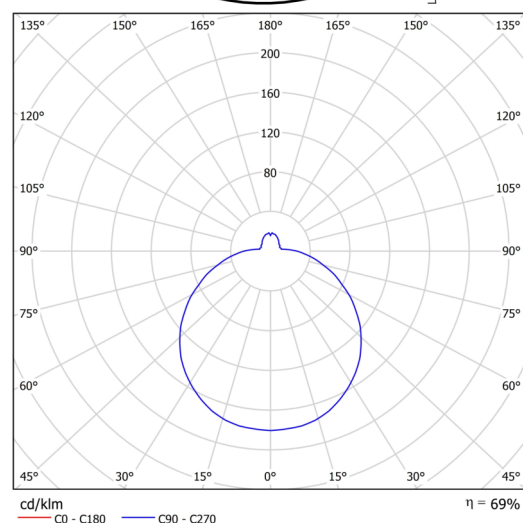

AURA V9

Product code: AUR59372

Type: LED-1L23E700KV98/084 DALI 3K##

Short description of the luminaire: White semi-recessed LED light DALI with TRIPLEX OPAL glass shade.

Technical

Types of luminaires	Dimmable
Mounting type	semi-recessed
Base material	steel
Shade material	three-layer glass TRIPLEX OPAL
Base color	white Ral9003
Shade color	white
Holding the shade	folding system
Mounting location	ceiling/wall
Width	590 mm
Length	590 mm
Height	140 mm
Diameter	ø 590 mm
mounting holes (diameter)	none
Installation wire (diameter)	2xø16mm
Energy Class	D
Impact strength	IK01
Operating temperature	from -20°C to +30°C

Electric

Power consumption	35 W
Ingress Protection	IP44
Socket	LED modul
terminal block	snap terminal block
Automatic circuit breaker type B10A	18 pcs
Automatic circuit breaker type B16A	28 pcs
Automatic circuit breaker type C10A	30 pcs
Automatic circuit breaker type C16A	46 pcs

Luminous

Lum. flux of luminaire	3870 lm
Lum. flux of light source	5610 lm
Luminaire efficacy	110 lm/W
Temperature	3000 K
Rated life time LED L80/B10	100000 hours
CRI	Ra80
MacAdam	3
Blue light hazard	Risk group 0

Eulum data for calculation programs are available at www.osmont.cz.