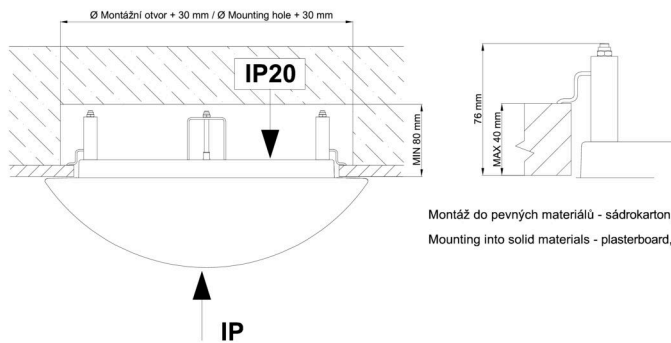

## Technical

Types of luminaires	Dimmable
Mounting type	semi-recessed
Base material	steel
Shade material	three-layer glass TRIPLEX OPAL
Base color	white Ral9003
Shade color	white
Holding the shade	folding system
Mounting location	ceiling/wall
Width	590 mm
Length	590 mm
Height	140 mm
Diameter	ø 590 mm
mounting holes (diameter)	none
Installation wire (diameter)	2xø16mm
Energy Class	D
Impact strength	IK01
Operating temperature	from -20°C to +30°C

Eulum data for calculation programs are available at [www.osmont.cz](http://www.osmont.cz).

Logistic

EAN	8591728067366
Weight NTTO	6.9 Kg
Weight BTTO	7.6 Kg
Number of cartons	1 pcs
Package volume	0.072 m <sup>3</sup>
Package 1 width	0.6 m
Package 1 length	0.6 m
Package 1 height	0.2 m
Warranty*	60 months

\*The warranty for the batteries is valid for 12 months from the date of purchase.

Installation dimensions:

Svítlidlo nesmí být z horní strany zakryto izolací.  
Luminaire must not be covered with insulating matting.

Rozměry dutiny pro vestavné svítidlo [mm]:  
Dimensions of cavity for recessed luminaire [mm]:

Additional assortment:

Lampshade

Product code	Name	Color	Description	Picture	Drawing
20050	084	white		