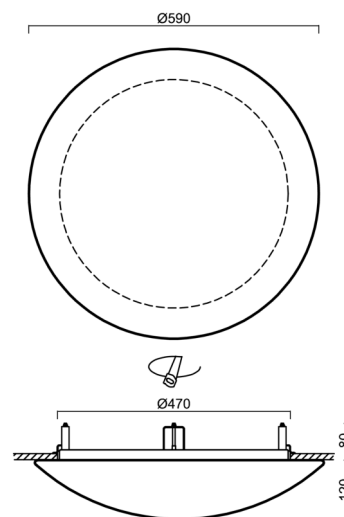

AURA V9

Product code: AUR59372

Type: LED-1L23E700KV98/084 DALI 3K##

Short description of the luminaire: White semi-recessed LED light DALI with TRIPLEX OPAL glass shade.

Technical

Types of luminaires	Dimmable
Mounting type	semi-recessed
Base material	steel
Shade material	three-layer glass TRIPLEX OPAL
Base color	white Ral9003
Shade color	white
Holding the shade	folding system
Mounting location	ceiling/wall
Width	590 mm
Length	590 mm
Height	140 mm
Diameter	ø 590 mm
mounting holes (diameter)	none
Installation wire (diameter)	2xø16mm
Energy Class	D
Impact strength	IK01
Operating temperature	from -20°C to +30°C

Electric

Power consumption	35 W
Ingress Protection	IP44
Socket	LED modul
terminal block	snap terminal block
Automatic circuit breaker type B10A	18 pcs
Automatic circuit breaker type B16A	28 pcs
Automatic circuit breaker type C10A	30 pcs
Automatic circuit breaker type C16A	46 pcs

Luminous

Lum. flux of luminaire	3870 lm
Lum. flux of light source	5610 lm
Luminaire efficacy	110 lm/W
Temperature	3000 K
Rated life time LED L80/B10	100000 hours
CRI	Ra80
MacAdam	3
Blue light hazard	Risk group 0

Eulum data for calculation programs are available at www.osmont.cz.