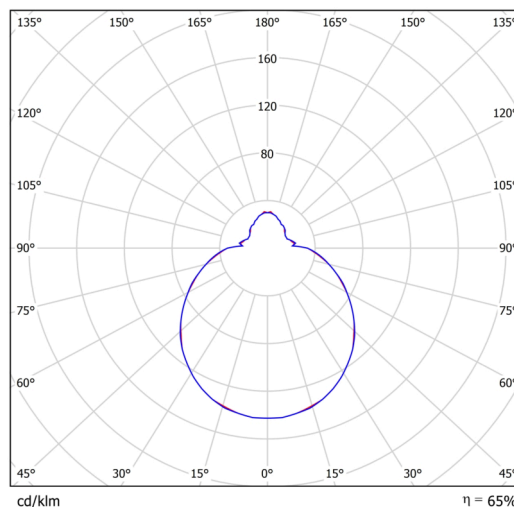

AURA V8

Product code: AUR59831

Type: LED-1L14E500BTV13/013 DALI 4K#

Short description of the luminaire: White semi-recessed LED light DALI with TRIPLEX OPAL glass shade.

Technical

Types of luminaires	Dimmable
Mounting type	semi-recessed
Base material	steel
Shade material	three-layer glass TRIPLEX OPAL
Base color	white Ral9003
Shade color	white
Holding the shade	bayonet
Mounting location	ceiling/wall
Width	300 mm
Length	300 mm
Height	115 mm
Diameter	ø 300 mm
mounting holes (diameter)	none
Installation wire (diameter)	2xø16mm
Energy Class	D
Impact strength	IK01
Operating temperature	from -20°C to +30°C

Electric

Power consumption	13 W
Ingress Protection	IP44
Socket	LED modul
terminal block	snap terminal block
Automatic circuit breaker type B10A	31 pcs
Automatic circuit breaker type B16A	50 pcs
Automatic circuit breaker type C10A	52 pcs
Automatic circuit breaker type C16A	85 pcs

Luminous

Lum. flux of luminaire	1350 lm
Lum. flux of light source	2080 lm
Luminaire efficacy	103 lm/W
Temperature	4000 K
Rated life time LED L80/B10	100000 hours
CRI	Ra80
MacAdam	3
Blue light hazard	Risk group 0

Eulum data for calculation programs are available at www.osmont.cz.