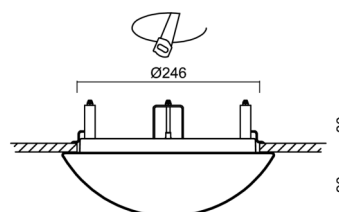

AURA V8

Product code: AUR59831

Type: LED-1L14E500BTV13/013 DALI 4K#

Short description of the luminaire: White semi-recessed LED light DALI with TRIPLEX OPAL glass shade.

Technical

Types of luminaires	Dimmable
Mounting type	semi-recessed
Base material	steel
Shade material	three-layer glass TRIPLEX OPAL
Base color	white Ral9003
Shade color	white
Holding the shade	bayonet
Mounting location	ceiling/wall
Width	300 mm
Length	300 mm
Height	115 mm
Diameter	ø 300 mm
mounting holes (diameter)	none
Installation wire (diameter)	2xø16mm
Energy Class	D
Impact strength	IK01
Operating temperature	from -20°C to +30°C

Electric

Power consumption	13 W
Ingress Protection	IP44
Socket	LED modul
terminal block	snap terminal block
Automatic circuit breaker type B10A	31 pcs
Automatic circuit breaker type B16A	50 pcs
Automatic circuit breaker type C10A	52 pcs
Automatic circuit breaker type C16A	85 pcs

Luminous

Lum. flux of luminaire	1350 lm
Lum. flux of light source	2080 lm
Luminaire efficacy	103 lm/W
Temperature	4000 K
Rated life time LED L80/B10	100000 hours
CRI	Ra80
MacAdam	3
Blue light hazard	Risk group 0

Eulum data for calculation programs are available at www.osmont.cz.