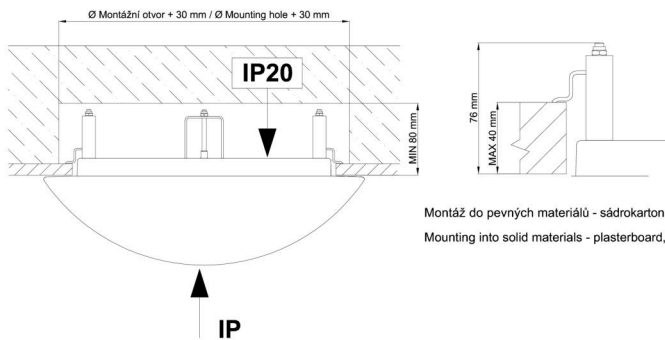

Technical

Types of luminaires	Dimmable
Mounting type	semi-recessed
Base material	steel
Shade material	three-layer glass TRIPLEX OPAL
Base color	white Ral9003
Shade color	white
Holding the shade	bayonet
Mounting location	ceiling/wall
Width	300 mm
Length	300 mm
Height	115 mm
Diameter	ø 300 mm
mounting holes (diameter)	none
Installation wire (diameter)	2xø16mm
Energy Class	D
Impact strength	IK01
Operating temperature	from -20°C to +30°C

Rozměry dutiny pro vestavné svítidlo [mm]:
Dimensions of cavity for recessed luminaire [mm]:

Montáž do pevných materiálů - sádkartón, dřevo.
Mounting into solid materials - plasterboard, wood.

Additional assortment: