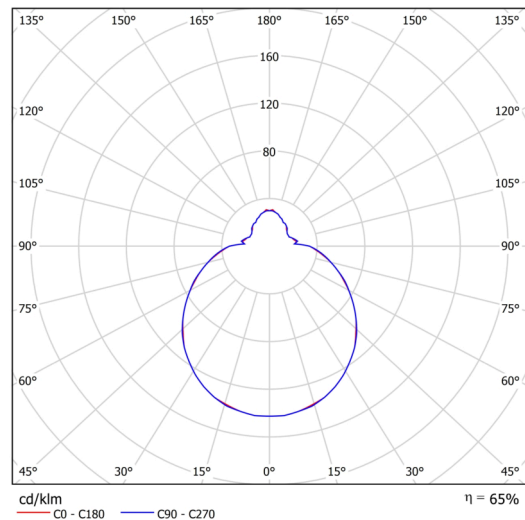

AURA V8

Product code: AUR59830

Type: LED-1L14E500BTV13/013 HF 4K#

Short description of the luminaire: White semi-recessed LED light with sensor with TRIPLEX OPAL glass shade.

Technical

Types of luminaires	Sensor
Mounting type	semi-recessed
Base material	steel
Shade material	three-layer glass TRIPLEX OPAL
Base color	white Ral9003
Shade color	white
Holding the shade	bayonet
Mounting location	ceiling/wall
Width	300 mm
Length	300 mm
Height	115 mm
Diameter	Ø 300 mm
mounting holes (diameter)	none
Installation wire (diameter)	2xØ16mm
Energy Class	D
Impact strength	IK01
Operating temperature	from -20°C to +30°C

Electric

Power consumption	13 W
Ingress Protection	IP44
Socket	LED modul
Sensor	HF
terminal block	snap terminal block
Automatic circuit breaker type B10A	37 pcs
Automatic circuit breaker type B16A	59 pcs
Automatic circuit breaker type C10A	37 pcs
Automatic circuit breaker type C16A	59 pcs

Luminous

Lum. flux of luminaire	1350 lm
Lum. flux of light source	2080 lm
Luminaire efficacy	103 lm/W
Temperature	4000 K
Rated life time LED L80/B10	100000 hours
CRI	Ra80
MacAdam	3
Blue light hazard	Risk group 0

Eulum data for calculation programs are available at www.osmont.cz.