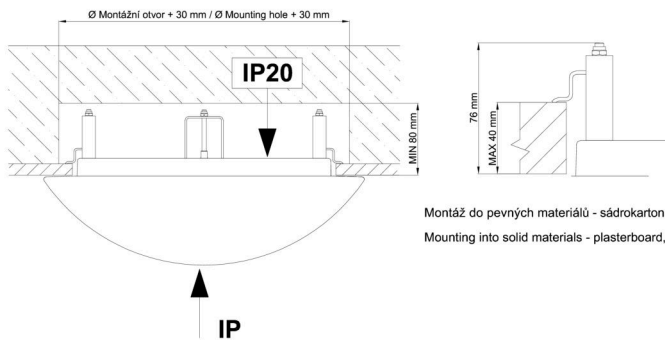

Technical

Types of luminaires	Sensor
Mounting type	semi-recessed
Base material	steel
Shade material	three-layer glass TRIPLEX OPAL
Base color	white Ral9003
Shade color	white
Holding the shade	bayonet
Mounting location	ceiling/wall
Width	300 mm
Length	300 mm
Height	115 mm
Diameter	Ø 300 mm
mounting holes (diameter)	none
Installation wire (diameter)	2xØ16mm
Energy Class	D
Impact strength	IK01
Operating temperature	from -20°C to +30°C

Rozměry dutiny pro vestavné svítidlo [mm]:
Dimensions of cavity for recessed luminaire [mm]:

Montáž do pevných materiálů - sádkarton, dřevo.
Mounting into solid materials - plasterboard, wood.

Additional assortment: