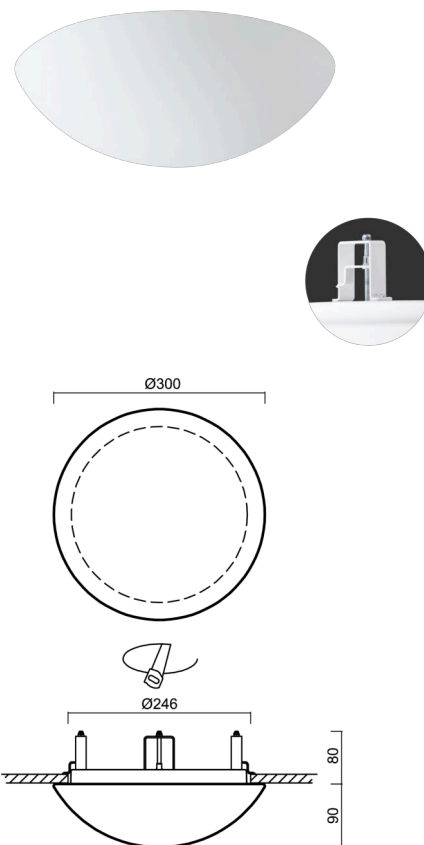

AURA V8

Product code: AUR59826

Type: LED-1L14E350BTV13/013 HF 4K#

Short description of the luminaire: White semi-recessed LED light with sensor with TRIPLEX OPAL glass shade.

Technical

Types of luminaires	Sensor
Mounting type	semi-recessed
Base material	steel
Shade material	three-layer glass TRIPLEX OPAL
Base color	white Ral9003
Shade color	white
Holding the shade	bayonet
Mounting location	ceiling/wall
Width	300 mm
Length	300 mm
Height	115 mm
Diameter	Ø 300 mm
mounting holes (diameter)	none
Installation wire (diameter)	2xØ16mm
Energy Class	D
Impact strength	IK01
Operating temperature	from -20°C to +30°C

Electric

Power consumption	9 W
Ingress Protection	IP44
Socket	LED modul
Sensor	HF
terminal block	snap terminal block
Automatic circuit breaker type B10A	50 pcs
Automatic circuit breaker type B16A	78 pcs
Automatic circuit breaker type C10A	84 pcs
Automatic circuit breaker type C16A	130 pcs

Luminous

Lum. flux of luminaire	960 lm
Lum. flux of light source	1480 lm
Luminaire efficacy	106 lm/W
Temperature	4000 K
Rated life time LED L80/B10	100000 hours
CRI	Ra80
MacAdam	3
Blue light hazard	Risk group 0

Eulum data for calculation programs are available at www.osmont.cz.