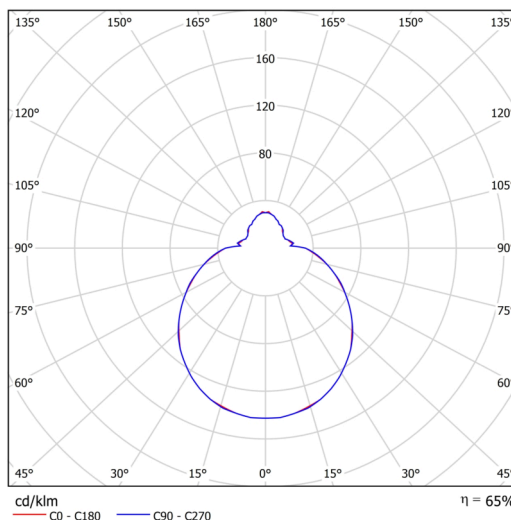

AURA V8

Product code: AUR59826

Type: LED-1L14E350BTV13/013 HF 4K#

Short description of the luminaire: White semi-recessed LED light with sensor with TRIPLEX OPAL glass shade.

Technical

Types of luminaires	Sensor
Mounting type	semi-recessed
Base material	steel
Shade material	three-layer glass TRIPLEX OPAL
Base color	white Ral9003
Shade color	white
Holding the shade	bayonet
Mounting location	ceiling/wall
Width	300 mm
Length	300 mm
Height	115 mm
Diameter	Ø 300 mm
mounting holes (diameter)	none
Installation wire (diameter)	2xØ16mm
Energy Class	D
Impact strength	IK01
Operating temperature	from -20°C to +30°C

Electric

Power consumption	9 W
Ingress Protection	IP44
Socket	LED modul
Sensor	HF
terminal block	snap terminal block
Automatic circuit breaker type B10A	50 pcs
Automatic circuit breaker type B16A	78 pcs
Automatic circuit breaker type C10A	84 pcs
Automatic circuit breaker type C16A	130 pcs

Luminous

Lum. flux of luminaire	960 lm
Lum. flux of light source	1480 lm
Luminaire efficacy	106 lm/W
Temperature	4000 K
Rated life time LED L80/B10	100000 hours
CRI	Ra80
MacAdam	3
Blue light hazard	Risk group 0

Eulum data for calculation programs are available at www.osmont.cz.