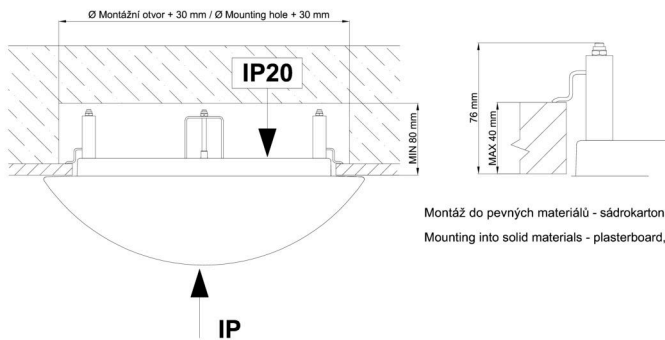

Technical

Types of luminaires	Sensor
Mounting type	semi-recessed
Base material	steel
Shade material	three-layer glass TRIPLEX OPAL
Base color	white Ral9003
Shade color	white
Holding the shade	bayonet
Mounting location	ceiling/wall
Width	300 mm
Length	300 mm
Height	115 mm
Diameter	Ø 300 mm
mounting holes (diameter)	none
Installation wire (diameter)	2xØ16mm
Energy Class	D
Impact strength	IK01
Operating temperature	from -20°C to +30°C

*The warranty for the batteries is valid for 12 months from the date of purchase.

Installation dimensions:

Svítlidlo nesmí být z horní strany zakryto izolací.
Luminaire must not be covered with insulating matting.

Rozměry dutiny pro vestavné svítidlo [mm]:
Dimensions of cavity for recessed luminaire [mm]:

Additional assortment:

Lampshade

Product code	Name	Color	Description	Picture	Drawing
20008	013	white		