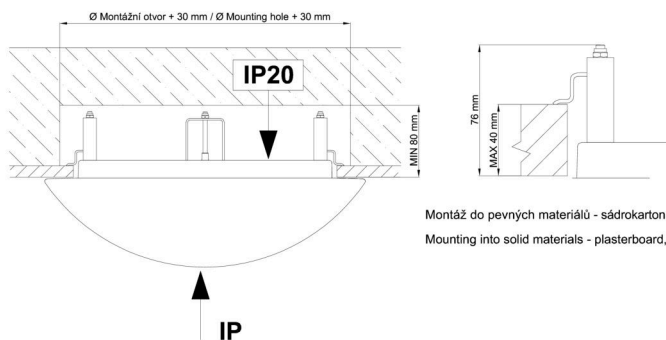

*The warranty for the batteries is valid for 12 months from the date of purchase.

Installation dimensions:

Svítlidlo nesmí být z horní strany zakryto izolací.
Luminaire must not be covered with insulating matting.

Rozměry dutiny pro vestavné svítidlo [mm]:
Dimensions of cavity for recessed luminaire [mm]:

Additional assortment:

Lampshade

Product code	Name	Color	Description	Picture	Drawing
20008	013	white		