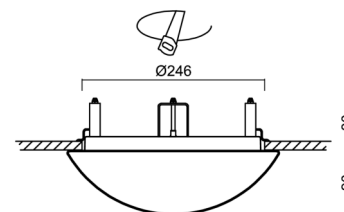

Technical

Types of luminaires	Sensor
Mounting type	semi-recessed
Base material	steel
Shade material	three-layer glass TRIPLEX OPAL
Base color	white Ral9003
Shade color	white
Holding the shade	bayonet
Mounting location	ceiling/wall
Width	300 mm
Length	300 mm
Height	115 mm
Diameter	Ø 300 mm
mounting holes (diameter)	none
Installation wire (diameter)	2xØ16mm
Energy Class	D
Impact strength	IK01
Operating temperature	from -20°C to +30°C

Eulum data for calculation programs are available at www.osmont.cz.

Logistic

EAN	8591728067168
Weight NTTO	1.9 Kg
Weight BTTO	2.2 Kg
Number of cartons	1 pcs
Package volume	0.017 m ³
Package 1 width	0.31 m
Package 1 length	0.31 m
Package 1 height	0.18 m
Warranty*	60 months