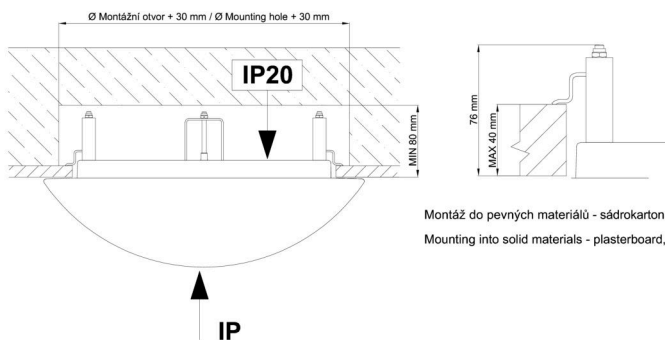

*The warranty for the batteries is valid for 12 months from the date of purchase.

Installation dimensions:

Svítlidlo nesmí být z horní strany zakryto izolací.
Luminaire must not be covered with insulating matting.

Rozměry dutiny pro vestavné svítidlo [mm]:
Dimensions of cavity for recessed luminaire [mm]:

Montáž do pevných materiálů - sádkartón, dřevo.
Mounting into solid materials - plasterboard, wood.

Additional assortment: