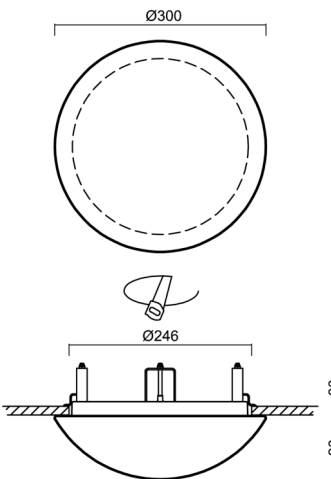

Technical

Types of luminaires	Classic on/off
Mounting type	semi-recessed
Base material	steel
Shade material	three-layer glass TRIPLEX OPAL
Base color	white Ral9003
Shade color	white
Holding the shade	bayonet
Mounting location	ceiling/wall
Width	300 mm
Length	300 mm
Height	115 mm
Diameter	Ø 300 mm
mounting holes (diameter)	none
Installation wire (diameter)	2xØ16mm
Energy Class	D
Impact strength	IK01
Operating temperature	from -20°C to +30°C

Eulum data for calculation programs are available at www.osmont.cz.

Logistic

EAN	8591728067151
Weight NTTO	1.7 Kg
Weight BTTO	2 Kg
Number of cartons	1 pcs
Package volume	0.017 m ³
Package 1 width	0.31 m
Package 1 length	0.31 m
Package 1 height	0.18 m
Warranty*	60 months

Rozměry dutiny pro vestavné svítidlo [mm]:
Dimensions of cavity for recessed luminaire [mm]:

Montáž do pevných materiálů - sádkartón, dřevo.
Mounting into solid materials - plasterboard, wood.

Additional assortment: