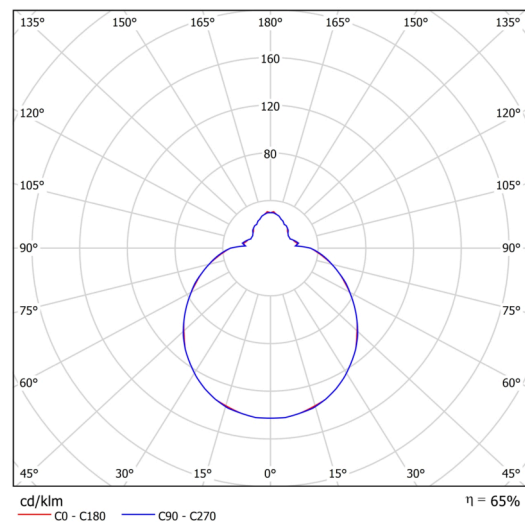

AURA V8

Product code: AUR59325

Type: LED-1L14E350BTV13/013 3K#

Short description of the luminaire: White semi-recessed LED light ON/OFF with TRIPLEX OPAL glass shade.

Technical

Types of luminaires	Classic on/off
Mounting type	semi-recessed
Base material	steel
Shade material	three-layer glass TRIPLEX OPAL
Base color	white Ral9003
Shade color	white
Holding the shade	bayonet
Mounting location	ceiling/wall
Width	300 mm
Length	300 mm
Height	115 mm
Diameter	Ø 300 mm
mounting holes (diameter)	none
Installation wire (diameter)	2xØ16mm
Energy Class	D
Impact strength	IK01
Operating temperature	from -20°C to +30°C

Electric

Power consumption	9 W
Ingress Protection	IP44
Socket	LED modul
terminal block	snap terminal block
Automatic circuit breaker type B10A	50 pcs
Automatic circuit breaker type B16A	78 pcs
Automatic circuit breaker type C10A	84 pcs
Automatic circuit breaker type C16A	130 pcs

Luminous

Lum. flux of luminaire	920 lm
Lum. flux of light source	1420 lm
Luminaire efficacy	102 lm/W
Temperature	3000 K
Rated life time LED L80/B10	100000 hours
CRI	Ra80
MacAdam	3
Blue light hazard	Risk group 0

Eulum data for calculation programs are available at www.osmont.cz.