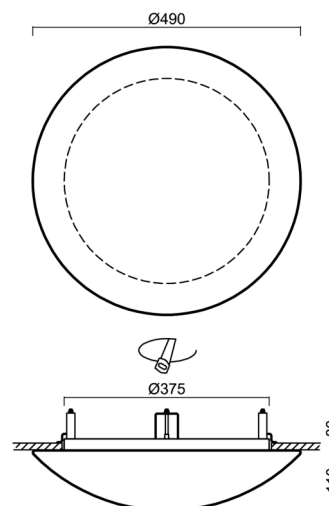

AURA V5

Product code: AUR59863

Type: LED-1L16E500KV86/082 HF CORR 4K#

Short description of the luminaire: White semi-recessed LED light with CORRIDOR function with TRIPLEX OPAL glass shade.

Technical

Types of luminaires	Corridor
Mounting type	semi-recessed
Base material	steel
Shade material	three-layer glass TRIPLEX OPAL
Base color	white Ral9003
Shade color	white
Holding the shade	folding system
Mounting location	ceiling/wall
Width	490 mm
Length	490 mm
Height	130 mm
Diameter	ø 490 mm
mounting holes (diameter)	none
Installation wire (diameter)	2xø16mm
Energy Class	D
Impact strength	IK01
Operating temperature	from -20°C to +30°C

Electric

Power consumption	24 W
Ingress Protection	IP44
Socket	LED modul
Sensor	HF
terminal block	snap terminal block
Automatic circuit breaker type B10A	18 pcs
Automatic circuit breaker type B16A	28 pcs
Automatic circuit breaker type C10A	30 pcs
Automatic circuit breaker type C16A	46 pcs

Luminous

Lum. flux of luminaire	2700 lm
Lum. flux of light source	3910 lm
Luminaire efficacy	112 lm/W
Temperature	4000 K
Rated life time LED L80/B10	100000 hours
CRI	Ra80
MacAdam	3
Blue light hazard	Risk group 0

Eulum data for calculation programs are available at www.osmont.cz.