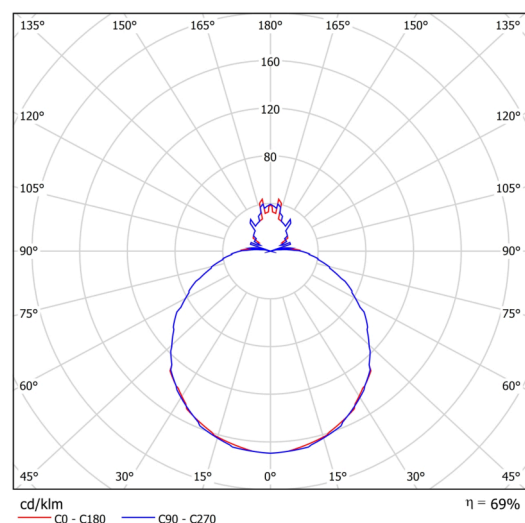

AURA V5

Product code: AUR59863

Type: LED-1L16E500KV86/082 HF CORR 4K#

Short description of the luminaire: White semi-recessed LED light with CORRIDOR function with TRIPLEX OPAL glass shade.

Technical

Types of luminaires	Corridor
Mounting type	semi-recessed
Base material	steel
Shade material	three-layer glass TRIPLEX OPAL
Base color	white Ral9003
Shade color	white
Holding the shade	folding system
Mounting location	ceiling/wall
Width	490 mm
Length	490 mm
Height	130 mm
Diameter	ø 490 mm
mounting holes (diameter)	none
Installation wire (diameter)	2xø16mm
Energy Class	D
Impact strength	IK01
Operating temperature	from -20°C to +30°C

Electric

Power consumption	24 W
Ingress Protection	IP44
Socket	LED modul
Sensor	HF
terminal block	snap terminal block
Automatic circuit breaker type B10A	18 pcs
Automatic circuit breaker type B16A	28 pcs
Automatic circuit breaker type C10A	30 pcs
Automatic circuit breaker type C16A	46 pcs

Luminous

Lum. flux of luminaire	2700 lm
Lum. flux of light source	3910 lm
Luminaire efficacy	112 lm/W
Temperature	4000 K
Rated life time LED L80/B10	100000 hours
CRI	Ra80
MacAdam	3
Blue light hazard	Risk group 0

Eulum data for calculation programs are available at www.osmont.cz.