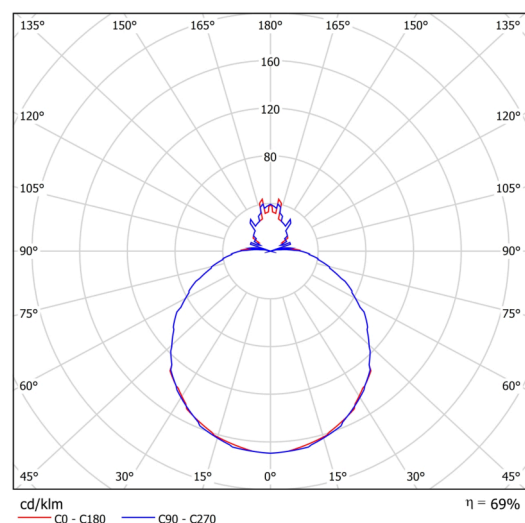

AURA V5

Product code: AUR59861

Type: LED-1L16E500KV86/082 HF 4K#

Short description of the luminaire: White semi-recessed LED light with sensor with TRIPLEX OPAL glass shade.

Technical

Types of luminaires	Sensor
Mounting type	semi-recessed
Base material	steel
Shade material	three-layer glass TRIPLEX OPAL
Base color	white Ral9003
Shade color	white
Holding the shade	folding system
Mounting location	ceiling/wall
Width	490 mm
Length	490 mm
Height	130 mm
Diameter	ø 490 mm
mounting holes (diameter)	none
Installation wire (diameter)	2xø16mm
Energy Class	D
Impact strength	IK01
Operating temperature	from -20°C to +30°C

Electric

Power consumption	24 W
Ingress Protection	IP44
Socket	LED modul
Sensor	HF
terminal block	snap terminal block
Automatic circuit breaker type B10A	37 pcs
Automatic circuit breaker type B16A	59 pcs
Automatic circuit breaker type C10A	37 pcs
Automatic circuit breaker type C16A	59 pcs

Luminous

Lum. flux of luminaire	2700 lm
Lum. flux of light source	3910 lm
Luminaire efficacy	112 lm/W
Temperature	4000 K
Rated life time LED L80/B10	100000 hours
CRI	Ra80
MacAdam	3
Blue light hazard	Risk group 0

Eulum data for calculation programs are available at www.osmont.cz.