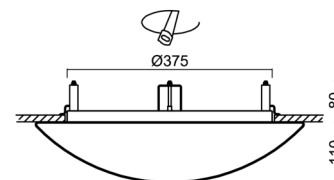

Eulum data for calculation programs are available at www.osmont.cz.