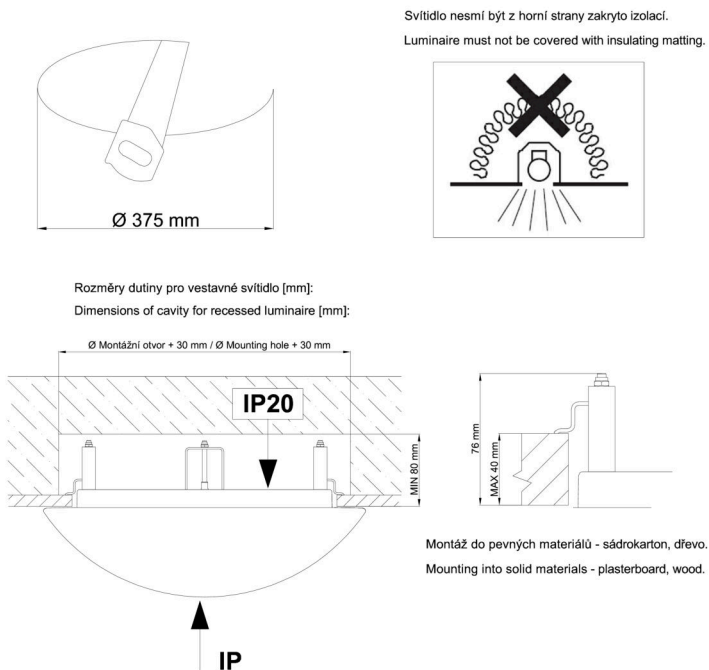

Logistic

EAN	8591728068042
Weight NTTO	5 Kg
Weight BTTO	5.5 Kg
Number of cartons	1 pcs
Package volume	0.05 m³
Package 1 width	0.5 m
Package 1 length	0.5 m
Package 1 height	0.2 m
Warranty*	60 months

*The warranty for the batteries is valid for 12 months from the date of purchase.

Installation dimensions: