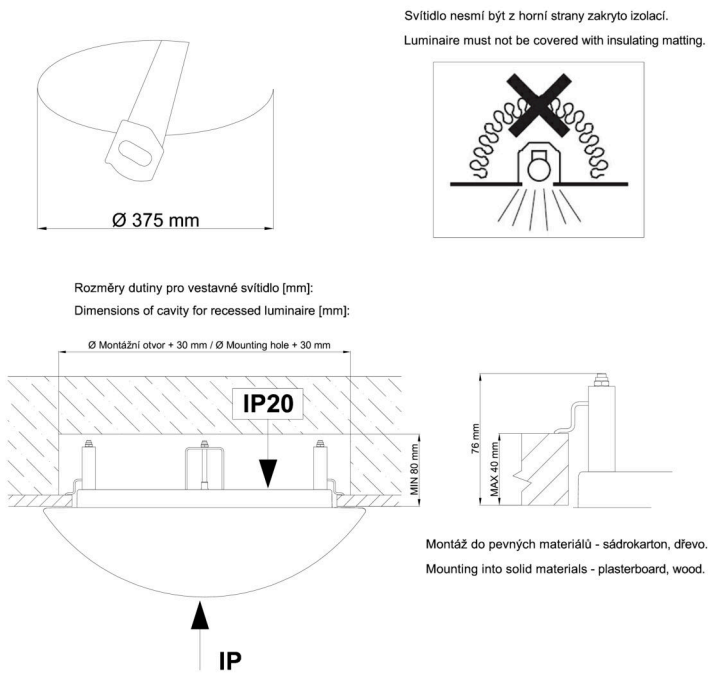

Logistic

EAN	8591728067328
Weight NTTO	5 Kg
Weight BTTO	5.5 Kg
Number of cartons	1 pcs
Package volume	0.05 m³
Package 1 width	0.5 m
Package 1 length	0.5 m
Package 1 height	0.2 m
Warranty*	60 months

*The warranty for the batteries is valid for 12 months from the date of purchase.

Installation dimensions: