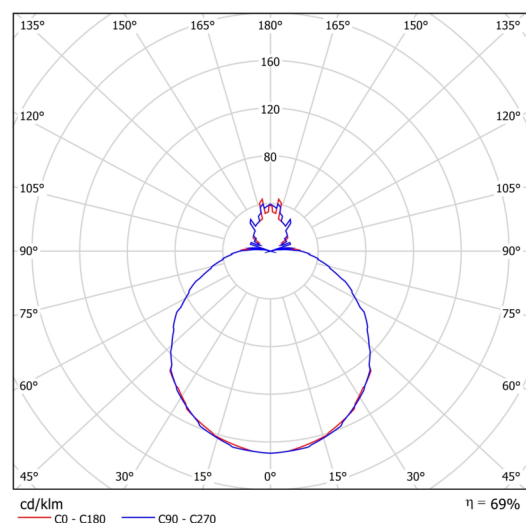

AURA V5

Product code: AUR59367

Type: LED-1L16E700KV86/082 HF CORR 3K#

Short description of the luminaire: White semi-recessed LED light with CORRIDOR function with TRIPLEX OPAL glass shade.

Technical

Types of luminaires	Corridor
Mounting type	semi-recessed
Base material	steel
Shade material	three-layer glass TRIPLEX OPAL
Base color	white Ral9003
Shade color	white
Holding the shade	folding system
Mounting location	ceiling/wall
Width	490 mm
Length	490 mm
Height	130 mm
Diameter	ø 490 mm
mounting holes (diameter)	none
Installation wire (diameter)	2xø16mm
Energy Class	D
Impact strength	IK01
Operating temperature	from -20°C to +30°C

Electric

Power consumption	34 W
Ingress Protection	IP44
Socket	LED modul
Sensor	HF
terminal block	snap terminal block
Automatic circuit breaker type B10A	18 pcs
Automatic circuit breaker type B16A	28 pcs
Automatic circuit breaker type C10A	30 pcs
Automatic circuit breaker type C16A	46 pcs

Luminous

Lum. flux of luminaire	3480 lm
Lum. flux of light source	5050 lm
Luminaire efficacy	102 lm/W
Temperature	3000 K
Rated life time LED L80/B10	100000 hours
CRI	Ra80
MacAdam	3
Blue light hazard	Risk group 0

Eulum data for calculation programs are available at www.osmont.cz.