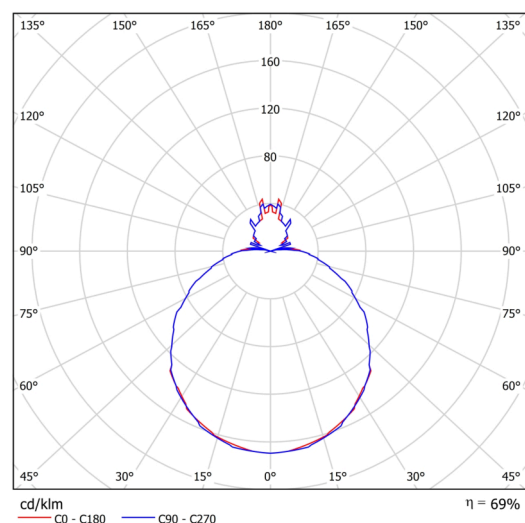

AURA V5

Product code: AUR59366

Type: LED-1L16E700KV86/082 DALI 3K#

Short description of the luminaire: White semi-recessed LED light DALI with TRIPLEX OPAL glass shade.

Technical

Types of luminaires	Dimmable
Mounting type	semi-recessed
Base material	steel
Shade material	three-layer glass TRIPLEX OPAL
Base color	white Ral9003
Shade color	white
Holding the shade	folding system
Mounting location	ceiling/wall
Width	490 mm
Length	490 mm
Height	130 mm
Diameter	ø 490 mm
mounting holes (diameter)	none
Installation wire (diameter)	2xØ16mm
Energy Class	D
Impact strength	IK01
Operating temperature	from -20°C to +30°C

Electric

Power consumption	34 W
Ingress Protection	IP44
Socket	LED modul
terminal block	snap terminal block
Automatic circuit breaker type B10A	18 pcs
Automatic circuit breaker type B16A	28 pcs
Automatic circuit breaker type C10A	30 pcs
Automatic circuit breaker type C16A	46 pcs

Luminous

Lum. flux of luminaire	3480 lm
Lum. flux of light source	5050 lm
Luminaire efficacy	102 lm/W
Temperature	3000 K
Rated life time LED L80/B10	100000 hours
CRI	Ra80
MacAdam	3
Blue light hazard	Risk group 0

Eulum data for calculation programs are available at www.osmont.cz.