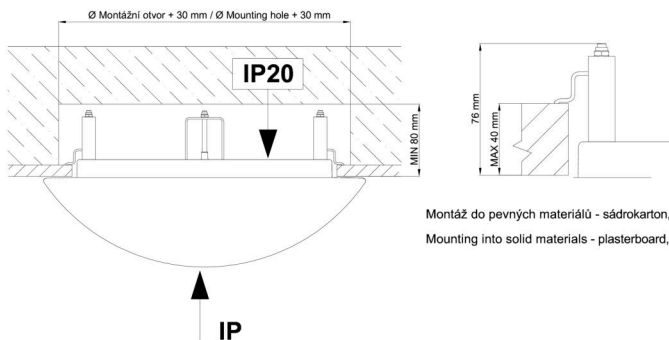

Technical

| | |
|------------------------------|--------------------------------|
| Types of luminaires | Dimmable |
| Mounting type | semi-recessed |
| Base material | steel |
| Shade material | three-layer glass TRIPLEX OPAL |
| Base color | white Ral9003 |
| Shade color | white |
| Holding the shade | folding system |
| Mounting location | ceiling/wall |
| Width | 490 mm |
| Length | 490 mm |
| Height | 130 mm |
| Diameter | ø 490 mm |
| mounting holes (diameter) | none |
| Installation wire (diameter) | 2xØ16mm |
| Energy Class | D |
| Impact strength | IK01 |
| Operating temperature | from -20°C to +30°C |

*The warranty for the batteries is valid for 12 months from the date of purchase.

Installation dimensions:

Svítidlo nesmí být z horní strany zakryto izolací.
Luminaire must not be covered with insulating matting.

Rozměry dutiny pro vestavné svítidlo [mm]:
Dimensions of cavity for recessed luminaire [mm]:

Additional assortment:

Lampshade

| Product code | Name | Color | Description | Picture | Drawing |
|--------------|------|-------|-------------|--|---------|
| 20005 | 082 | white | |  | |