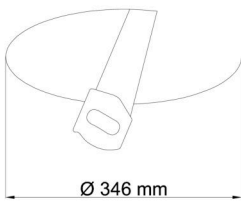

Logistic

EAN	8591728070472
Weight NTTO	3.4 Kg
Weight BTTO	3.8 Kg
Number of cartons	1 pcs
Package volume	0.033 m³
Package 1 width	0.43 m
Package 1 length	0.43 m
Package 1 height	0.18 m
Warranty*	60 months

*The warranty for the batteries is valid for 12 months from the date of purchase.

Installation dimensions: