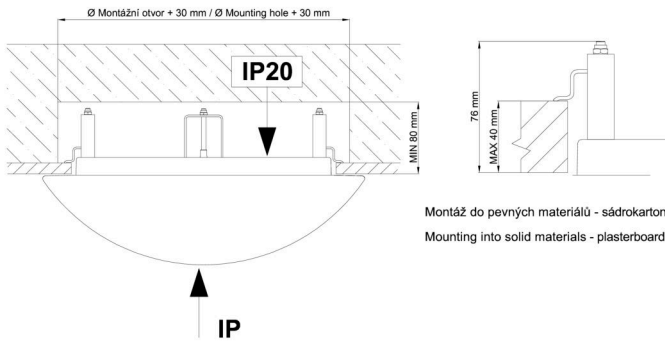

Eulum data for calculation programs are available at [www.osmont.cz](http://www.osmont.cz).

Logistic

EAN	8591728070472
Weight NTTO	3.4 Kg
Weight BTTO	3.8 Kg
Number of cartons	1 pcs
Package volume	0.033 m <sup>3</sup>
Package 1 width	0.43 m
Package 1 length	0.43 m
Package 1 height	0.18 m
Warranty*	60 months

\*The warranty for the batteries is valid for 12 months from the date of purchase.

Installation dimensions:

Svítlidlo nesmí být z horní strany zakryto izolací.  
Luminaire must not be covered with insulating matting.

Rozměry dutiny pro vestavné svítidlo [mm]:  
Dimensions of cavity for recessed luminaire [mm]: