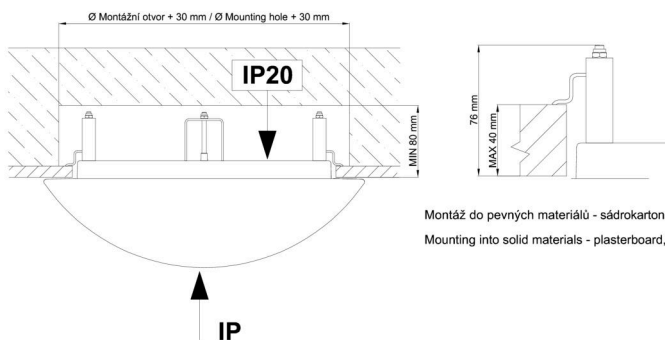

Technical

Types of luminaires	Emergency combined
Mounting type	semi-recessed
Base material	steel
Shade material	three-layer glass TRIPLEX OPAL
Base color	white Ral9003
Shade color	white
Holding the shade	bayonet
Mounting location	ceiling/wall
Width	360 mm
Length	360 mm
Height	104 mm
Diameter	ø 360 mm
mounting holes (diameter)	none
Installation wire (diameter)	2xØ16mm
Energy Class	D
Impact strength	IK01
Operating temperature	from 0°C to +30°C

TECHNICAL SHEET

Blue light hazard	Risk group 0
-------------------	--------------

Eulum data for calculation programs are available at www.osmont.cz.

Logistic

EAN	8591728070328
Weight NTTO	2.6 Kg
Weight BTTO	2.9 Kg
Number of cartons	1 pcs
Package volume	0.025 m ³
Package 1 width	0.37 m
Package 1 length	0.37 m
Package 1 height	0.18 m
Warranty*	60 months

*The warranty for the batteries is valid for 12 months from the date of purchase.

Installation dimensions:

Svítlidlo nesmí být z horní strany zakryto izolací.
Luminaire must not be covered with insulating matting.

Rozměry dutiny pro vestavné svítidlo [mm]:
Dimensions of cavity for recessed luminaire [mm]:

Montáž do pevných materiálů - sádkarton, dřevo.
Mounting into solid materials - plasterboard, wood.

Additional assortment: