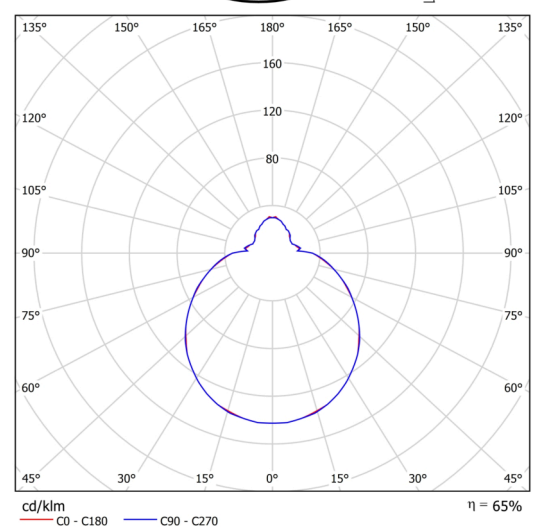

AURA V10

Product code: AUR68599

Type: LED-1L15E350BTV14/014/NK1W 4K#

Short description of the luminaire: White semi-recessed LED light with emergency unit combined with TRIPLEX OPAL glass shade.

Technical

Types of luminaires	Emergency combined
Mounting type	semi-recessed
Base material	steel
Shade material	three-layer glass TRIPLEX OPAL
Base color	white Ral9003
Shade color	white
Holding the shade	bayonet
Mounting location	ceiling/wall
Width	360 mm
Length	360 mm
Height	104 mm
Diameter	ø 360 mm
mounting holes (diameter)	none
Installation wire (diameter)	2xØ16mm
Energy Class	D
Impact strength	IK01
Operating temperature	from 0°C to +30°C

Electric

Power consumption	13 W
Ingress Protection	IP44
Socket	LED modul
Battery type	NiCd
Emergency time	3 hours
terminal block	snap terminal block
Automatic circuit breaker type B10A	37 pcs
Automatic circuit breaker type B16A	58 pcs
Automatic circuit breaker type C10A	32 pcs
Automatic circuit breaker type C16A	50 pcs

Luminous

Lum. flux of luminaire	1440 lm
Lum. flux of light source	2220 lm
Lum. flux of light source in emergency mode	150 lm
Luminaire efficacy	110 lm/W
Temperature	4000 K
Rated life time LED L80/B10	100000 hours
CRI	Ra80
MacAdam	3