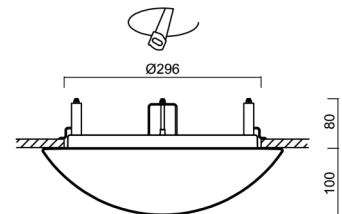

AURA V10

Product code: AUR68599

Type: LED-1L15E350BTV14/014/NK1W 4K#

Short description of the luminaire: White semi-recessed LED light with emergency unit combined with TRIPLEX OPAL glass shade.

Technical

Types of luminaires	Emergency combined
Mounting type	semi-recessed
Base material	steel
Shade material	three-layer glass TRIPLEX OPAL
Base color	white Ral9003
Shade color	white
Holding the shade	bayonet
Mounting location	ceiling/wall
Width	360 mm
Length	360 mm
Height	104 mm
Diameter	ø 360 mm
mounting holes (diameter)	none
Installation wire (diameter)	2xØ16mm
Energy Class	D
Impact strength	IK01
Operating temperature	from 0°C to +30°C

Electric

Power consumption	13 W
Ingress Protection	IP44
Socket	LED modul
Battery type	NiCd
Emergency time	3 hours
terminal block	snap terminal block
Automatic circuit breaker type B10A	37 pcs
Automatic circuit breaker type B16A	58 pcs
Automatic circuit breaker type C10A	32 pcs
Automatic circuit breaker type C16A	50 pcs

Luminous

Lum. flux of luminaire	1440 lm
Lum. flux of light source	2220 lm
Lum. flux of light source in emergency mode	150 lm
Luminaire efficacy	110 lm/W
Temperature	4000 K
Rated life time LED L80/B10	100000 hours
CRI	Ra80
MacAdam	3