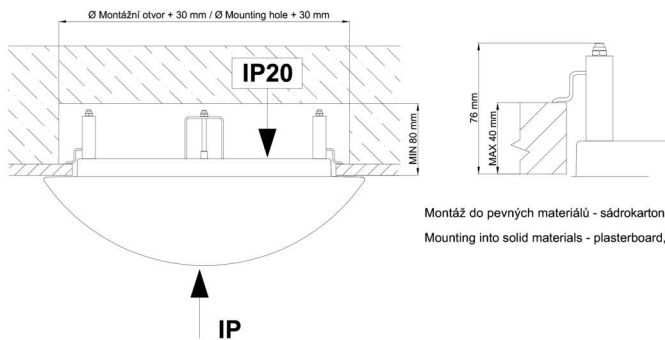

Technical

Types of luminaires	Corridor
Mounting type	semi-recessed
Base material	steel
Shade material	three-layer glass TRIPLEX OPAL
Base color	white Ral9003
Shade color	white
Holding the shade	bayonet
Mounting location	ceiling/wall
Width	360 mm
Length	360 mm
Height	104 mm
Diameter	Ø 360 mm
mounting holes (diameter)	none
Installation wire (diameter)	2xØ16mm
Energy Class	D
Impact strength	IK01
Operating temperature	from -20°C to +30°C

Rozměry dutiny pro vestavné svítidlo [mm]:
Dimensions of cavity for recessed luminaire [mm]:

Montáž do pevných materiálů - sádkartón, dřevo.
Mounting into solid materials - plasterboard, wood.

Additional assortment: