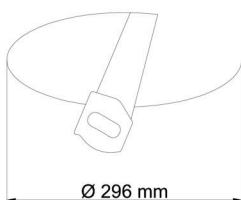

Logistic

EAN	8591728069834
Weight NTTO	2.6 Kg
Weight BTTO	2.9 Kg
Number of cartons	1 pcs
Package volume	0.025 m³
Package 1 width	0.37 m
Package 1 length	0.37 m
Package 1 height	0.18 m
Warranty*	60 months

*The warranty for the batteries is valid for 12 months from the date of purchase.

Installation dimensions: