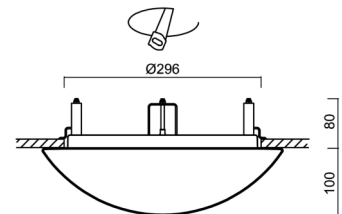

Technical

Types of luminaires	Corridor
Mounting type	semi-recessed
Base material	steel
Shade material	three-layer glass TRIPLEX OPAL
Base color	white Ral9003
Shade color	white
Holding the shade	bayonet
Mounting location	ceiling/wall
Width	360 mm
Length	360 mm
Height	104 mm
Diameter	Ø 360 mm
mounting holes (diameter)	none
Installation wire (diameter)	2xØ16mm
Energy Class	D
Impact strength	IK01
Operating temperature	from -20°C to +30°C

Eulum data for calculation programs are available at www.osmont.cz.

Logistic

EAN	8591728069834
Weight NTTO	2.6 Kg
Weight BTTO	2.9 Kg
Number of cartons	1 pcs
Package volume	0.025 m ³
Package 1 width	0.37 m
Package 1 length	0.37 m
Package 1 height	0.18 m
Warranty*	60 months