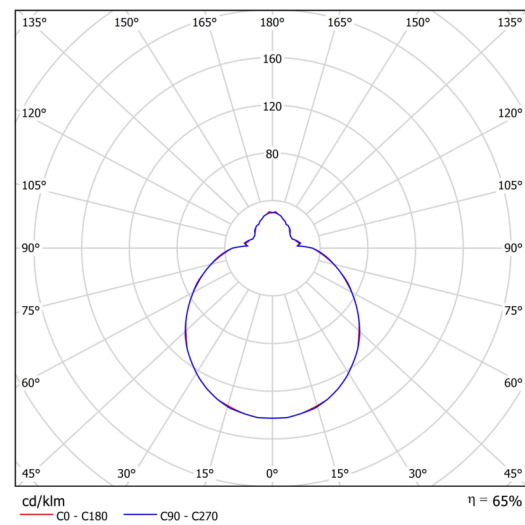

AURA V10

Product code: AUR68098

Type: LED-1L15E350BTV14/014 HF CORR 3K#

Short description of the luminaire: White semi-recessed LED light with CORRIDOR function with TRIPLEX OPAL glass shade.

Technical

Types of luminaires	Corridor
Mounting type	semi-recessed
Base material	steel
Shade material	three-layer glass TRIPLEX OPAL
Base color	white Ral9003
Shade color	white
Holding the shade	bayonet
Mounting location	ceiling/wall
Width	360 mm
Length	360 mm
Height	104 mm
Diameter	Ø 360 mm
mounting holes (diameter)	none
Installation wire (diameter)	2xØ16mm
Energy Class	D
Impact strength	IK01
Operating temperature	from -20°C to +30°C

Electric

Power consumption	13 W
Ingress Protection	IP44
Socket	LED modul
Sensor	HF
terminal block	snap terminal block
Automatic circuit breaker type B10A	21 pcs
Automatic circuit breaker type B16A	35 pcs
Automatic circuit breaker type C10A	35 pcs
Automatic circuit breaker type C16A	58 pcs

Luminous

Lum. flux of luminaire	1380 lm
Lum. flux of light source	2130 lm
Luminaire efficacy	106 lm/W
Temperature	3000 K
Rated life time LED L80/B10	100000 hours
CRI	Ra80
MacAdam	3
Blue light hazard	Risk group 0

Eulum data for calculation programs are available at www.osmont.cz.