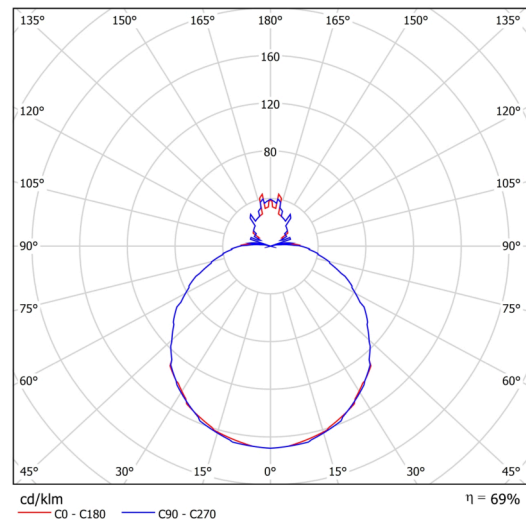

AURA P5

Product code: AUR61002

Type: LED-1L16E700ZK86/082/z2 DALI 3K#

Short description of the luminaire: White pendant LED light DALI with TRIPLEX OPAL glass shade.

Technical

Types of luminaires	Dimmable
Mounting type	Suspended - rod
Base material	steel
Shade material	three-layer glass TRIPLEX OPAL
Base color	white Ral9003
Shade color	white
Holding the shade	folding system
Mounting location	ceiling
Width	490 mm
Length	490 mm
Height	140 mm
Diameter	ø 490 mm
Hinge length	400 mm
mounting holes (diameter)	2xø5mm
Installation wire (diameter)	2xø16mm
Energy Class	D
Impact strength	IK01
Operating temperature	from -20°C to +30°C

Electric

Power consumption	34 W
Ingress Protection	IP40
Socket	LED modul
terminal block	screw terminal block
Automatic circuit breaker type B10A	18 pcs
Automatic circuit breaker type B16A	28 pcs
Automatic circuit breaker type C10A	30 pcs
Automatic circuit breaker type C16A	46 pcs

Luminous

Lum. flux of luminaire	3330 lm
Lum. flux of light source	5050 lm
Luminaire efficacy	97 lm/W
Temperature	3000 K
Rated life time LED L80/B10	100000 hours
CRI	Ra80
MacAdam	3
Blue light hazard	Risk group 0

Eulum data for calculation programs are available at www.osmont.cz.