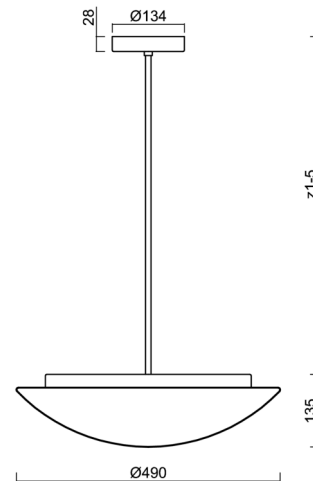

Technical

| | |
|------------------------------|--------------------------------|
| Types of luminaires | Dimmable |
| Mounting type | Suspended - rod |
| Base material | steel |
| Shade material | three-layer glass TRIPLEX OPAL |
| Base color | white Ral9003 |
| Shade color | white |
| Holding the shade | folding system |
| Mounting location | ceiling |
| Width | 490 mm |
| Length | 490 mm |
| Height | 140 mm |
| Diameter | ø 490 mm |
| Hinge length | 400 mm |
| mounting holes (diameter) | 2xø5mm |
| Installation wire (diameter) | 2xø16mm |
| Energy Class | D |
| Impact strength | IK01 |
| Operating temperature | from -20°C to +30°C |

Eulum data for calculation programs are available at www.osmont.cz.

Logistic

| | |
|-------------------|----------------------|
| EAN | 8591728069056 |
| Weight NTTO | 5 Kg |
| Weight BTTO | 5.5 Kg |
| Number of cartons | 2 pcs |
| Package volume | 0.052 m ³ |
| Package 1 width | 0.515 m |
| Package 1 length | 0.495 m |
| Package 1 height | 0.14 m |
| Warranty* | 60 months |

*The warranty for the batteries is valid for 12 months from the date of purchase.

Installation dimensions:

Additional assortment:

Lampshade

| Product code | Name | Color | Description | Picture | Drawing |
|--------------|------|-------|-------------|--|---------|
| 20005 | 082 | white | |  | |