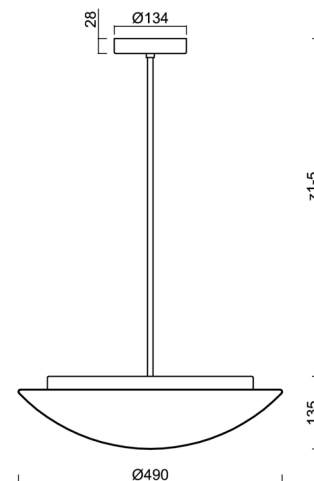

Technical

| | |
|------------------------------|--------------------------------|
| Types of luminaires | Dimmable |
| Mounting type | Suspended - rod |
| Base material | steel |
| Shade material | three-layer glass TRIPLEX OPAL |
| Base color | white Ral9003 |
| Shade color | white |
| Holding the shade | folding system |
| Mounting location | ceiling |
| Width | 490 mm |
| Length | 490 mm |
| Height | 140 mm |
| Diameter | ø 490 mm |
| Hinge length | 800 mm |
| mounting holes (diameter) | 2xø5mm |
| Installation wire (diameter) | 2xø16mm |
| Energy Class | D |
| Impact strength | IK01 |
| Operating temperature | from -20°C to +30°C |

Eulum data for calculation programs are available at www.osmont.cz.

Logistic

| | |
|-------------------|----------------------|
| EAN | 8591728068622 |
| Weight NTTO | 5 Kg |
| Weight BTTO | 5.5 Kg |
| Number of cartons | 2 pcs |
| Package volume | 0.052 m ³ |
| Package 1 width | 0.515 m |
| Package 1 length | 0.495 m |
| Package 1 height | 0.14 m |
| Warranty* | 60 months |

*The warranty for the batteries is valid for 12 months from the date of purchase.

Installation dimensions:

Additional assortment:

Lampshade

| Product code | Name | Color | Description | Picture | Drawing |
|--------------|------|-------|-------------|--|---------|
| 20005 | 082 | white | |  | |