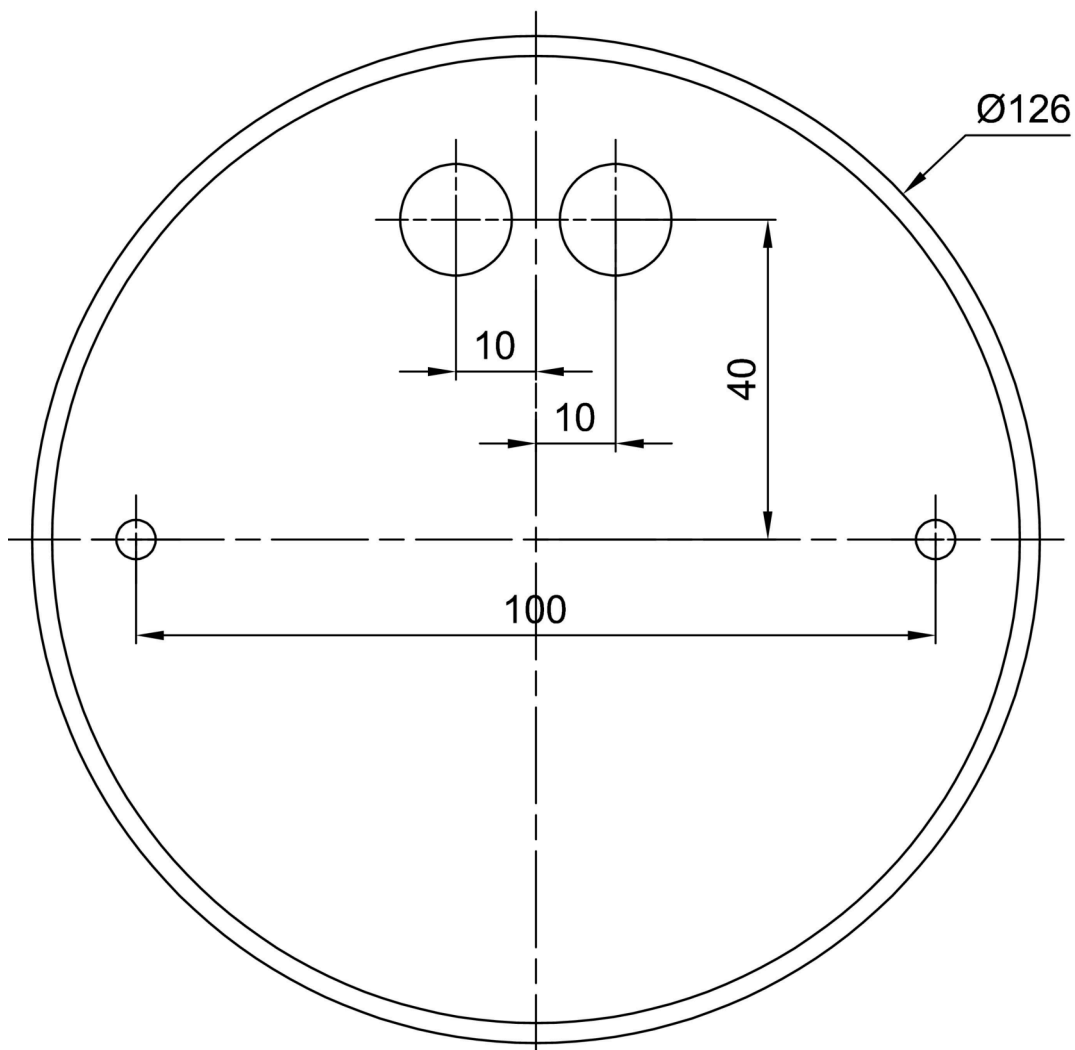

Logistic

EAN	8591728068622
Weight NTTO	5 Kg
Weight BTTO	5.5 Kg
Number of cartons	2 pcs
Package volume	0.052 m³
Package 1 width	0.515 m
Package 1 length	0.495 m
Package 1 height	0.14 m
Warranty*	60 months

*The warranty for the batteries is valid for 12 months from the date of purchase.

Installation dimensions: