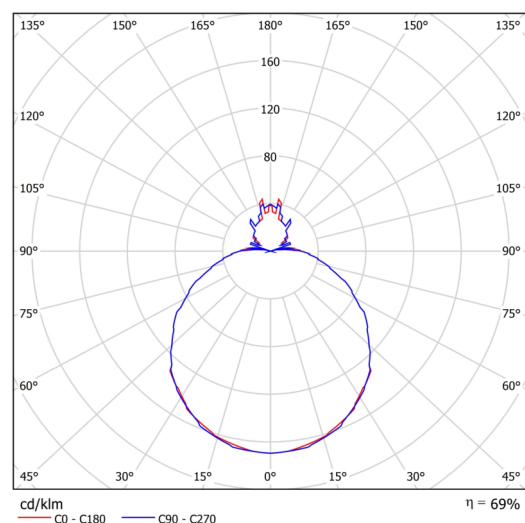

AURA P5

Product code: AUR60498

Type: LED-1L16E500ZK86/082/z4 DALI 3K#

Short description of the luminaire: White pendant LED light DALI with TRIPLEX OPAL glass shade.

Technical

Types of luminaires	Dimmable
Mounting type	Suspended - rod
Base material	steel
Shade material	three-layer glass TRIPLEX OPAL
Base color	white Ral9003
Shade color	white
Holding the shade	folding system
Mounting location	ceiling
Width	490 mm
Length	490 mm
Height	140 mm
Diameter	ø 490 mm
Hinge length	800 mm
mounting holes (diameter)	2xø5mm
Installation wire (diameter)	2xø16mm
Energy Class	D
Impact strength	IK01
Operating temperature	from -20°C to +30°C

Electric

Power consumption	24 W
Ingress Protection	IP40
Socket	LED modul
terminal block	screw terminal block
Automatic circuit breaker type B10A	18 pcs
Automatic circuit breaker type B16A	28 pcs
Automatic circuit breaker type C10A	30 pcs
Automatic circuit breaker type C16A	46 pcs

Luminous

Lum. flux of luminaire	2480 lm
Lum. flux of light source	3750 lm
Luminaire efficacy	103 lm/W
Temperature	3000 K
Rated life time LED L80/B10	100000 hours
CRI	Ra80
MacAdam	3
Blue light hazard	Risk group 0

Eulum data for calculation programs are available at www.osmont.cz.