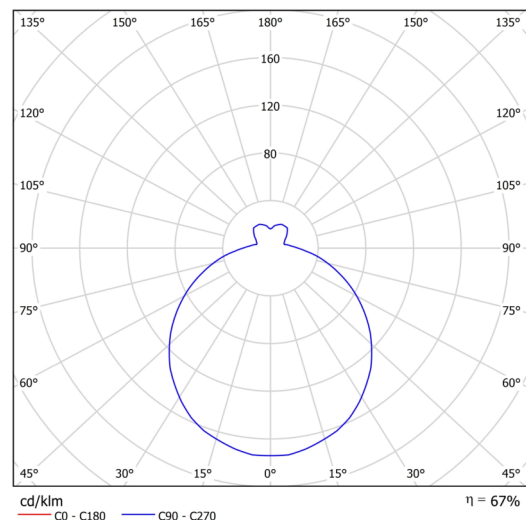

AURA P5

Product code: AUR54025

Type: IN-32ZK86/082/z5*

Short description of the luminaire: White pendant E27 light ON/OFF with TRIPLEX OPAL glass shade.

Technical

Types of luminaires	Classic on/off
Mounting type	Suspended - rod
Base material	steel
Shade material	three-layer glass TRIPLEX OPAL
Base color	white Ral9003
Shade color	white
Holding the shade	folding system
Mounting location	ceiling
Width	490 mm
Length	490 mm
Height	140 mm
Diameter	ø 490 mm
Hinge length	1000 mm
mounting holes (diameter)	2xø5mm
Installation wire (diameter)	2xø16mm
Impact strength	IK01
Operating temperature	from -20°C to +30°C

Electric

Voltage type	AC
AC voltage	220 - 240 V
Power consumption	3x25 W
Ingress Protection	IP40
Socket	E27
terminal block	screw terminal block

Luminous

Blue light hazard	Risk group 0

Eulum data for calculation programs are available at www.osmont.cz.