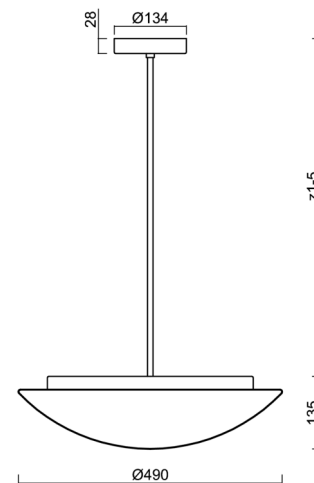

## Technical

Types of luminaires	Classic on/off
Mounting type	Suspended - rod
Base material	steel
Shade material	three-layer glass TRIPLEX OPAL
Base color	white Ral9003
Shade color	white
Holding the shade	folding system
Mounting location	ceiling
Width	490 mm
Length	490 mm
Height	140 mm
Diameter	ø 490 mm
Hinge length	1000 mm
mounting holes (diameter)	2xø5mm
Installation wire (diameter)	2xø16mm
Impact strength	IK01
Operating temperature	from -20°C to +30°C

## Luminous

Blue light hazard	Risk group 0
-------------------	--------------

Eulum data for calculation programs are available at [www.osmont.cz](http://www.osmont.cz).

Logistic

EAN	8591728540258
Weight NTTO	5.1 Kg
Weight BTTO	6.9 Kg
Number of cartons	2 pcs
Package volume	0.068 m <sup>3</sup>
Package 1 width	0.515 m
Package 1 length	0.495 m
Package 1 height	0.14 m
Warranty*	60 months