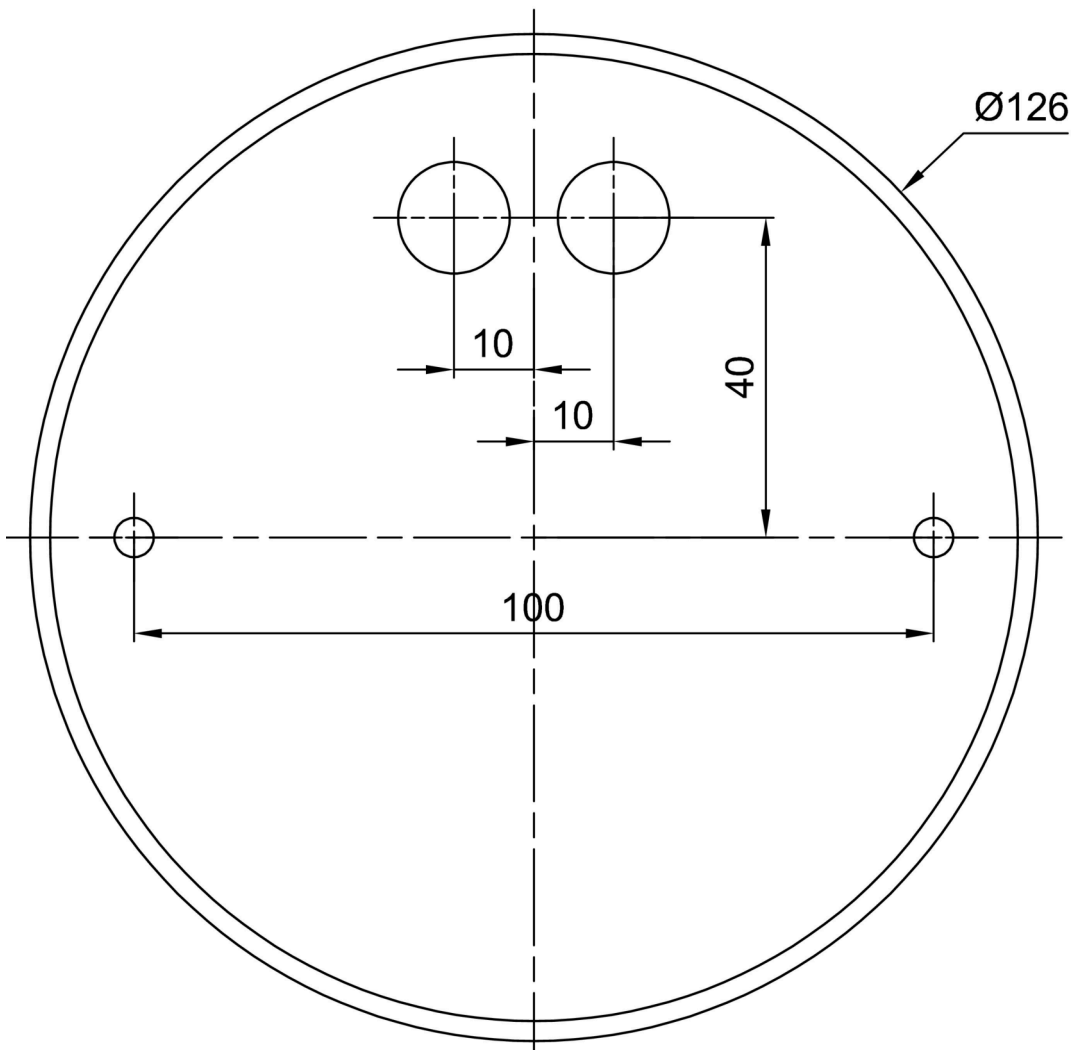

Logistic

EAN	8591728540258
Weight NTTO	5.1 Kg
Weight BTTO	6.9 Kg
Number of cartons	2 pcs
Package volume	0.068 m³
Package 1 width	0.515 m
Package 1 length	0.495 m
Package 1 height	0.14 m
Warranty*	60 months

*The warranty for the batteries is valid for 12 months from the date of purchase.

Installation dimensions: