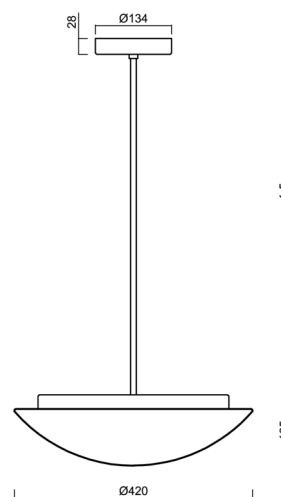

Technical

Types of luminaires	Classic on/off
Mounting type	Suspended - rod
Base material	steel
Shade material	three-layer glass TRIPLEX OPAL
Base color	white Ral9003
Shade color	white
Holding the shade	folding system
Mounting location	ceiling
Width	420 mm
Length	420 mm
Height	135 mm
Diameter	ø 420 mm
Hinge length	1000 mm
mounting holes (diameter)	2xø5mm
Installation wire (diameter)	2xø16mm
Energy Class	D
Impact strength	IK01
Operating temperature	from -20°C to +30°C

Eulum data for calculation programs are available at www.osmont.cz.

Logistic

EAN	8591728068783
Weight NTT0	4.4 Kg
Weight BTTO	4.8 Kg
Number of cartons	2 pcs
Package volume	0.035 m ³
Package 1 width	0.435 m
Package 1 length	0.435 m
Package 1 height	0.13 m
Warranty*	60 months

*The warranty for the batteries is valid for 12 months from the date of purchase.

Installation dimensions:

Additional assortment:

Lampshade

Product code	Name	Color	Description	Picture	Drawing
20004	072	white		