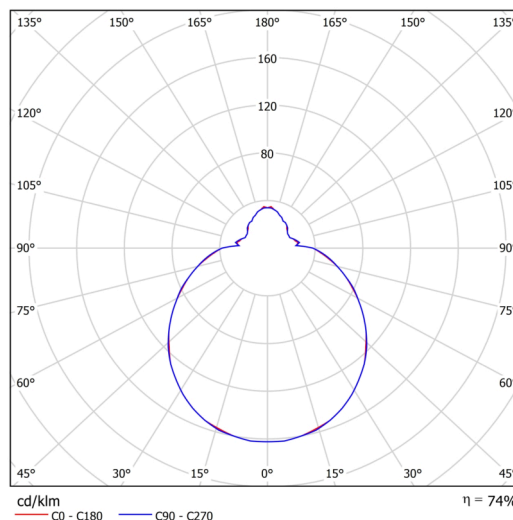

AURA P4

Product code: AUR60974

Type: LED-1L15E500ZK74/072/z5 4K#

Short description of the luminaire: White pendant LED light ON/OFF with TRIPLEX OPAL glass shade.

Technical

Types of luminaires	Classic on/off
Mounting type	Suspended - rod
Base material	steel
Shade material	three-layer glass TRIPLEX OPAL
Base color	white Ral9003
Shade color	white
Holding the shade	folding system
Mounting location	ceiling
Width	420 mm
Length	420 mm
Height	135 mm
Diameter	ø 420 mm
Hinge length	1000 mm
mounting holes (diameter)	2xø5mm
Installation wire (diameter)	2xø16mm
Energy Class	D
Impact strength	IK01
Operating temperature	from -20°C to +30°C

Electric

Power consumption	19 W
Ingress Protection	IP40
Socket	LED modul
terminal block	screw terminal block
Automatic circuit breaker type B10A	37 pcs
Automatic circuit breaker type B16A	59 pcs
Automatic circuit breaker type C10A	37 pcs
Automatic circuit breaker type C16A	59 pcs

Luminous

Lum. flux of luminaire	2320 lm
Lum. flux of light source	3130 lm
Luminaire efficacy	122 lm/W
Temperature	4000 K
Rated life time LED L80/B10	100000 hours
CRI	Ra80
MacAdam	3
Blue light hazard	Risk group 0

Eulum data for calculation programs are available at www.osmont.cz.