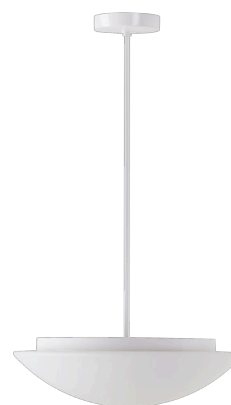

AURA P4

Product code: AUR60974

Type: LED-1L15E500ZK74/072/z5 4K#

Short description of the luminaire: White pendant LED light ON/OFF with TRIPLEX OPAL glass shade.

Technical

Types of luminaires	Classic on/off
Mounting type	Suspended - rod
Base material	steel
Shade material	three-layer glass TRIPLEX OPAL
Base color	white Ral9003
Shade color	white
Holding the shade	folding system
Mounting location	ceiling
Width	420 mm
Length	420 mm
Height	135 mm
Diameter	ø 420 mm
Hinge length	1000 mm
mounting holes (diameter)	2xø5mm
Installation wire (diameter)	2xø16mm
Energy Class	D
Impact strength	IK01
Operating temperature	from -20°C to +30°C

Electric

Power consumption	19 W
Ingress Protection	IP40
Socket	LED modul
terminal block	screw terminal block
Automatic circuit breaker type B10A	37 pcs
Automatic circuit breaker type B16A	59 pcs
Automatic circuit breaker type C10A	37 pcs
Automatic circuit breaker type C16A	59 pcs

Luminous

Lum. flux of luminaire	2320 lm
Lum. flux of light source	3130 lm
Luminaire efficacy	122 lm/W
Temperature	4000 K
Rated life time LED L80/B10	100000 hours
CRI	Ra80
MacAdam	3
Blue light hazard	Risk group 0

Eulum data for calculation programs are available at www.osmont.cz.