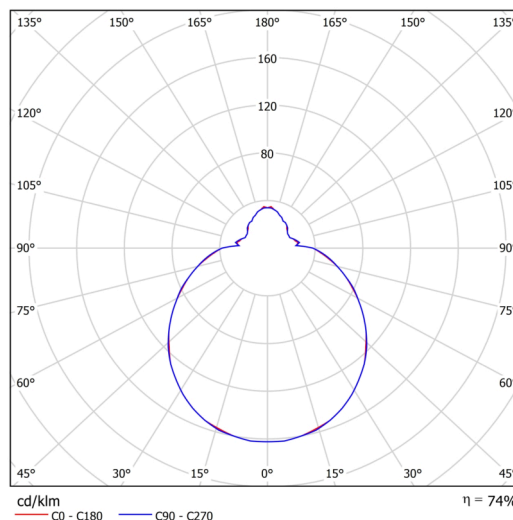

AURA P4

Product code: AUR60483

Type: LED-1L15EMP700ZK74/072/z4 3K#

Short description of the luminaire: White pendant LED light ON/OFF with TRIPLEX OPAL glass shade.

Technical

Types of luminaires	Classic on/off
Mounting type	Suspended - rod
Base material	steel
Shade material	three-layer glass TRIPLEX OPAL
Base color	white Ral9003
Shade color	white
Holding the shade	folding system
Mounting location	ceiling
Width	420 mm
Length	420 mm
Height	135 mm
Diameter	ø 420 mm
Hinge length	800 mm
mounting holes (diameter)	2xø5mm
Installation wire (diameter)	2xø16mm
Energy Class	D
Impact strength	IK01
Operating temperature	from -20°C to +30°C

Electric

Power consumption	27 W
Ingress Protection	IP40
Socket	LED modul
terminal block	screw terminal block
Automatic circuit breaker type B10A	37 pcs
Automatic circuit breaker type B16A	59 pcs
Automatic circuit breaker type C10A	37 pcs
Automatic circuit breaker type C16A	59 pcs

Luminous

Lum. flux of luminaire	2990 lm
Lum. flux of light source	4040 lm
Luminaire efficacy	110 lm/W
Temperature	3000 K
Rated life time LED L80/B10	100000 hours
CRI	Ra80
MacAdam	3
Blue light hazard	Risk group 0

Eulum data for calculation programs are available at www.osmont.cz.