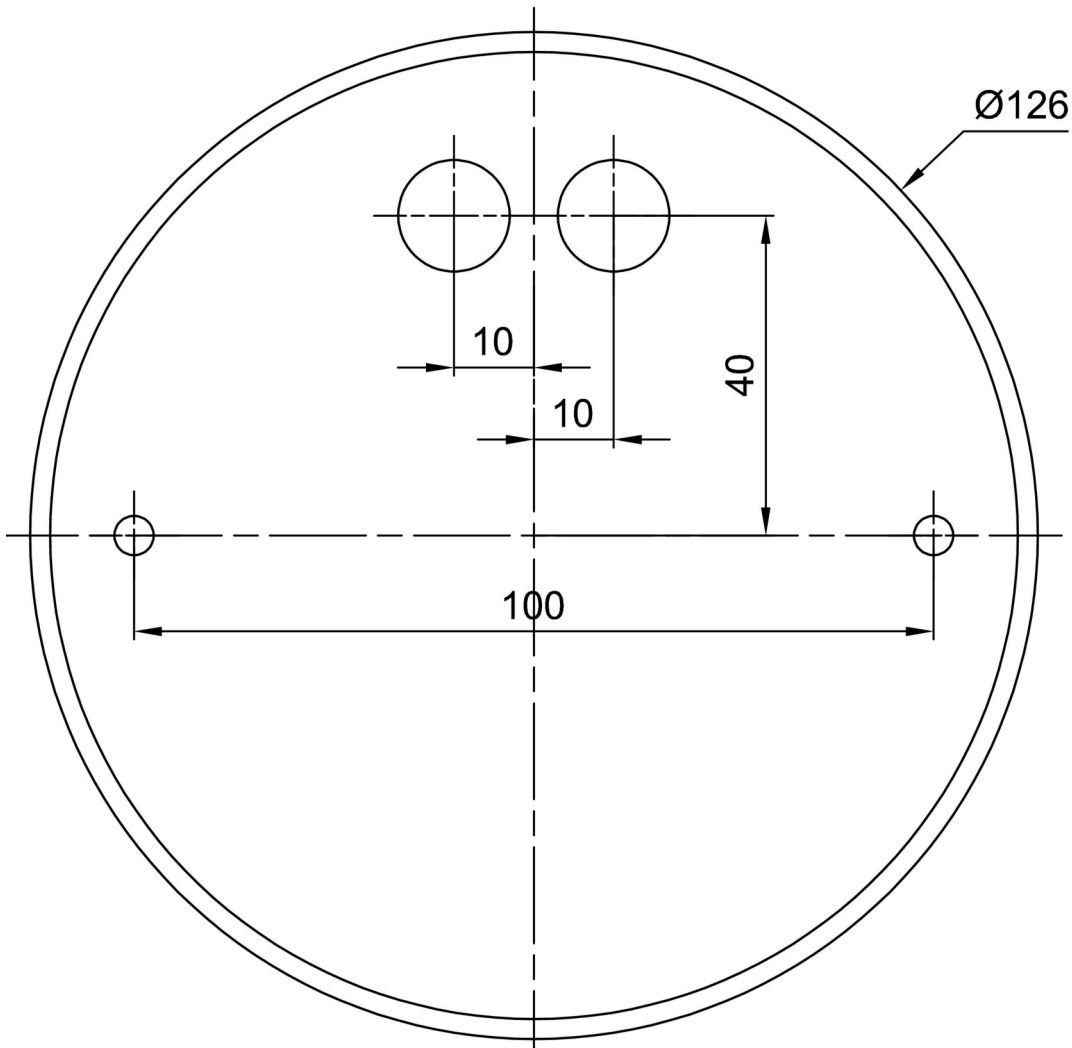

TECHNICAL SHEET

Multipower

Possibility of output adjustment by the user (DIP switch on the current source).

I [mA]	700	600	500	400	
[%]	100	86	71	57	

Logistic

EAN	8591728068479
Weight NTTO	4.4 Kg
Weight BTTO	4.8 Kg
Number of cartons	2 pcs
Package volume	0.035 m³
Package 1 width	0.435 m
Package 1 length	0.435 m
Package 1 height	0.13 m
Warranty*	60 months

*The warranty for the batteries is valid for 12 months from the date of purchase.

Installation dimensions: