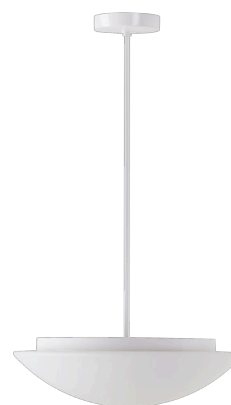

AURA P4

Product code: AUR60483

Type: LED-1L15EMP700ZK74/072/z4 3K#

Short description of the luminaire: White pendant LED light ON/OFF with TRIPLEX OPAL glass shade.

Technical

Types of luminaires	Classic on/off
Mounting type	Suspended - rod
Base material	steel
Shade material	three-layer glass TRIPLEX OPAL
Base color	white Ral9003
Shade color	white
Holding the shade	folding system
Mounting location	ceiling
Width	420 mm
Length	420 mm
Height	135 mm
Diameter	ø 420 mm
Hinge length	800 mm
mounting holes (diameter)	2xø5mm
Installation wire (diameter)	2xø16mm
Energy Class	D
Impact strength	IK01
Operating temperature	from -20°C to +30°C

Electric

Power consumption	27 W
Ingress Protection	IP40
Socket	LED modul
terminal block	screw terminal block
Automatic circuit breaker type B10A	37 pcs
Automatic circuit breaker type B16A	59 pcs
Automatic circuit breaker type C10A	37 pcs
Automatic circuit breaker type C16A	59 pcs

Luminous

Lum. flux of luminaire	2990 lm
Lum. flux of light source	4040 lm
Luminaire efficacy	110 lm/W
Temperature	3000 K
Rated life time LED L80/B10	100000 hours
CRI	Ra80
MacAdam	3
Blue light hazard	Risk group 0

Eulum data for calculation programs are available at www.osmont.cz.