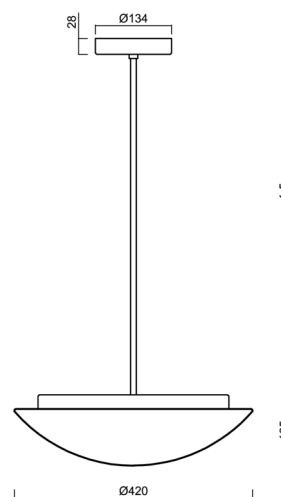

AURA P4

Product code: AUR60483

Type: LED-1L15EMP700ZK74/072/z4 3K#

Short description of the luminaire: White pendant LED light ON/OFF with TRIPLEX OPAL glass shade.

Technical

Types of luminaires	Classic on/off
Mounting type	Suspended - rod
Base material	steel
Shade material	three-layer glass TRIPLEX OPAL
Base color	white Ral9003
Shade color	white
Holding the shade	folding system
Mounting location	ceiling
Width	420 mm
Length	420 mm
Height	135 mm
Diameter	ø 420 mm
Hinge length	800 mm
mounting holes (diameter)	2xø5mm
Installation wire (diameter)	2xø16mm
Energy Class	D
Impact strength	IK01
Operating temperature	from -20°C to +30°C

Electric

Power consumption	27 W
Ingress Protection	IP40
Socket	LED modul
terminal block	screw terminal block
Automatic circuit breaker type B10A	37 pcs
Automatic circuit breaker type B16A	59 pcs
Automatic circuit breaker type C10A	37 pcs
Automatic circuit breaker type C16A	59 pcs

Luminous

Lum. flux of luminaire	2990 lm
Lum. flux of light source	4040 lm
Luminaire efficacy	110 lm/W
Temperature	3000 K
Rated life time LED L80/B10	100000 hours
CRI	Ra80
MacAdam	3
Blue light hazard	Risk group 0

Eulum data for calculation programs are available at www.osmont.cz.