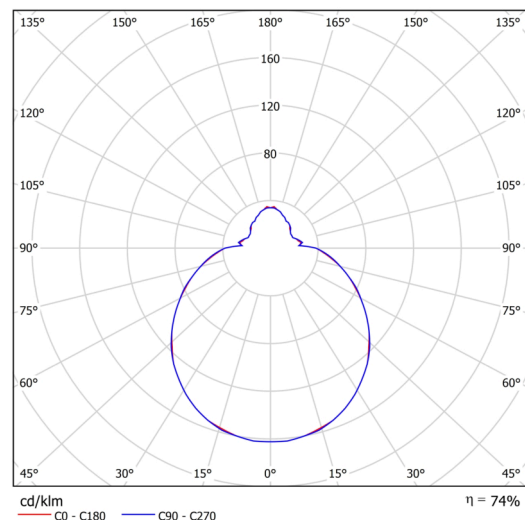

AURA P4

Product code: AUR60473

Type: LED-1L15E500ZK74/072/z4 3K#

Short description of the luminaire: White pendant LED light ON/OFF with TRIPLEX OPAL glass shade.

Technical

Types of luminaires	Classic on/off
Mounting type	Suspended - rod
Base material	steel
Shade material	three-layer glass TRIPLEX OPAL
Base color	white Ral9003
Shade color	white
Holding the shade	folding system
Mounting location	ceiling
Width	420 mm
Length	420 mm
Height	135 mm
Diameter	ø 420 mm
Hinge length	800 mm
mounting holes (diameter)	2xø5mm
Installation wire (diameter)	2xø16mm
Energy Class	D
Impact strength	IK01
Operating temperature	from -20°C to +30°C

Electric

Power consumption	19 W
Ingress Protection	IP40
Socket	LED modul
terminal block	screw terminal block
Automatic circuit breaker type B10A	37 pcs
Automatic circuit breaker type B16A	59 pcs
Automatic circuit breaker type C10A	37 pcs
Automatic circuit breaker type C16A	59 pcs

Luminous

Lum. flux of luminaire	2220 lm
Lum. flux of light source	3000 lm
Luminaire efficacy	116 lm/W
Temperature	3000 K
Rated life time LED L80/B10	100000 hours
CRI	Ra80
MacAdam	3
Blue light hazard	Risk group 0

Eulum data for calculation programs are available at www.osmont.cz.