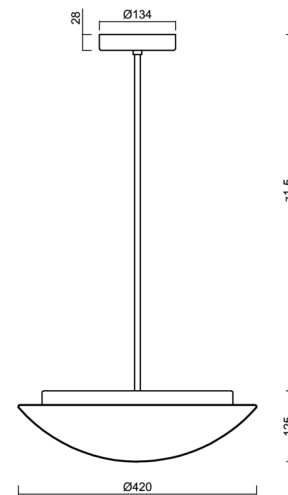

## Technical

Types of luminaires	Classic on/off
Mounting type	Suspended - rod
Base material	steel
Shade material	three-layer glass TRIPLEX OPAL
Base color	white Ral9003
Shade color	white
Holding the shade	folding system
Mounting location	ceiling
Width	420 mm
Length	420 mm
Height	135 mm
Diameter	ø 420 mm
Hinge length	800 mm
mounting holes (diameter)	2xø5mm
Installation wire (diameter)	2xø16mm
Energy Class	D
Impact strength	IK01
Operating temperature	from -20°C to +30°C

Eulum data for calculation programs are available at [www.osmont.cz](http://www.osmont.cz).

Logistic

EAN	8591728068370
Weight NTTO	4.4 Kg
Weight BTTO	4.8 Kg
Number of cartons	2 pcs
Package volume	0.035 m <sup>3</sup>
Package 1 width	0.435 m
Package 1 length	0.435 m
Package 1 height	0.13 m
Warranty*	60 months