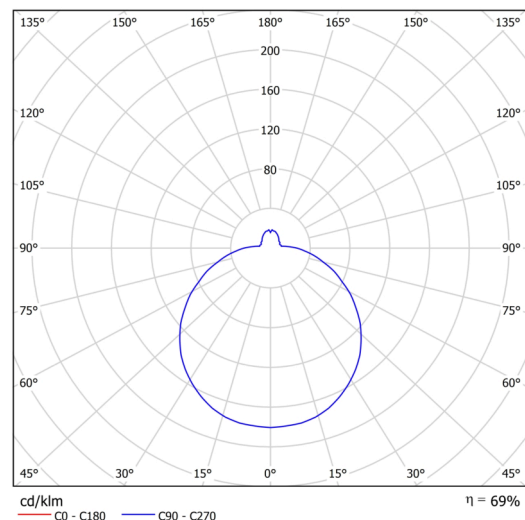

Luminous

Lum. flux of luminaire	5040 lm
Lum. flux of light source	7750 lm
Luminaire efficacy	105 lm/W
Temperature	4000 K
Rated life time LED L80/B10	100000 hours
CRI	Ra80
MacAdam	3
Blue light hazard	Risk group 0