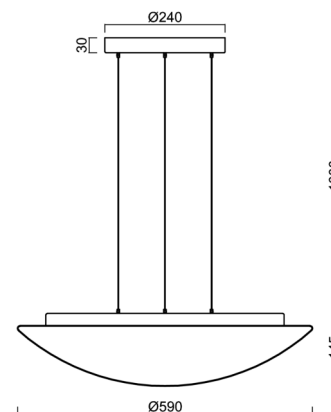

Technical

Types of luminaires	Classic on/off
Mounting type	Suspended - SELV wire (cableless)
Base material	steel
Shade material	three-layer glass TRIPLEX OPAL
Base color	white Ra19003
Shade color	white
Holding the shade	folding system
Mounting location	ceiling
Width	590 mm
Length	590 mm
Height	140 mm
Diameter	ø 590 mm
Hinge length	1000 mm
mounting holes (diameter)	3xø5mm
Installation wire (diameter)	2xø16mm
Energy Class	D
Impact strength	IK01
Operating temperature	from -20°C to +30°C

Eulum data for calculation programs are available at

Logistic

EAN	8591728072230
Weight NTTO	7.5 Kg
Weight BTTO	8.3 Kg
Number of cartons	2 pcs
Package volume	0.094 m ³
Package 1 width	0.625 m
Package 1 length	0.625 m
Package 1 height	0.15 m
Warranty*	60 months

*The warranty for the batteries is valid for 12 months from the date of purchase.

Installation dimensions:

Additional assortment:

Lampshade

Product code	Name	Color	Description	Picture	Drawing
20050	084	white		