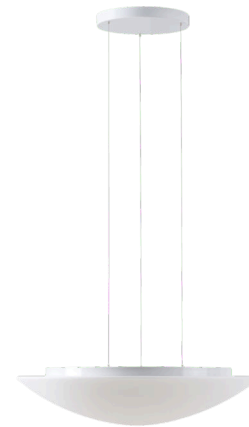

AURA LE9

LED-1L23E950ZLE98/084/L100 B 4K##

WWW.OSMONT.CZ

AURA LE9

Product code: AUR73563

Type: LED-1L23E950ZLE98/084/L100 B 4K##

Short description of the luminaire: White color | pendant LED light | ON/OFF | TRIPLEX OPAL glass shade with matt surface

Technical

Types of luminaires	Classic on/off
Mounting type	Suspended - SELV wire (cableless)
Base material	steel
Shade material	three-layer glass TRIPLEX OPAL
Base color	white Ra19003
Shade color	white
Holding the shade	folding system
Mounting location	ceiling
Width	590 mm
Length	590 mm
Height	140 mm
Diameter	ø 590 mm
Hinge length	1000 mm
mounting holes (diameter)	3xø5mm
Installation wire (diameter)	2xø16mm
Energy Class	D
Impact strength	IK01
Operating temperature	from -20°C to +30°C