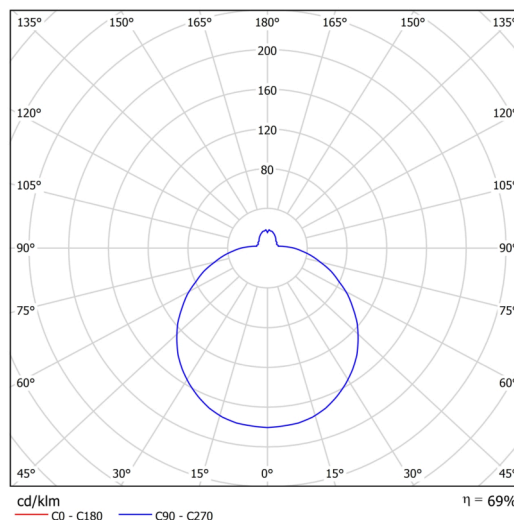

Luminous

Lum. flux of luminaire	3800 lm
Lum. flux of light source	5850 lm
Luminaire efficacy	108 lm/W
Temperature	4000 K
Rated life time LED L80/B10	100000 hours
CRI	Ra80
MacAdam	3
Blue light hazard	Risk group 0