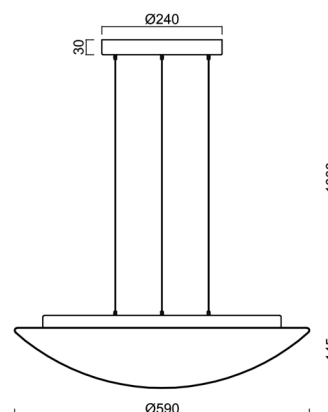

## Technical

Types of luminaires	Classic on/off
Mounting type	Suspended - SELV wire (cableless)
Base material	steel
Shade material	three-layer glass TRIPLEX OPAL
Base color	white Ra19003
Shade color	white
Holding the shade	folding system
Mounting location	ceiling
Width	590 mm
Length	590 mm
Height	140 mm
Diameter	ø 590 mm
Hinge length	1000 mm
mounting holes (diameter)	3xø5mm
Installation wire (diameter)	2xø16mm
Energy Class	D
Impact strength	IK01
Operating temperature	from -20°C to +30°C

Eulum data for calculation programs are available at

Logistic

EAN	8591728072216
Weight NTTO	7.5 Kg
Weight BTTO	8.3 Kg
Number of cartons	2 pcs
Package volume	0.094 m <sup>3</sup>
Package 1 width	0.625 m
Package 1 length	0.625 m
Package 1 height	0.15 m
Warranty*	60 months