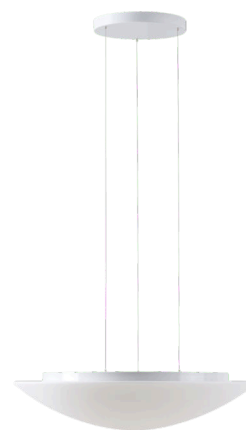

# AURA LE9

Product code: AUR73561

Type: LED-1L23E700ZLE98/084/L100 B 4K##

Short description of the luminaire: White color | pendant LED light | ON/OFF | TRIPLEX OPAL glass shade with matt surface

## Technical

Types of luminaires	Classic on/off
Mounting type	Suspended - SELV wire (cableless)
Base material	steel
Shade material	three-layer glass TRIPLEX OPAL
Base color	white Ra19003
Shade color	white
Holding the shade	folding system
Mounting location	ceiling
Width	590 mm
Length	590 mm
Height	140 mm
Diameter	ø 590 mm
Hinge length	1000 mm
mounting holes (diameter)	3xø5mm
Installation wire (diameter)	2xø16mm
Energy Class	D
Impact strength	IK01
Operating temperature	from -20°C to +30°C