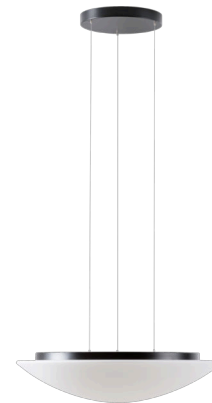

AURA LE9

LED-1L23E700ZLE98/084/L100 C 4K##

WWW.OSMONT.CZ

AURA LE9

Product code: AUR67945

Type: LED-1L23E700ZLE98/084/L100 C 4K##

Short description of the luminaire: Black pendant LED light ON/OFF with TRIPLEX OPAL glass shade.

Technical

Types of luminaires	Classic on/off
Mounting type	Suspended - SELV wire (cableless)
Base material	steel
Shade material	three-layer glass TRIPLEX OPAL
Base color	black Ral9005
Shade color	white
Holding the shade	folding system
Mounting location	ceiling
Width	590 mm
Length	590 mm
Height	140 mm
Diameter	ø 590 mm
Hinge length	1000 mm
mounting holes (diameter)	3xø5mm
Installation wire (diameter)	2xø16mm
Energy Class	D
Impact strength	IK01
Operating temperature	from -20°C to +30°C