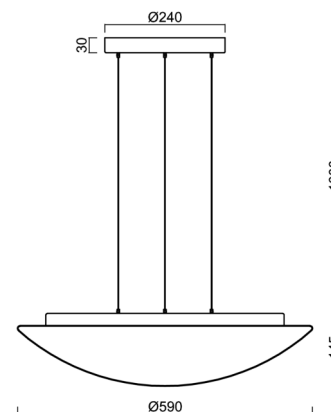

Electric

Power consumption	35 W
Ingress Protection	IP40
Socket	LED modul
terminal block	snap terminal block
Automatic circuit breaker type B10A	11 pcs
Automatic circuit breaker type B16A	17 pcs
Automatic circuit breaker type C10A	18 pcs
Automatic circuit breaker type C16A	28 pcs