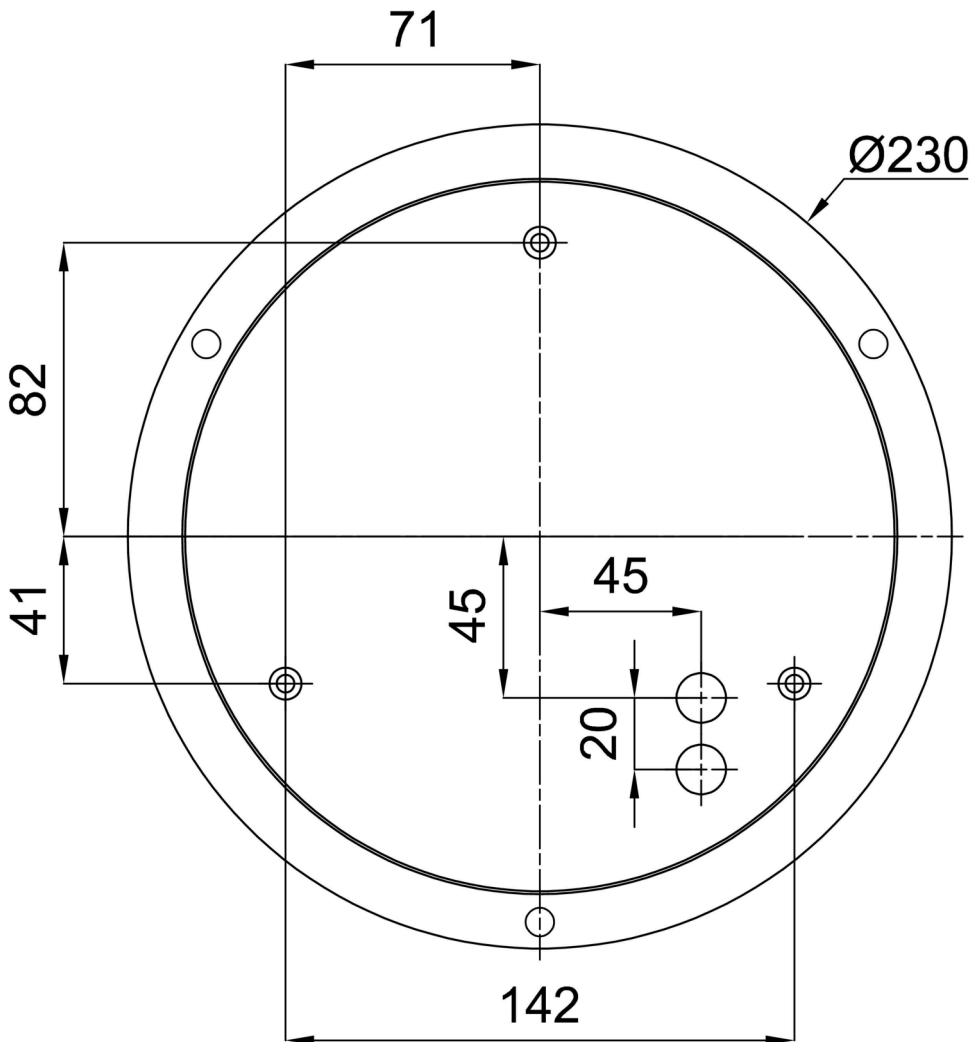

Technical

Types of luminaires	Classic on/off
Mounting type	Suspended - SELV wire (cableless)
Base material	steel
Shade material	three-layer glass TRIPLEX OPAL
Base color	black Ral9005
Shade color	white
Holding the shade	folding system
Mounting location	ceiling
Width	590 mm
Length	590 mm
Height	140 mm
Diameter	ø 590 mm
Hinge length	1000 mm
mounting holes (diameter)	3xø5mm
Installation wire (diameter)	2xø16mm
Energy Class	D
Impact strength	IK01
Operating temperature	from -20°C to +30°C

Eulum data for calculation programs are available at

Logistic

EAN	8591728069520
Weight NTTO	7.5 Kg
Weight BTTO	8.3 Kg
Number of cartons	2 pcs
Package volume	0.094 m ³
Package 1 width	0.625 m
Package 1 length	0.625 m
Package 1 height	0.15 m
Warranty*	60 months

*The warranty for the batteries is valid for 12 months from the date of purchase.

Installation dimensions:

Additional assortment:

Lampshade

Product code	Name	Color	Description	Picture	Drawing
20050	084	white		