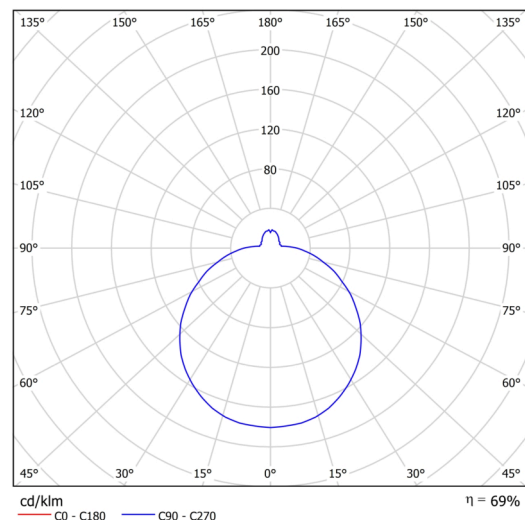

Luminous

Lum. flux of luminaire	3800 lm
Lum. flux of light source	5850 lm
Luminaire efficacy	108 lm/W
Temperature	4000 K
Rated life time LED L80/B10	100000 hours
CRI	Ra80
MacAdam	3
Blue light hazard	Risk group 0