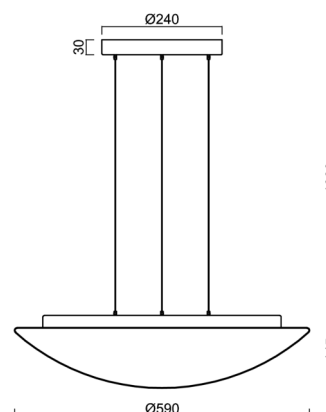

Technical

Types of luminaires	Dimmable
Mounting type	Suspended - SELV wire (cableless)
Base material	steel
Shade material	three-layer glass TRIPLEX OPAL
Base color	silver Ra9006
Shade color	white
Holding the shade	folding system
Mounting location	ceiling
Width	590 mm
Length	590 mm
Height	140 mm
Diameter	ø 590 mm
Hinge length	1000 mm
mounting holes (diameter)	3xø5mm
Installation wire (diameter)	2xø16mm
Energy Class	D
Impact strength	IK01

Eulum data for calculation programs are available at www.osmont.cz.

Logistic

EAN	8591728069513
Weight NTTO	7.5 Kg
Weight BTTO	8.3 Kg
Number of cartons	2 pcs
Package volume	0.094 m ³
Package 1 width	0.625 m
Package 1 length	0.625 m
Package 1 height	0.15 m
Warranty*	60 months

*The warranty for the batteries is valid for 12 months from the date of purchase.

Installation dimensions:

Additional assortment:

Lampshade

Product code	Name	Color	Description	Picture	Drawing
20050	084	white		