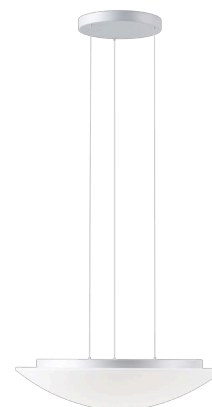

AURA LE9

LED-1L23E950ZLE98/084/L100 S DALI 4K##

WWW.OSMONT.CZ

AURA LE9

Product code: AUR67944

Type: LED-1L23E950ZLE98/084/L100 S DALI 4K##

Short description of the luminaire: Silver pendant LED light DALI with TRIPLEX OPAL glass shade.

Technical

Types of luminaires	Dimmable
Mounting type	Suspended - SELV wire (cableless)
Base material	steel
Shade material	three-layer glass TRIPLEX OPAL
Base color	silver Ra9006
Shade color	white
Holding the shade	folding system
Mounting location	ceiling
Width	590 mm
Length	590 mm
Height	140 mm
Diameter	ø 590 mm
Hinge length	1000 mm
mounting holes (diameter)	3xø5mm
Installation wire (diameter)	2xø16mm
Energy Class	D
Impact strength	IK01