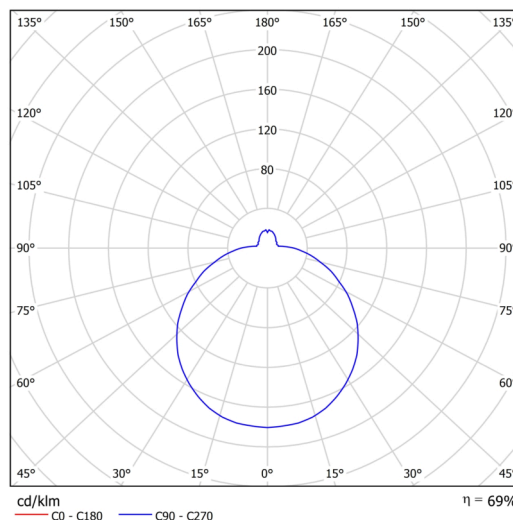

Luminous

Lum. flux of luminaire	5040 lm
Lum. flux of light source	7750 lm
Luminaire efficacy	105 lm/W
Temperature	4000 K
Rated life time LED L80/B10	100000 hours
CRI	Ra80
MacAdam	3
Blue light hazard	Risk group 0