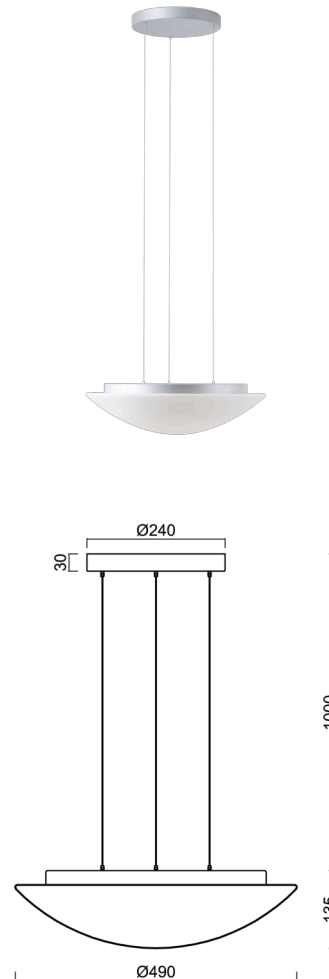

AURA LE5

LED-1L16E700ZLE86/082/L100 S 3/4K#

WWW.OSMONT.CZ

AURA LE5

Product code: AUR71385

Type: LED-1L16E700ZLE86/082/L100 S 3/4K#

Short description of the luminaire: Silver pendant changeable LED light ON/OFF with TRIPLEX OPAL glass shade

Technical

Types of luminaires	Classic on/off
Mounting type	Suspended - SELV wire (cableless)
Base material	steel
Shade material	three-layer glass TRIPLEX OPAL
Base color	silver Ral9006
Shade color	white
Holding the shade	folding system
Mounting location	ceiling
Width	490 mm
Length	490 mm
Height	140 mm
Diameter	ø 490 mm
Hinge length	1000 mm
mounting holes (diameter)	3xø5mm
Installation wire (diameter)	2xø16mm
Energy Class	D
Impact strength	IK01
Operating temperature	from -20°C to +30°C

Electric

Power consumption	34 W
Ingress Protection	IP40
Socket	LED modul
terminal block	snap terminal block
Automatic circuit breaker type B10A	11 pcs
Automatic circuit breaker type B16A	17 pcs
Automatic circuit breaker type C10A	18 pcs
Automatic circuit breaker type C16A	28 pcs

*The warranty for the batteries is valid for 12 months from the date of purchase.

Installation dimensions:

Additional assortment:

Lampshade

Product code	Name	Color	Description	Picture	Drawing
20005	082	white		