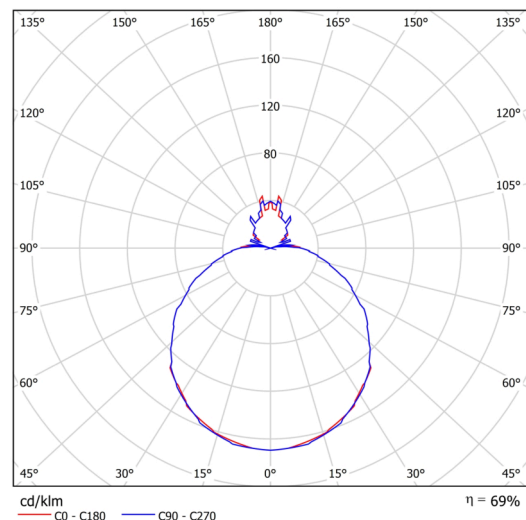

Luminous

Lum. flux of luminaire	3330/3480 lm
Lum. flux of light source	5050/5270 lm
Luminaire efficacy	97 lm/W
Temperature	3000/4000 K
Rated life time LED L80/B10	100000 hours
CRI	Ra80
MacAdam	3
Blue light hazard	Risk group 0