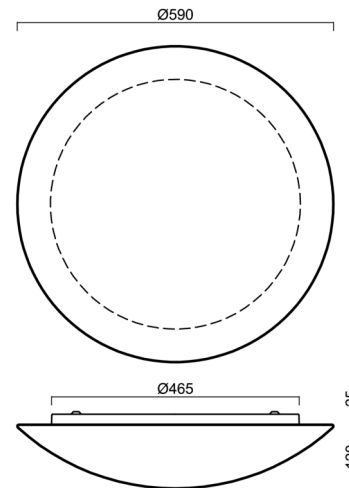

## Technical

Types of luminaires	Emergency combined
Mounting type	surface mounted
Base material	steel
Shade material	three-layer glass TRIPLEX OPAL
Base color	white Ral9003
Shade color	white
Holding the shade	folding system
Mounting location	ceiling/wall
Width	590 mm
Length	590 mm
Height	140 mm
mounting holes (diameter)	4xØ5mm
Cable entrance	2xØ16mm
Energy Class	D
Impact strength	IK01
Operating temperature	from 0°C to +30°C