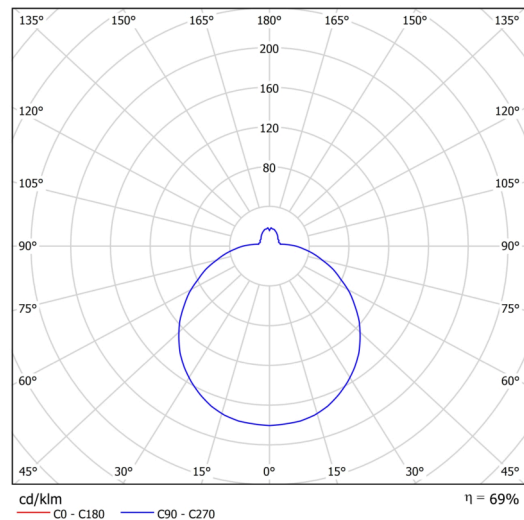

Luminous

Lum. flux of luminaire	5820 lm
Lum. flux of light source	8430 lm
Lum. flux of light source in emergency mode	200 lm
Temperature	4000 K
Rated life time LED L80/B10	100000 hours
CRI	Ra80
MacAdam	3
Blue light hazard	Risk group 0