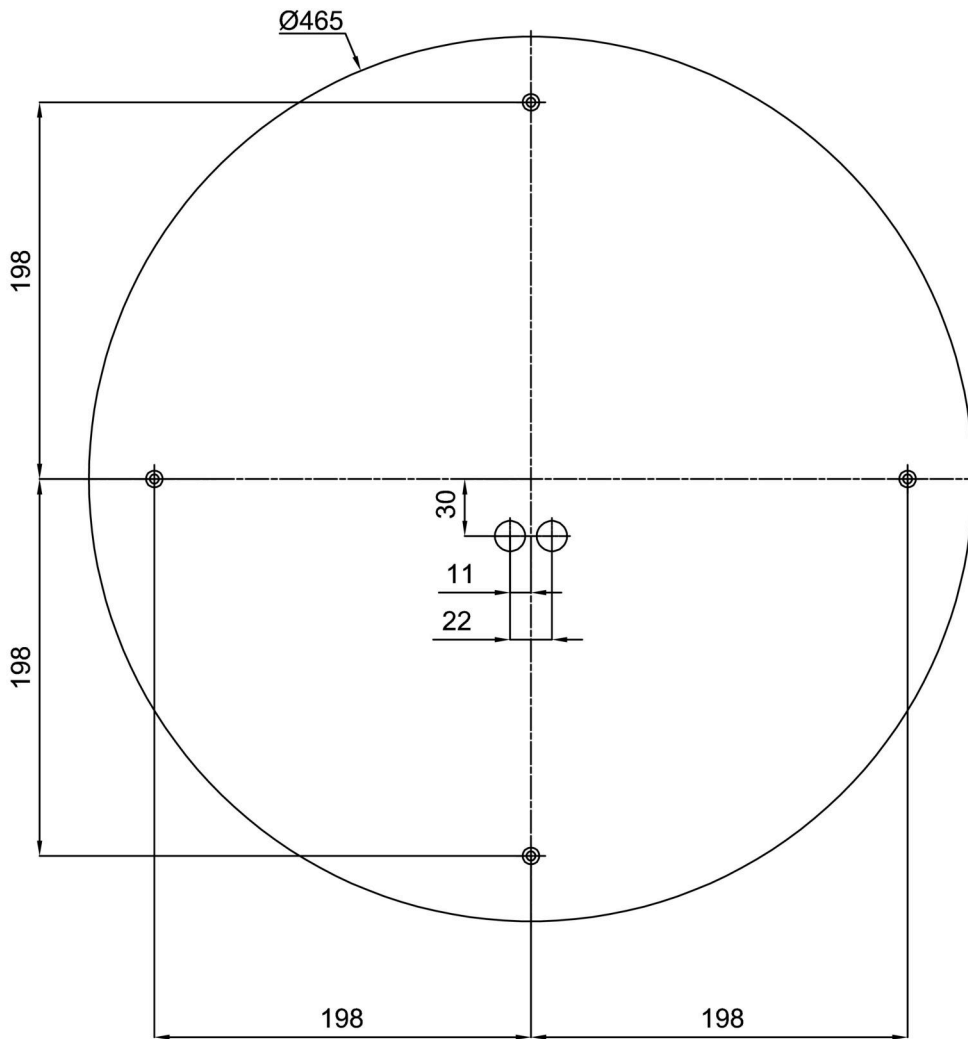

Logistic

EAN	8591728149345
Weight NTTO	7 Kg
Weight BTTO	7.8 Kg
Number of cartons	1 pcs
Package volume	0.059 m³
Package 1 width	0.625 m
Package 1 length	0.625 m
Package 1 height	0.15 m
Warranty*	60 months

*The warranty for the batteries is valid for 12 months from the date of purchase.

Installation dimensions: