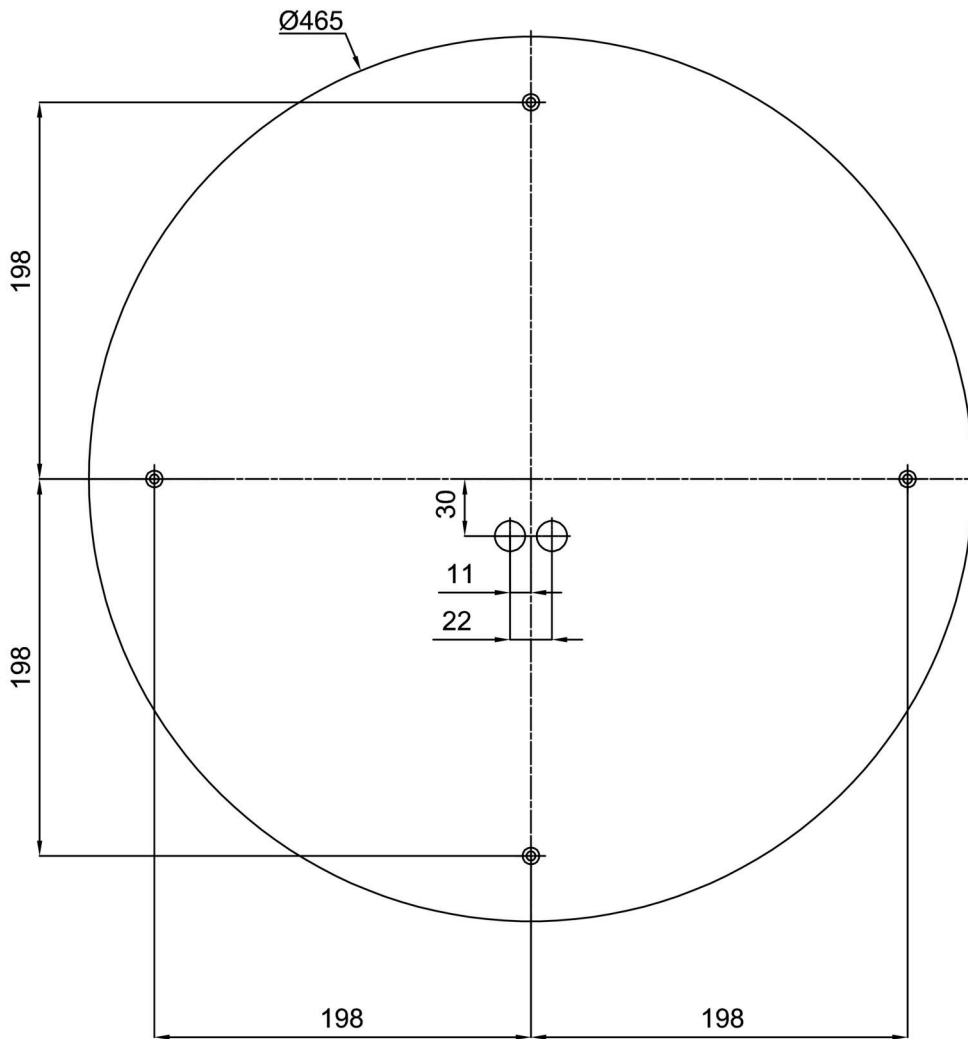

Logistic

EAN	8591728149048
Weight NTTO	7 Kg
Weight BTTO	7.8 Kg
Number of cartons	1 pcs
Package volume	0.059 m³
Package 1 width	0.625 m
Package 1 length	0.625 m
Package 1 height	0.15 m
Warranty*	60 months

*The warranty for the batteries is valid for 12 months from the date of purchase.

Installation dimensions: