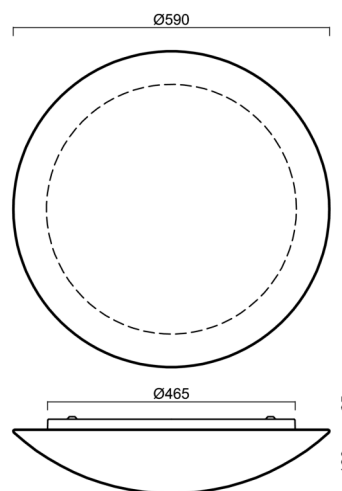

AURA 9

LED-1L23EMP1050K98/084 NK3HST 3K##

WWW.OSMONT.CZ

AURA 9

Product code: AUR61019

Type: LED-1L23EMP1050K98/084 NK3HST 3K##

Short description of the luminaire: White colour | ceiling or wall LED light with emergency backup combined (with Self-test) | TRIPLEX OPAL hand blown glass shade|

Technical

Types of luminaires	Emergency combined
Mounting type	surface mounted
Base material	steel
Shade material	three-layer glass TRIPLEX OPAL
Base color	white Ral9003
Shade color	white
Holding the shade	folding system
Mounting location	ceiling/wall
Width	590 mm
Length	590 mm
Height	140 mm
mounting holes (diameter)	4xØ5mm
Cable entrance	2xØ16mm
Energy Class	D
Impact strength	IK01
Operating temperature	from 0°C to +30°C

Eulum data for calculation programs are available at www.osmont.cz.

Logistic

EAN	8591728149048
Weight NTTO	7 Kg
Weight BTTO	7.8 Kg
Number of cartons	1 pcs
Package volume	0.059 m ³
Package 1 width	0.625 m
Package 1 length	0.625 m
Package 1 height	0.15 m
Warranty*	60 months

Lampshade

Product code	Name	Color	Description	Picture	Drawing
20050	084	white	příslušenství	