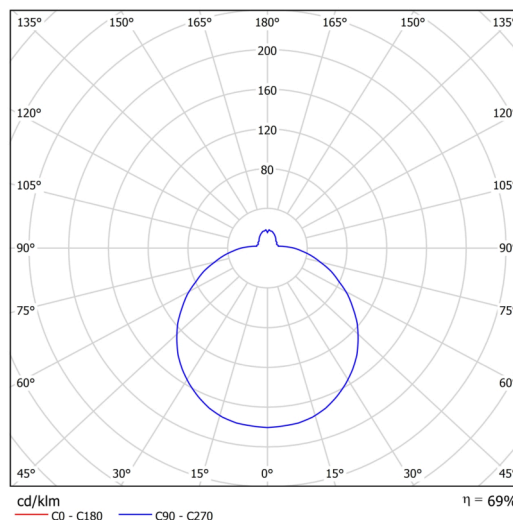

Luminous

Lum. flux of luminaire	5580 lm
Lum. flux of light source	8080 lm
Lum. flux of light source in emergency mode	200 lm
Temperature	3000 K
Rated life time LED L80/B10	100000 hours
CRI	Ra80
MacAdam	3
Blue light hazard	Risk group 0

Eulum data for calculation programs are available at www.osmont.cz.