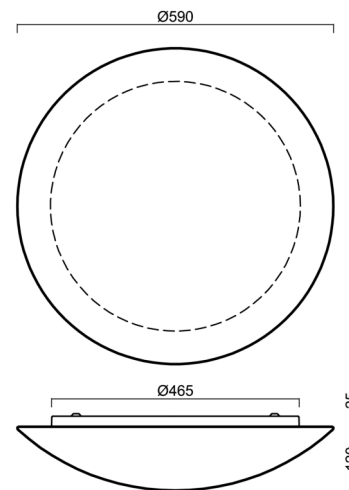

AURA 9

LED-1L23EMP1050K98/084/NK1W 4K##

WWW.OSMONT.CZ

AURA 9

Product code: AUR59748

Type: LED-1L23EMP1050K98/084/NK1W 4K##

Short description of the luminaire: White surface-mounted LED light with emergency unit combined with TRIPLEX OPAL glass shade.

Technical

Types of luminaires	Emergency combined
Mounting type	surface mounted
Base material	steel
Shade material	three-layer glass TRIPLEX OPAL
Base color	white Ral9003
Shade color	white
Holding the shade	folding system
Mounting location	ceiling/wall
Width	590 mm
Length	590 mm
Height	140 mm
Diameter	ø 590 mm
mounting holes (diameter)	4xø5mm
Installation wire (diameter)	2xø16mm
Energy Class	D
Impact strength	IK01

*The warranty for the batteries is valid for 12 months from the date of purchase.

Installation dimensions:

Additional assortment:

Lampshade

Product code	Name	Color	Description	Picture	Drawing
20050	084	white		