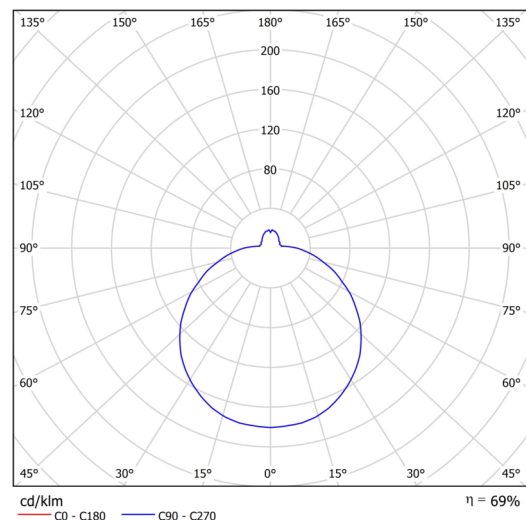

Luminous

Lum. flux of luminaire	5820 lm
Lum. flux of light source	8430 lm
Lum. flux of light source in emergency mode	150 lm
Luminaire efficacy	107 lm/W
Temperature	4000 K
Rated life time LED L80/B10	100000 hours
CRI	Ra80
MacAdam	3
Blue light hazard	Risk group 0