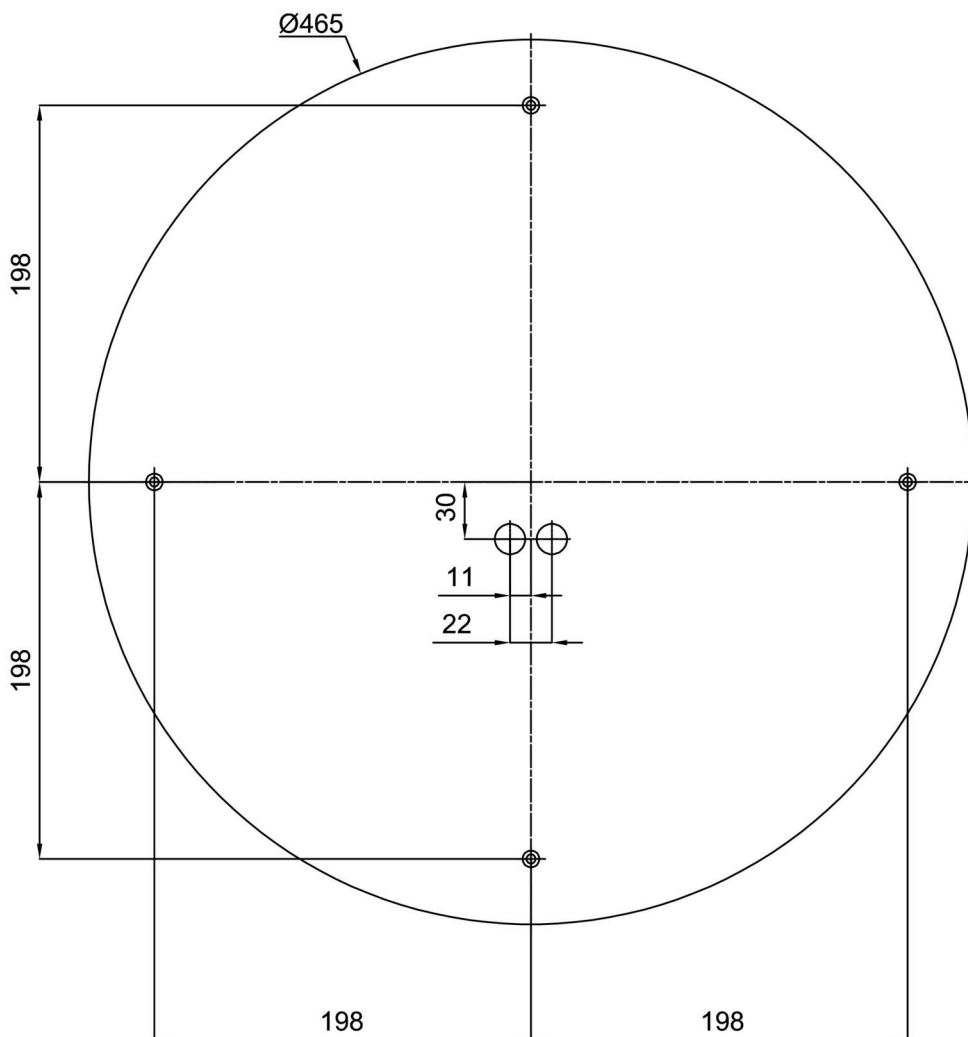

TECHNICAL SHEET

Eulum data for calculation programs are available at www.osmont.cz.

Multipower

Possibility of output adjustment by the user (DIP switch on the current source).

I [mA]	1050	900	850	700	
[%]	100	86	81	67	

Logistic

EAN	8591728067922
Weight NTTO	7 Kg
Weight BTTO	7.8 Kg
Number of cartons	1 pcs
Package volume	0.059 m³
Package 1 width	0.625 m
Package 1 length	0.625 m
Package 1 height	0.15 m
Warranty*	60 months

*The warranty for the batteries is valid for 12 months from the date of purchase.

Installation dimensions: