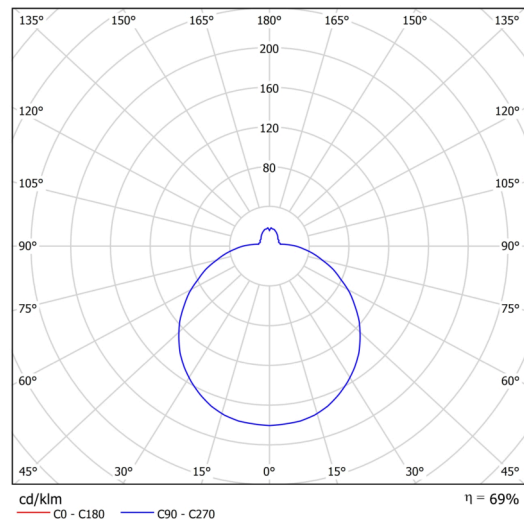

Luminous

Lum. flux of luminaire	4040 lm
Lum. flux of light source	5850 lm
Lum. flux of light source in emergency mode	150 lm
Luminaire efficacy	115 lm/W
Temperature	4000 K
Rated life time LED L80/B10	100000 hours
CRI	Ra80
MacAdam	3