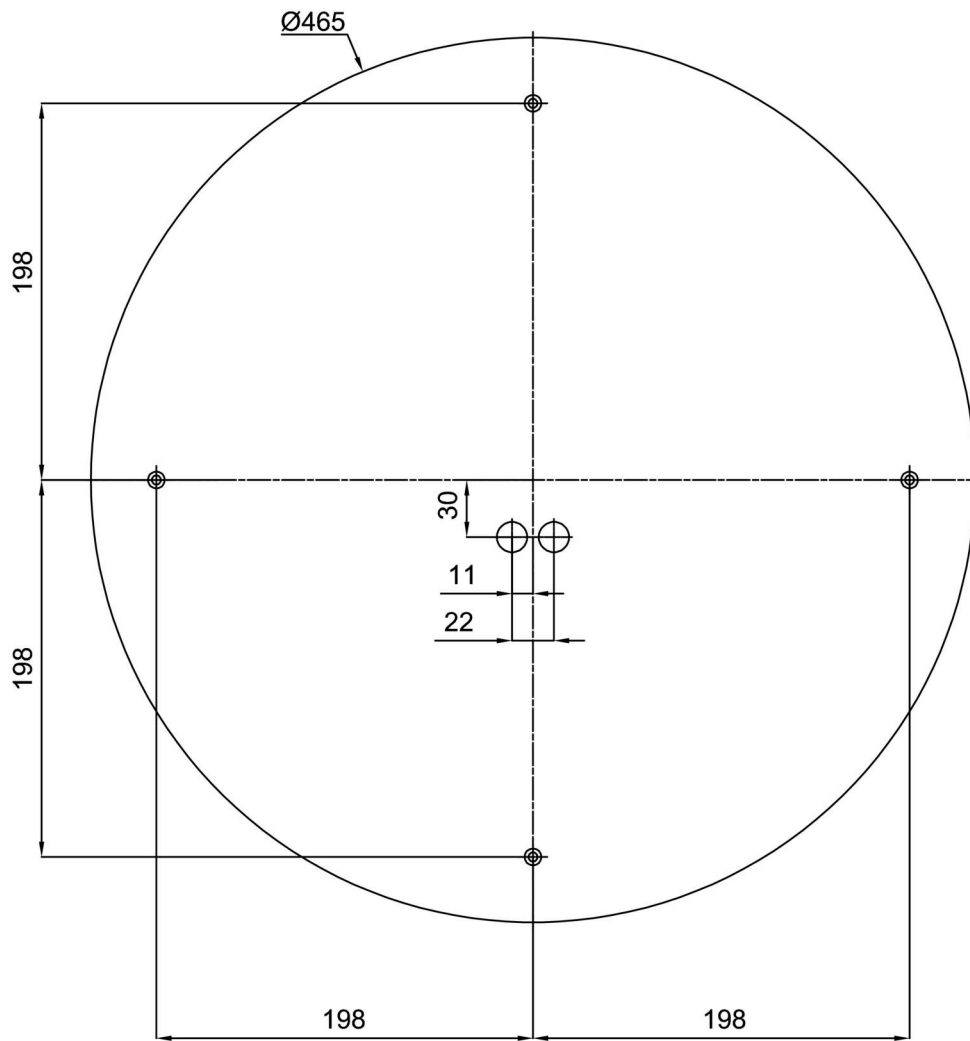

Technical

Types of luminaires	Emergency combined
Mounting type	surface mounted
Base material	steel
Shade material	three-layer glass TRIPLEX OPAL
Base color	white Ral9003
Shade color	white
Holding the shade	folding system
Mounting location	ceiling/wall
Width	590 mm
Length	590 mm
Height	140 mm
Diameter	ø 590 mm
mounting holes (diameter)	4xø5mm
Installation wire (diameter)	2xø16mm
Energy Class	D
Impact strength	IK01
Operating temperature	from 0°C to +30°C

**The warranty for the batteries is valid for 12 months from the date of purchase.*

Installation dimensions:

Additional assortment:

Lampshade

Product code	Name	Color	Description	Picture	Drawing
20050	084	white		 A 3D perspective rendering of a white, oval-shaped lampshade. The lampshade is centered in the 'Picture' column of the table. It has a smooth, slightly reflective surface and is oriented horizontally.	