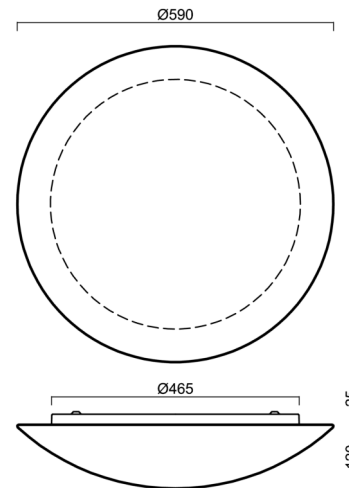

Technical

Types of luminaires	Emergency combined
Mounting type	surface mounted
Base material	steel
Shade material	three-layer glass TRIPLEX OPAL
Base color	white Ral9003
Shade color	white
Holding the shade	folding system
Mounting location	ceiling/wall
Width	590 mm
Length	590 mm
Height	140 mm
Diameter	ø 590 mm
mounting holes (diameter)	4xø5mm
Installation wire (diameter)	2xø16mm
Energy Class	D
Impact strength	IK01
Operating temperature	from 0°C to +30°C

**The warranty for the batteries is valid for 12 months from the date of purchase.*

Installation dimensions:

Additional assortment:

Lampshade

Product code	Name	Color	Description	Picture	Drawing
20050	084	white		 A 3D perspective rendering of a white, oval-shaped lampshade. The lampshade is centered in the 'Picture' column of the table. It has a smooth, slightly reflective surface and is oriented horizontally.	