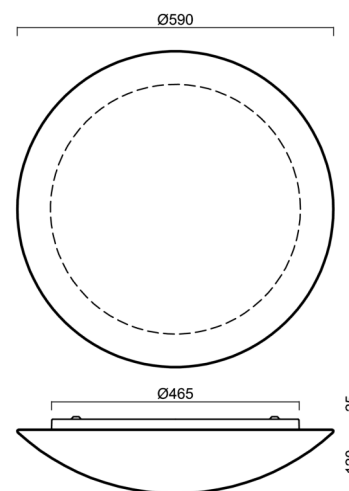

AURA 9

LED-1L23E1050K98/084 DALI 4K##

WWW.OSMONT.CZ

AURA 9

Product code: AUR59746

Type: LED-1L23E1050K98/084 DALI 4K##

Short description of the luminaire: White surface-mounted LED light DALI with TRIPLEX OPAL glass shade.

Technical

Types of luminaires	Dimmable
Mounting type	surface mounted
Base material	steel
Shade material	three-layer glass TRIPLEX OPAL
Base color	white Ral9003
Shade color	white
Holding the shade	folding system
Mounting location	ceiling/wall
Width	590 mm
Length	590 mm
Height	140 mm
Diameter	ø 590 mm
mounting holes (diameter)	4xø5mm
Installation wire (diameter)	2xø16mm
Energy Class	D
Impact strength	IK01

*The warranty for the batteries is valid for 12 months from the date of purchase.

Installation dimensions:

Additional assortment:

Lampshade

Product code	Name	Color	Description	Picture	Drawing
20050	084	white		