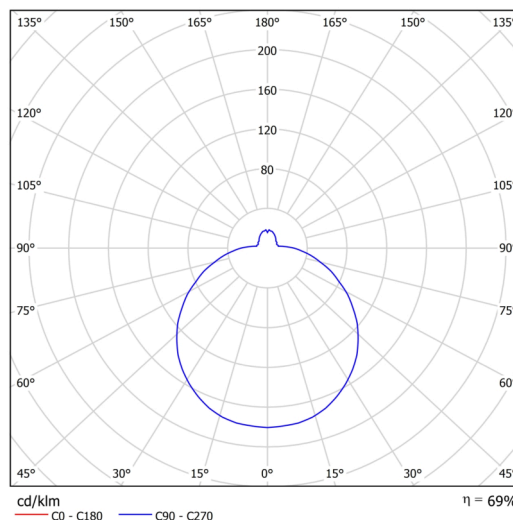

Luminous

Lum. flux of luminaire	5820 lm
Lum. flux of light source	8430 lm
Luminaire efficacy	107 lm/W
Temperature	4000 K
Rated life time LED L80/B10	100000 hours
CRI	Ra80
MacAdam	3
Blue light hazard	Risk group 0