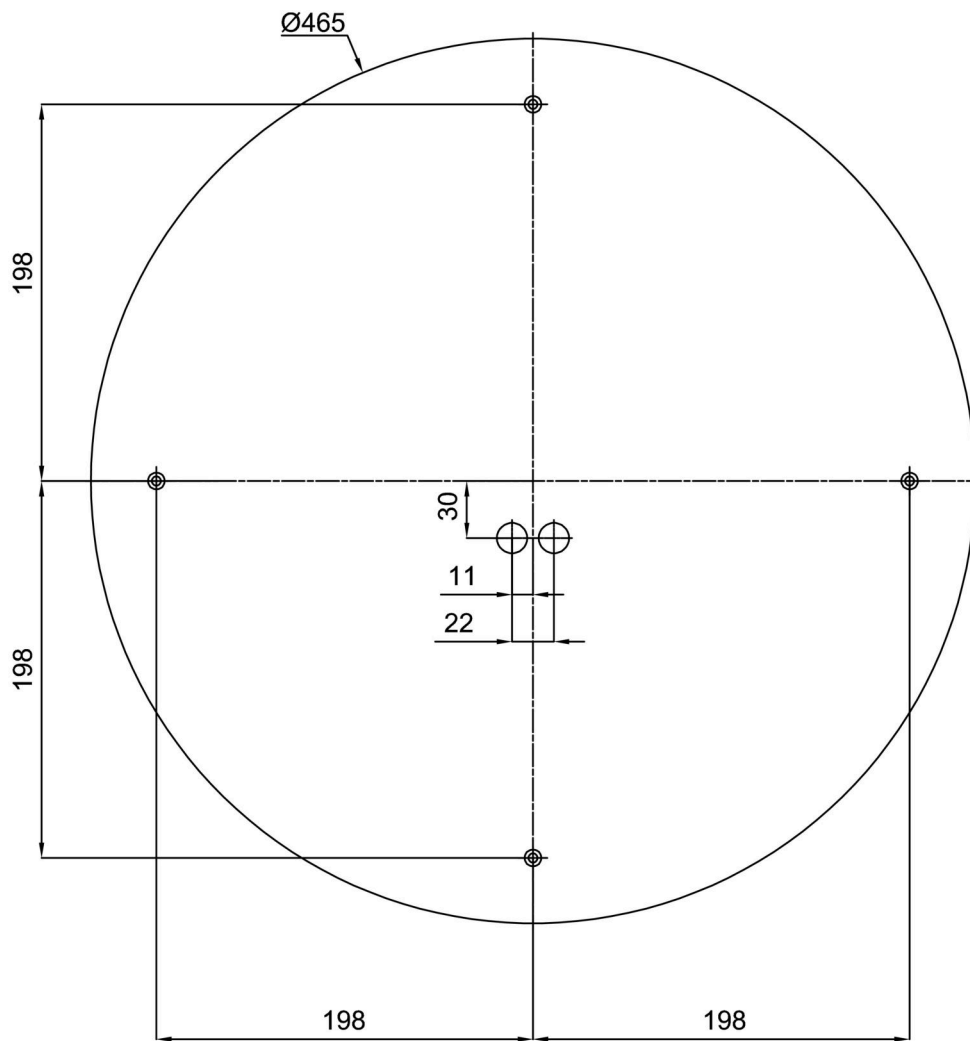

Logistic

EAN	8591728067908
Weight NTTO	7 Kg
Weight BTTO	7.8 Kg
Number of cartons	1 pcs
Package volume	0.059 m³
Package 1 width	0.625 m
Package 1 length	0.625 m
Package 1 height	0.15 m
Warranty*	60 months

*The warranty for the batteries is valid for 12 months from the date of purchase.

Installation dimensions: