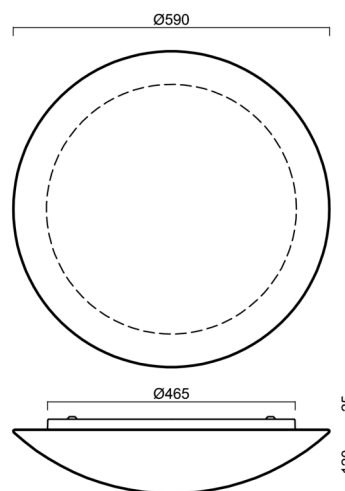

Technical

Types of luminaires	Dimmable
Mounting type	surface mounted
Base material	steel
Shade material	three-layer glass TRIPLEX OPAL
Base color	white Ral9003
Shade color	white
Holding the shade	folding system
Mounting location	ceiling/wall
Width	590 mm
Length	590 mm
Height	140 mm
Diameter	ø 590 mm
mounting holes (diameter)	4xø5mm
Installation wire (diameter)	2xø16mm
Energy Class	D
Impact strength	IK01

*The warranty for the batteries is valid for 12 months from the date of purchase.

Installation dimensions:

Additional assortment:

Lampshade

Product code	Name	Color	Description	Picture	Drawing
20050	084	white		 A 3D perspective rendering of a white, oval-shaped lampshade. The lampshade is centered in the 'Picture' column of the table. It has a smooth, slightly reflective surface and a subtle gradient, giving it a three-dimensional appearance.	