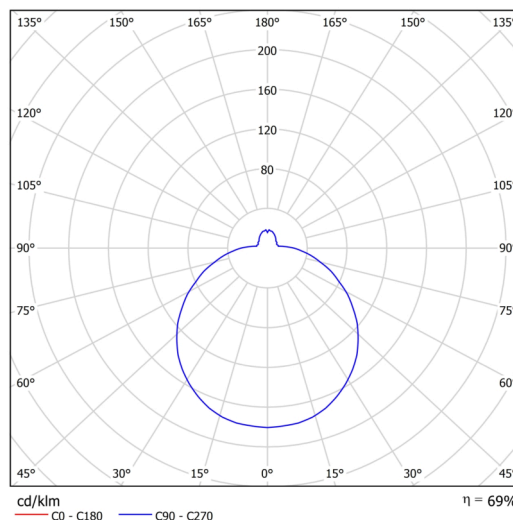

Luminous

Lum. flux of luminaire	4040 lm
Lum. flux of light source	5850 lm
Luminaire efficacy	115 lm/W
Temperature	4000 K
Rated life time LED L80/B10	100000 hours
CRI	Ra80
MacAdam	3
Blue light hazard	Risk group 0