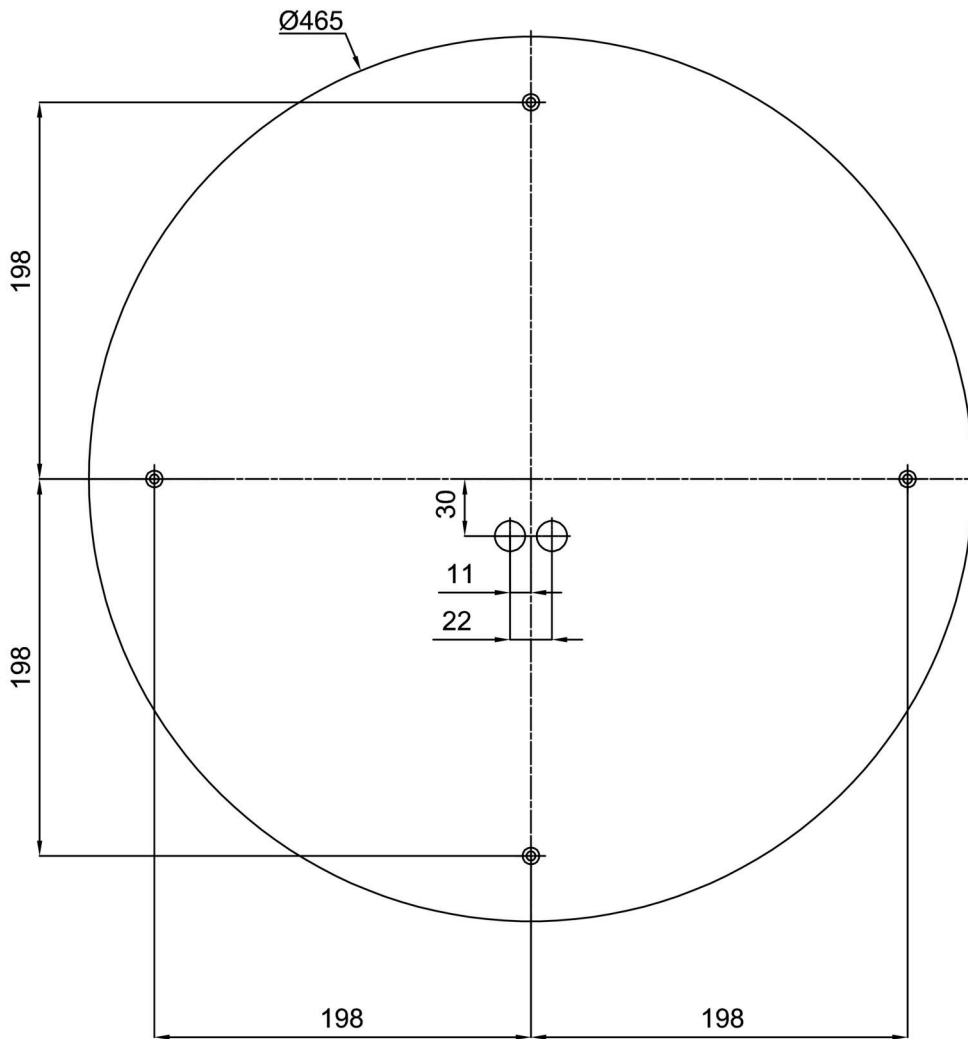

Technical

Types of luminaires	Dimmable
Mounting type	surface mounted
Base material	steel
Shade material	three-layer glass TRIPLEX OPAL
Base color	white Ral9003
Shade color	white
Holding the shade	folding system
Mounting location	ceiling/wall
Width	590 mm
Length	590 mm
Height	140 mm
Diameter	ø 590 mm
mounting holes (diameter)	4xø5mm
Installation wire (diameter)	2xø16mm
Energy Class	D
Impact strength	IK01

*The warranty for the batteries is valid for 12 months from the date of purchase.

Installation dimensions:

Additional assortment:

Lampshade

Product code	Name	Color	Description	Picture	Drawing
20050	084	white		 A 3D perspective rendering of a white, oval-shaped lampshade. The lampshade is centered in the 'Picture' column of the table. It has a smooth, slightly reflective surface and a subtle gradient, giving it a three-dimensional appearance.	