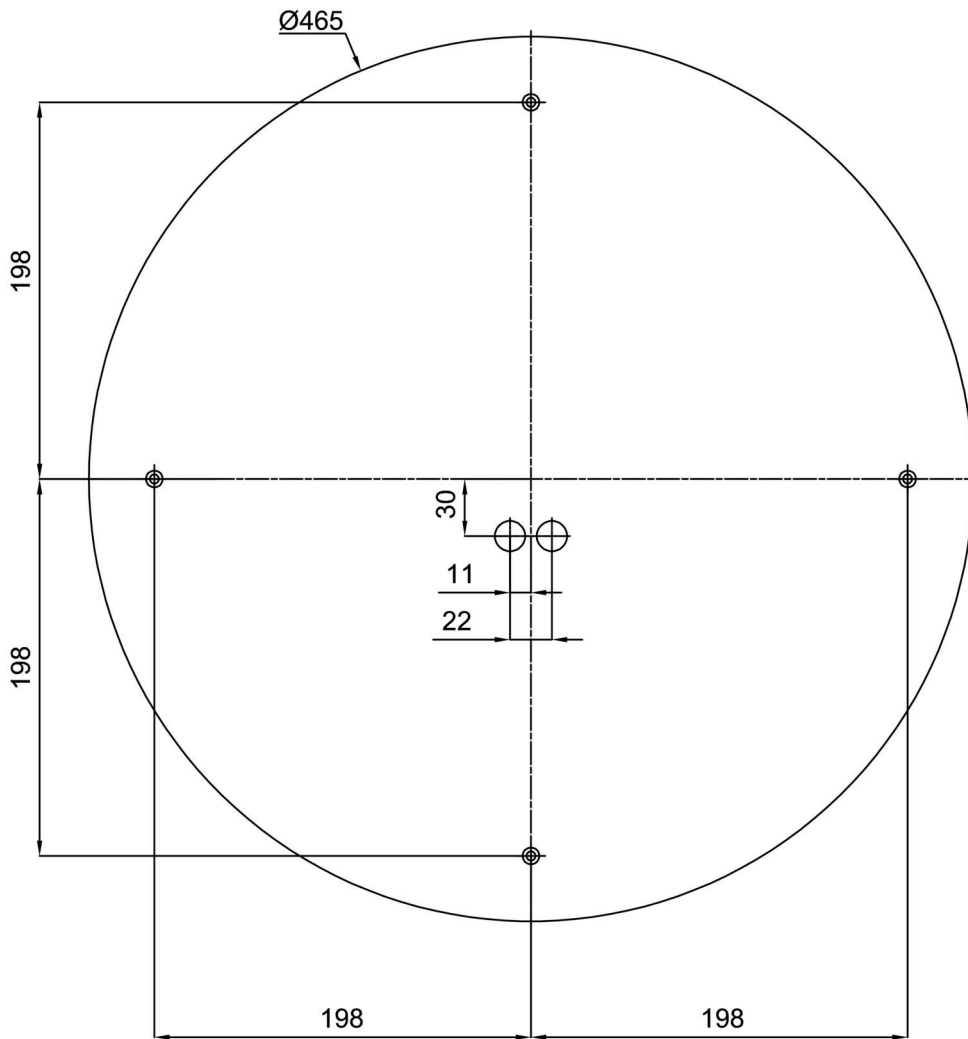

TECHNICAL SHEET

Multipower

Possibility of output adjustment by the user (DIP switch on the current source).

I [mA]	700	600	500	400	
[%]	100	86	71	57	

Logistic

EAN	8591728067878
Weight NTTO	7 Kg
Weight BTTO	7.8 Kg
Number of cartons	1 pcs
Package volume	0.059 m³
Package 1 width	0.625 m
Package 1 length	0.625 m
Package 1 height	0.15 m
Warranty*	60 months

*The warranty for the batteries is valid for 12 months from the date of purchase.

Installation dimensions: