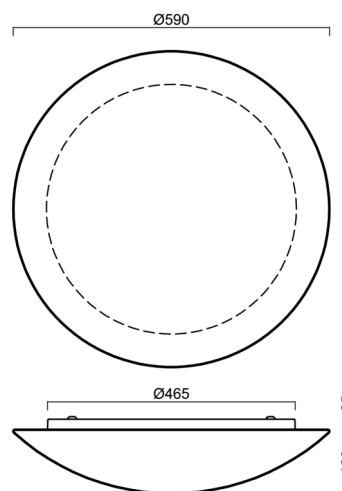

Technical

Types of luminaires	Classic on/off
Mounting type	surface mounted
Base material	steel
Shade material	three-layer glass TRIPLEX OPAL
Base color	white Ral9003
Shade color	white
Holding the shade	folding system
Mounting location	ceiling/wall
Width	590 mm
Length	590 mm
Height	140 mm
Diameter	ø 590 mm
mounting holes (diameter)	4xø5mm
Installation wire (diameter)	2xø16mm
Energy Class	D
Impact strength	IK01
Operating temperature	from -20°C to +30°C

*The warranty for the batteries is valid for 12 months from the date of purchase.

Installation dimensions:

Additional assortment:

Lampshade

Product code	Name	Color	Description	Picture	Drawing
20050	084	white		