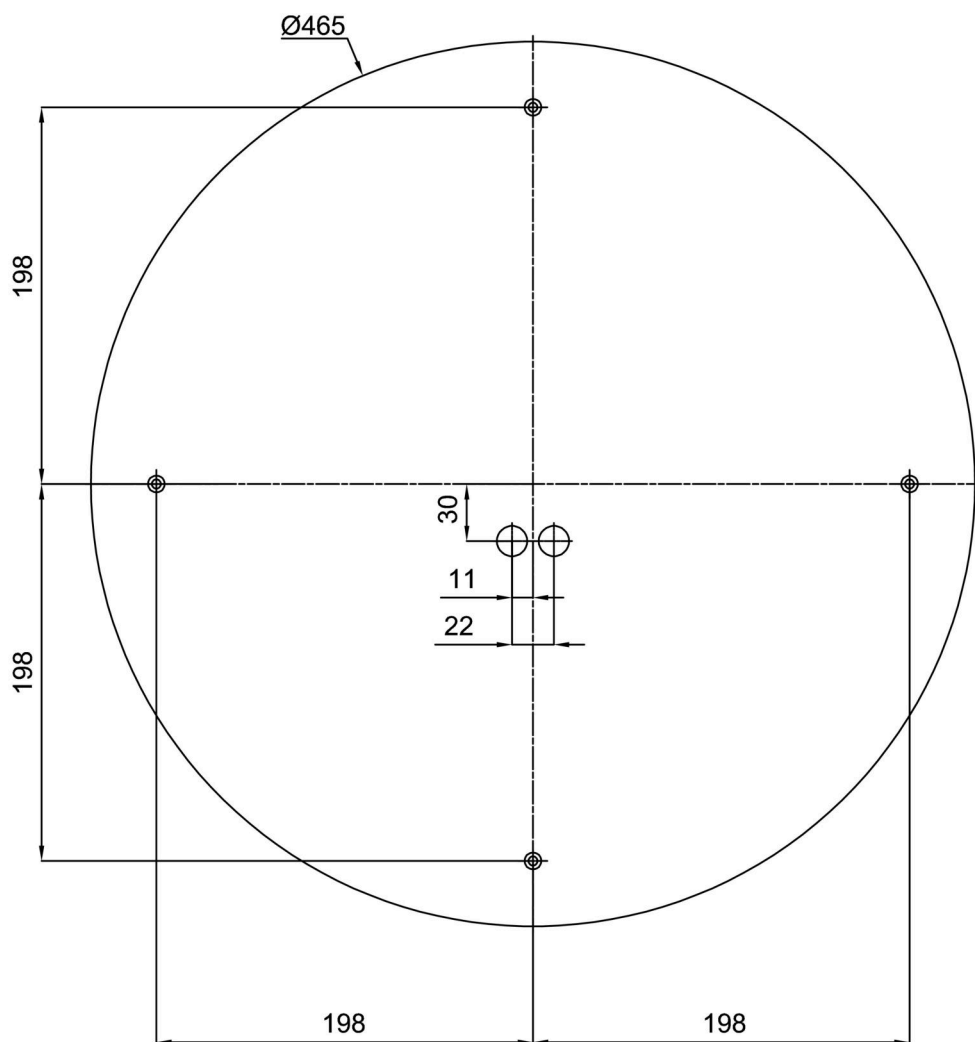

Logistic

EAN	8591728067120
Weight NTTO	7 Kg
Weight BTTO	7.8 Kg
Number of cartons	1 pcs
Package volume	0.059 m³
Package 1 width	0.625 m
Package 1 length	0.625 m
Package 1 height	0.15 m
Warranty*	60 months

*The warranty for the batteries is valid for 12 months from the date of purchase.

Installation dimensions: