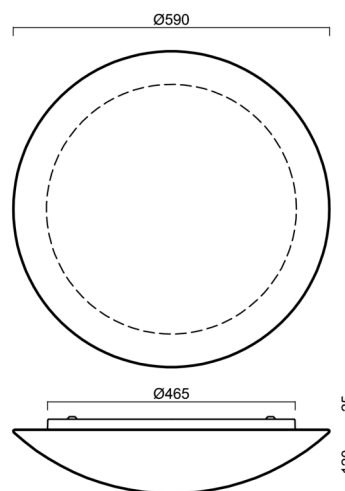

## Technical

Types of luminaires	Dimmable
Mounting type	surface mounted
Base material	steel
Shade material	three-layer glass TRIPLEX OPAL
Base color	white Ral9003
Shade color	white
Holding the shade	folding system
Mounting location	ceiling/wall
Width	590 mm
Length	590 mm
Height	140 mm
Diameter	ø 590 mm
mounting holes (diameter)	4xø5mm
Installation wire (diameter)	2xø16mm
Energy Class	D
Impact strength	IK01
Operating temperature	from -20°C to +30°C

## Lampshade

Product code	Name	Color	Description	Picture	Drawing
20050	084	white		 A 3D perspective rendering of a white, oval-shaped lampshade. The lampshade is centered in the 'Picture' column of the table. It has a smooth, slightly reflective surface and a subtle gradient, giving it a three-dimensional appearance.	