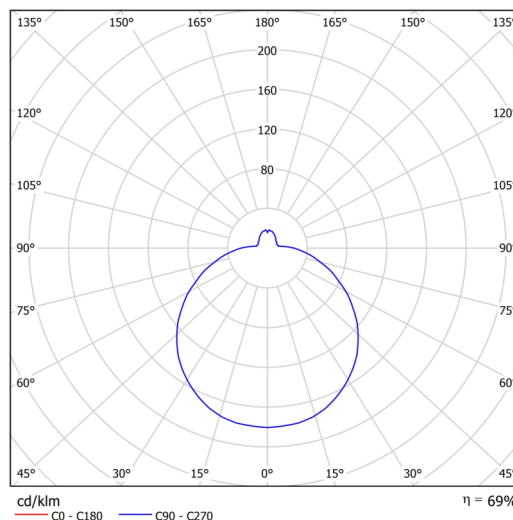

Luminous

Lum. flux of luminaire	3870 lm
Lum. flux of light source	5610 lm
Luminaire efficacy	110 lm/W
Temperature	3000 K
Rated life time LED L80/B10	100000 hours
CRI	Ra80
MacAdam	3
Blue light hazard	Risk group 0