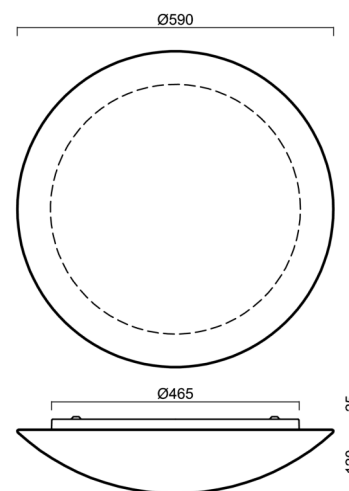

## Technical

Types of luminaires	Dimmable
Mounting type	surface mounted
Base material	steel
Shade material	three-layer glass TRIPLEX OPAL
Base color	white Ral9003
Shade color	white
Holding the shade	folding system
Mounting location	ceiling/wall
Width	590 mm
Length	590 mm
Height	140 mm
Diameter	ø 590 mm
mounting holes (diameter)	4xø5mm
Installation wire (diameter)	2xø16mm
Energy Class	D
Impact strength	IK01
Operating temperature	from -20°C to +30°C

## Lampshade

Product code	Name	Color	Description	Picture	Drawing
20050	084	white		 A 3D rendering of a white, oval-shaped lampshade. The lampshade is shown from a slightly elevated perspective, highlighting its smooth, curved surface and the subtle gradient of light and shadow across its top and sides.	