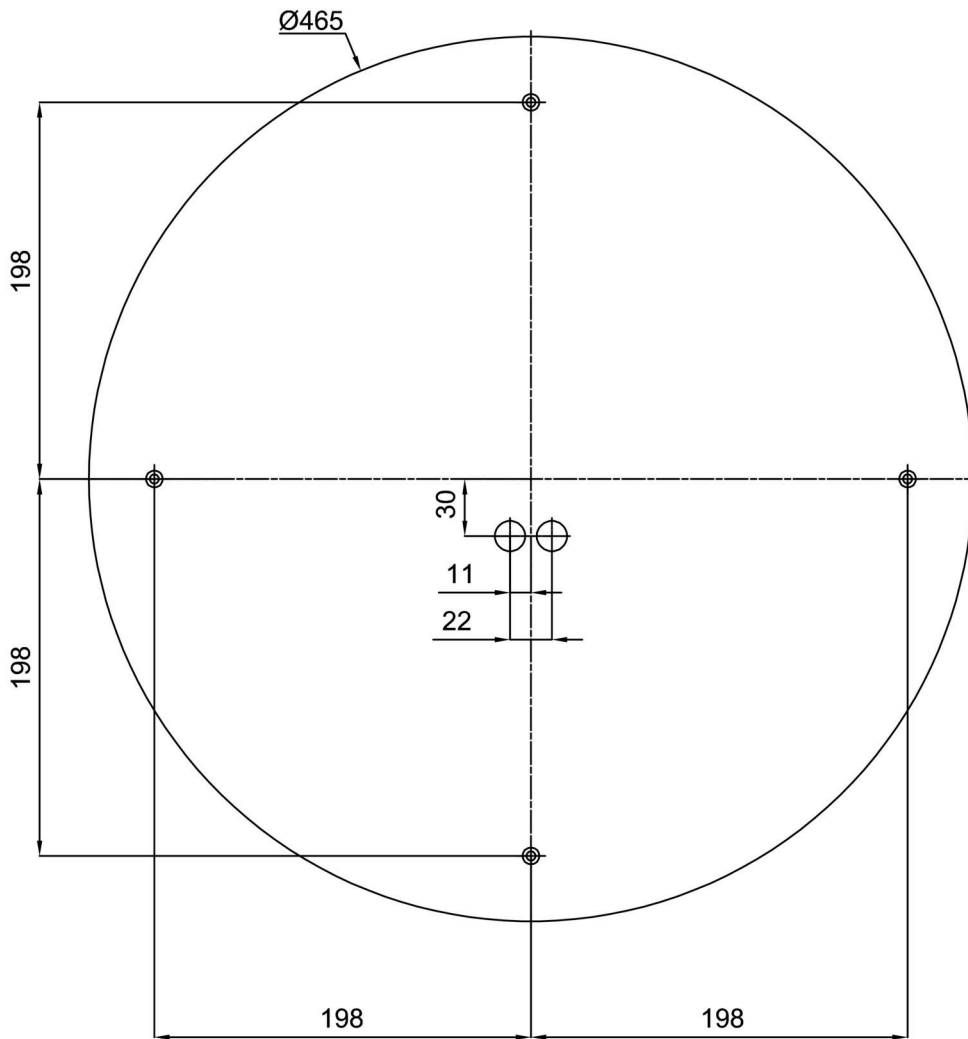

Logistic

EAN	8591728067106
Weight NTTO	7 Kg
Weight BTTO	7.8 Kg
Number of cartons	1 pcs
Package volume	0.059 m³
Package 1 width	0.625 m
Package 1 length	0.625 m
Package 1 height	0.15 m
Warranty*	60 months

*The warranty for the batteries is valid for 12 months from the date of purchase.

Installation dimensions: