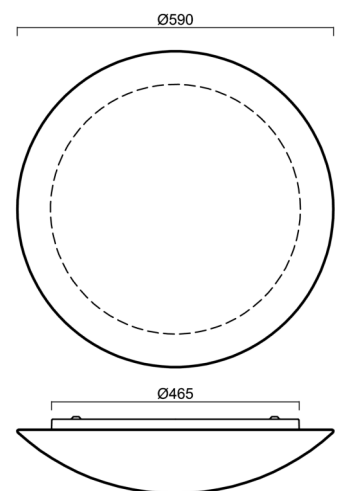

## Technical

Types of luminaires	Classic on/off
Mounting type	surface mounted
Base material	steel
Shade material	three-layer glass TRIPLEX OPAL
Base color	white Ral9003
Shade color	white
Holding the shade	folding system
Mounting location	ceiling/wall
Width	590 mm
Length	590 mm
Height	140 mm
Diameter	ø 590 mm
mounting holes (diameter)	4xø5mm
Installation wire (diameter)	2xø16mm
Energy Class	D
Impact strength	IK01
Operating temperature	from -20°C to +30°C

## Lampshade

Product code	Name	Color	Description	Picture	Drawing
20050	084	white		