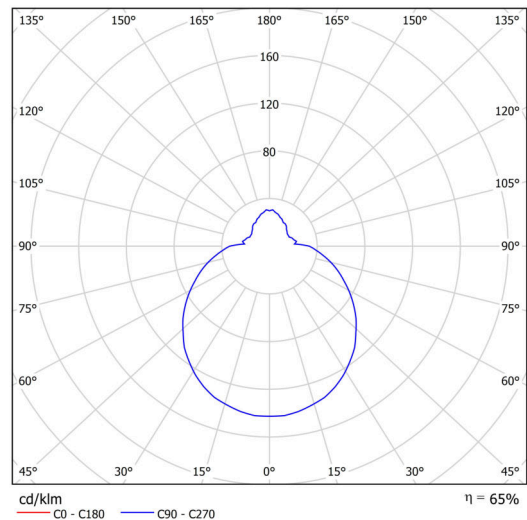

Luminous

Lum. flux of luminaire	1290 lm
Lum. flux of light source	1980 lm
Luminaire efficacy	107 lm/W
Temperature	2700-6500 K
Rated life time LED L80/B10	100000 hours
CRI	Ra80
MacAdam	3
Blue light hazard	Risk group 0

Eulum data for calculation programs are available at www.osmont.cz.