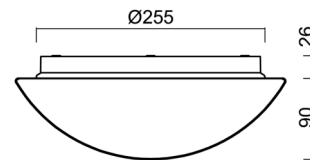

## Technical

Types of luminaires	Tunable White
Mounting type	surface mounted
Base material	polypropylene composite
Shade material	three-layer glass TRIPLEX OPAL
Base color	white Ral9003
Shade color	white
Holding the shade	bayonet
Mounting location	ceiling/wall
Width	300 mm
Length	300 mm
Height	115 mm
Diameter	ø 300 mm
mounting holes (diameter)	3xø5mm
Installation wire (diameter)	2xø16mm
Energy Class	D
Impact strength	IK01
Operating temperature	from -20°C to +30°C