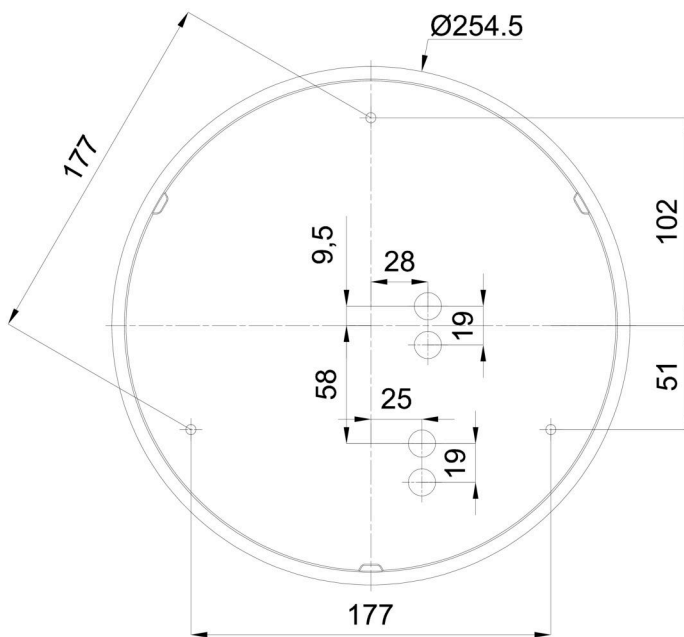

Logistic

EAN	8591728071905
Weight NTTO	1.7 Kg
Weight BTTO	1.9 Kg
Number of cartons	1 pcs
Package volume	0.012 m³
Package 1 width	0.32 m
Package 1 length	0.31 m
Package 1 height	0.12 m
Warranty*	60 months

*The warranty for the batteries is valid for 12 months from the date of purchase.

Installation dimensions: