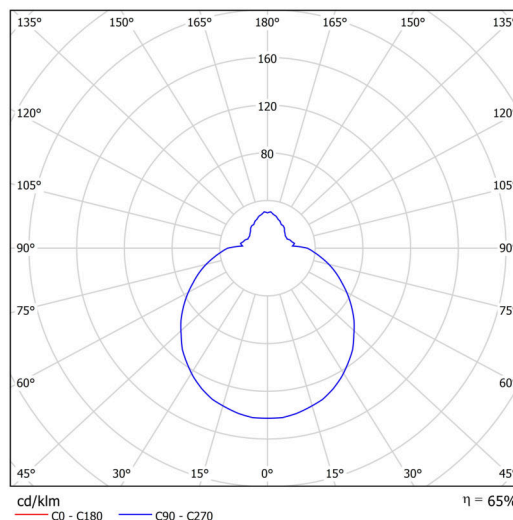

Luminous

Lum. flux of luminaire	920/960 lm
Lum. flux of light source	1420/1480 lm
Luminaire efficacy	102 lm/W
Temperature	3000/4000 K
Rated life time LED L80/B10	100000 hours
CRI	Ra80
MacAdam	3
Blue light hazard	Risk group 0