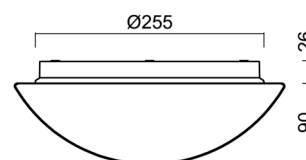

Technical

Types of luminaires	Sensor
Mounting type	surface mounted
Base material	polypropylene composite
Shade material	three-layer glass TRIPLEX OPAL
Base color	white Ral9003
Shade color	white
Holding the shade	bayonet
Mounting location	ceiling/wall
Width	300 mm
Length	300 mm
Height	115 mm
Diameter	ø 300 mm
mounting holes (diameter)	3xø5mm
Installation wire (diameter)	2xø16mm
Energy Class	D
Impact strength	IK01
Operating temperature	from -20°C to +30°C