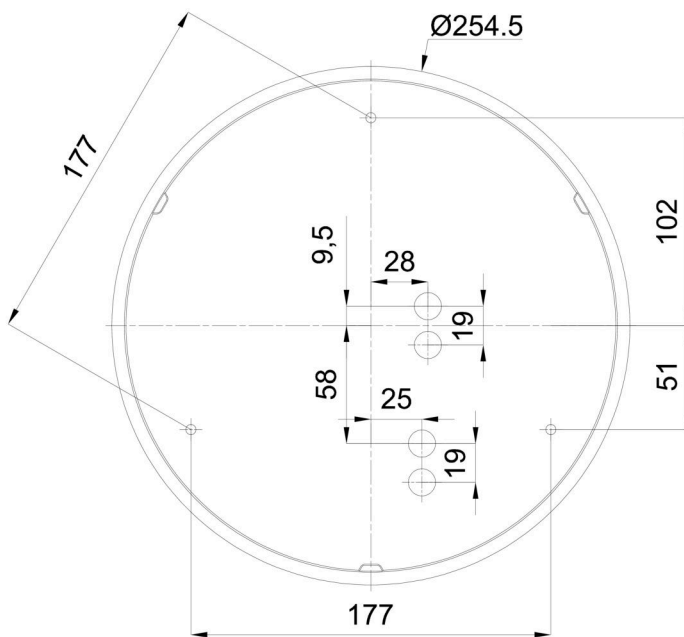

Logistic

EAN	8591728071592
Weight NTTO	1.7 Kg
Weight BTTO	1.9 Kg
Number of cartons	1 pcs
Package volume	0.012 m³
Package 1 width	0.32 m
Package 1 length	0.31 m
Package 1 height	0.12 m
Warranty*	60 months

*The warranty for the batteries is valid for 12 months from the date of purchase.

Installation dimensions: