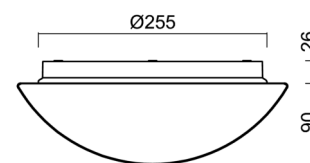

Technical

Types of luminaires	Classic on/off
Mounting type	surface mounted
Base material	polypropylene composite
Shade material	three-layer glass TRIPLEX OPAL
Base color	white Ral9003
Shade color	white
Holding the shade	bayonet
Mounting location	ceiling/wall
Width	300 mm
Length	300 mm
Height	115 mm
Diameter	ø 300 mm
mounting holes (diameter)	3xø5mm
Installation wire (diameter)	2xø16mm
Energy Class	D
Impact strength	IK01
Operating temperature	from -20°C to +30°C