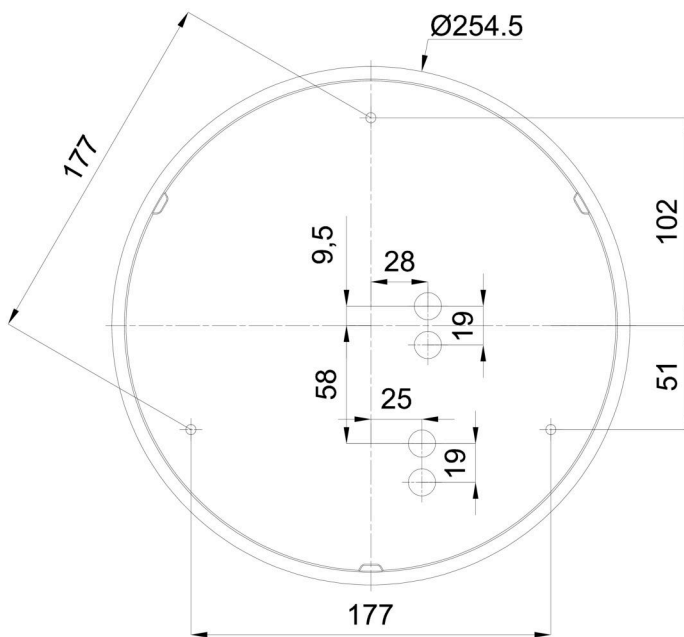

Logistic

EAN	8591728071585
Weight NTTO	1.7 Kg
Weight BTTO	1.9 Kg
Number of cartons	1 pcs
Package volume	0.012 m³
Package 1 width	0.32 m
Package 1 length	0.31 m
Package 1 height	0.12 m
Warranty*	60 months

*The warranty for the batteries is valid for 12 months from the date of purchase.

Installation dimensions: