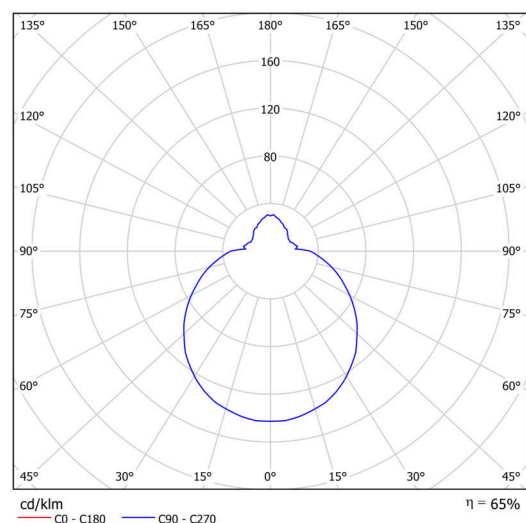

Technical

Types of luminaires	Classic on/off
Mounting type	surface mounted
Base material	polypropylene composite
Shade material	three-layer glass TRIPLEX OPAL
Base color	white Ral9003
Shade color	white
Holding the shade	bayonet
Mounting location	ceiling/wall
Width	300 mm
Length	300 mm
Height	115 mm
Diameter	ø 300 mm
mounting holes (diameter)	3xø5mm
Installation wire (diameter)	2xø16mm
Energy Class	D
Impact strength	IK01
Operating temperature	from -20°C to +30°C

Luminous

Lum. flux of luminaire	920/960 lm
Lum. flux of light source	1420/1480 lm
Luminaire efficacy	102 lm/W
Temperature	3000/4000 K
Rated life time LED L80/B10	100000 hours
CRI	Ra80
MacAdam	3
Blue light hazard	Risk group 0