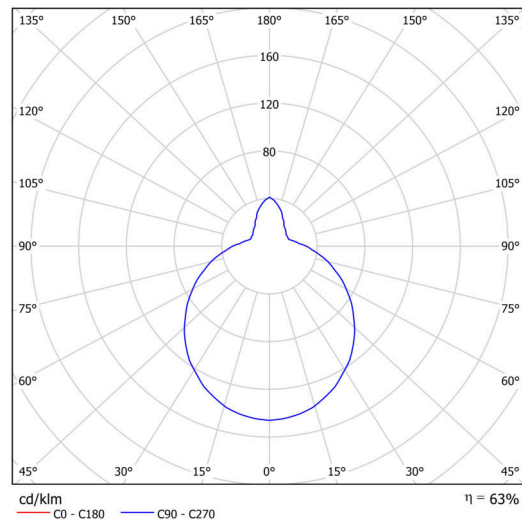

AURA 8 IP

Product code: AUR71152

Type: IN-22BD13/013*

Short description of the luminaire: White surface-mounted E27 light ON/OFF with TRIPLEX OPAL glass shade

Technical

Types of luminaires	Classic on/off
Mounting type	surface mounted
Base material	polypropylene composite
Shade material	three-layer glass TRIPLEX OPAL
Base color	white Ral9003
Shade color	white
Holding the shade	bayonet
Mounting location	ceiling/wall
Width	300 mm
Length	300 mm
Height	115 mm
Diameter	ø 300 mm
mounting holes (diameter)	3xø5mm
Installation wire (diameter)	2xø16mm
Impact strength	IK01
Operating temperature	from -20°C to +30°C

Electric

Voltage type	AC
AC voltage	220 - 240 V
Power consumption	2x7 W
Coverage class	2
Ingress Protection	IP65
Socket	E27
terminal block	snap terminal block

Luminous

Blue light hazard	Risk group 0

Eulum data for calculation programs are available at www.osmont.cz.