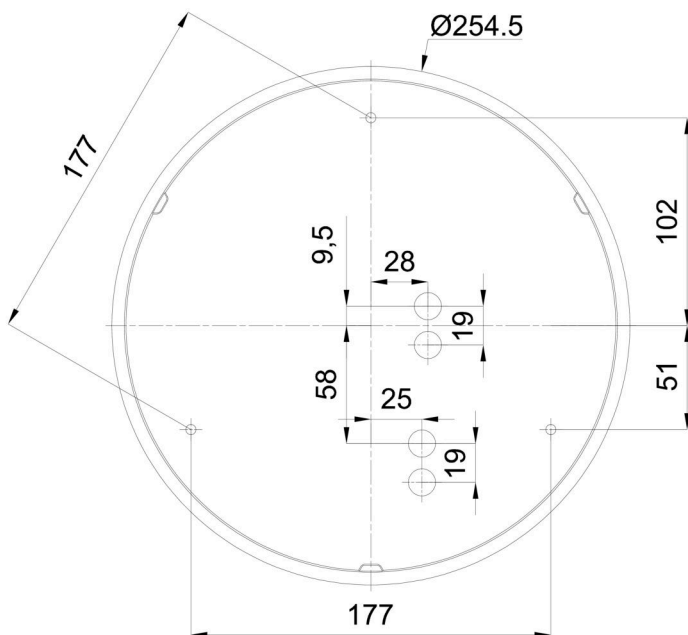

Types of luminaires	Classic on/off
Mounting type	surface mounted
Base material	polypropylene composite
Shade material	three-layer glass TRIPLEX OPAL
Base color	white Ral9003
Shade color	white
Holding the shade	bayonet
Mounting location	ceiling/wall
Width	300 mm
Length	300 mm
Height	115 mm
Diameter	ø 300 mm
mounting holes (diameter)	3xø5mm
Installation wire (diameter)	2xø16mm
Impact strength	IK01
Operating temperature	from -20°C to +30°C

Eulum data for calculation programs are available at www.osmont.cz.

Logistic

EAN	8591728711528
Weight NTTO	1.6 Kg
Weight BTTO	1.8 Kg
Number of cartons	1 pcs
Package volume	0.012 m ³
Package 1 width	0.32 m
Package 1 length	0.31 m
Package 1 height	0.12 m
Warranty*	60 months

*The warranty for the batteries is valid for 12 months from the date of purchase.

Installation dimensions:

Additional assortment:

Decorative collar

Product code	Name	Color	Description	Picture	Drawing
30069	B13/X14	polished stainless steel	the collar is held by the shade		
30068	B13/X4	white Ral9003	the collar is held by the shade		
30071	B13/X13	grey	the collar is held by the shade		
30070	B13/X12	polished brass	the collar is held by the shade		

Lampshade

Product code	Name	Color	Description	Picture	Drawing
20008	013	white		