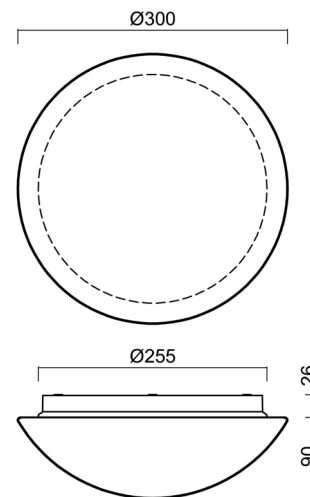

Types of luminaires	Classic on/off
Mounting type	surface mounted
Base material	polypropylene composite
Shade material	three-layer glass TRIPLEX OPAL
Base color	white Ral9003
Shade color	white
Holding the shade	bayonet
Mounting location	ceiling/wall
Width	300 mm
Length	300 mm
Height	115 mm
Diameter	ø 300 mm
mounting holes (diameter)	3xø5mm
Installation wire (diameter)	2xø16mm
Impact strength	IK01
Operating temperature	from -20°C to +30°C

Eulum data for calculation programs are available at www.osmont.cz.

Logistic

EAN	8591728711528
Weight NTTO	1.6 Kg
Weight BTTO	1.8 Kg
Number of cartons	1 pcs
Package volume	0.012 m ³
Package 1 width	0.32 m
Package 1 length	0.31 m
Package 1 height	0.12 m
Warranty*	60 months

Lampshade

Product code	Name	Color	Description	Picture	Drawing
20008	013	white		