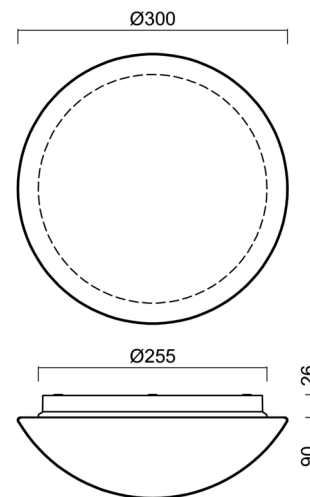

Types of luminaires	Classic on/off
Mounting type	surface mounted
Base material	polypropylene composite
Shade material	three-layer glass TRIPLEX OPAL
Base color	white Ral9003
Shade color	white
Holding the shade	bayonet
Mounting location	ceiling/wall
Width	300 mm
Length	300 mm
Height	115 mm
Diameter	ø 300 mm
mounting holes (diameter)	3xø5mm
Installation wire (diameter)	2xø16mm
Impact strength	IK01
Operating temperature	from -20°C to +30°C

Eulum data for calculation programs are available at www.osmont.cz.

Logistic

EAN	8591728711504
Weight NTTO	1.5 Kg
Weight BTTO	1.7 Kg
Number of cartons	1 pcs
Package volume	0.012 m ³
Package 1 width	0.32 m
Package 1 length	0.31 m
Package 1 height	0.12 m
Warranty*	60 months

Lampshade

Product code	Name	Color	Description	Picture	Drawing
20008	013	white		