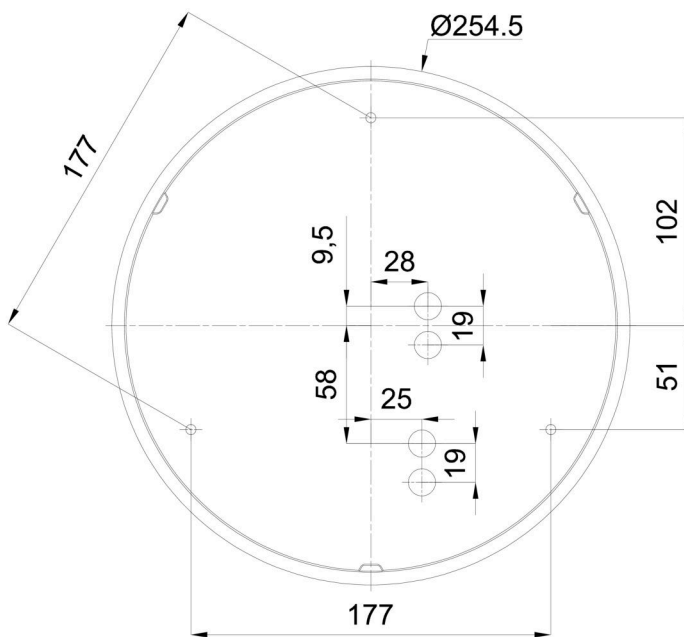

Types of luminaires	Classic on/off
Mounting type	surface mounted
Base material	polypropylene composite
Shade material	three-layer glass TRIPLEX OPAL
Base color	white Ral9003
Shade color	white
Holding the shade	bayonet
Mounting location	ceiling/wall
Width	300 mm
Length	300 mm
Height	115 mm
Diameter	ø 300 mm
mounting holes (diameter)	3xø5mm
Installation wire (diameter)	2xø16mm
Impact strength	IK01
Operating temperature	from -20°C to +30°C

Eulum data for calculation programs are available at www.osmont.cz.

Logistic

EAN	8591728711504
Weight NTTO	1.5 Kg
Weight BTTO	1.7 Kg
Number of cartons	1 pcs
Package volume	0.012 m ³
Package 1 width	0.32 m
Package 1 length	0.31 m
Package 1 height	0.12 m
Warranty*	60 months

*The warranty for the batteries is valid for 12 months from the date of purchase.

Installation dimensions:

Additional assortment:

Decorative collar

Product code	Name	Color	Description	Picture	Drawing
30069	B13/X14	polished stainless steel	the collar is held by the shade		
30068	B13/X4	white Ral9003	the collar is held by the shade		
30071	B13/X13	grey	the collar is held by the shade		
30070	B13/X12	polished brass	the collar is held by the shade		

Lampshade

Product code	Name	Color	Description	Picture	Drawing
20008	013	white		