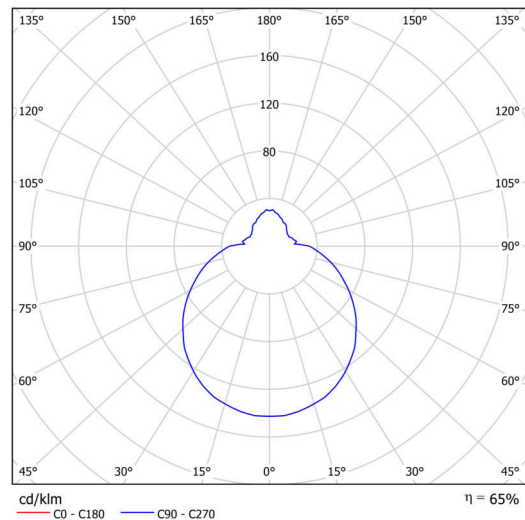

Luminous

Lum. flux of luminaire	1350 lm
Lum. flux of light source	2080 lm
Lum. flux of light source in emergency mode	150 lm
Luminaire efficacy	103 lm/W
Temperature	4000 K
Rated life time LED L80/B10	100000 hours
CRI	Ra80
MacAdam	3