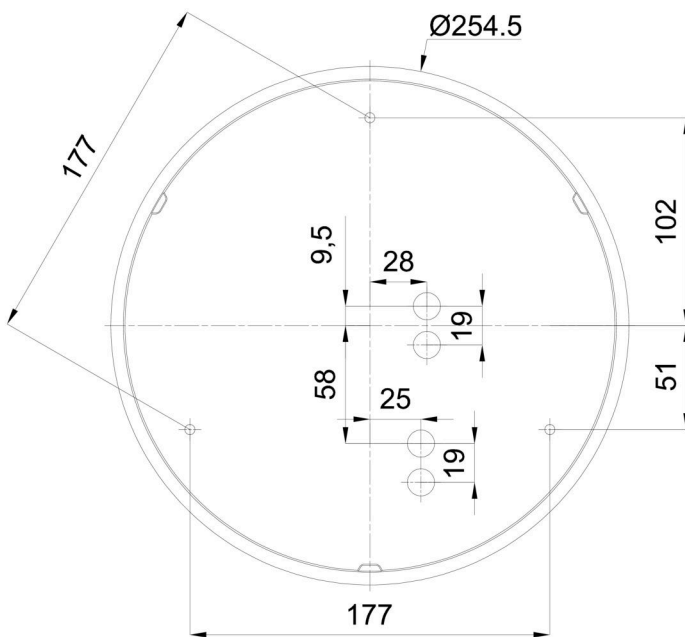

Technical

Types of luminaires	Emergency combined
Mounting type	surface mounted
Base material	polypropylene composite
Shade material	three-layer glass TRIPLEX OPAL
Base color	white Ral9003
Shade color	white
Holding the shade	bayonet
Mounting location	ceiling/wall
Width	300 mm
Length	300 mm
Height	115 mm
Diameter	ø 300 mm
mounting holes (diameter)	3xø5mm
Installation wire (diameter)	2xø16mm
Energy Class	D
Impact strength	IK01
Operating temperature	from 0°C to +30°C

TECHNICAL SHEET

Blue light hazard	Risk group 0
-------------------	--------------

Eulum data for calculation programs are available at www.osmont.cz.

Logistic

EAN	8591728070960
Weight NTTO	1.7 Kg
Weight BTTO	1.9 Kg
Number of cartons	1 pcs
Package volume	0.012 m ³
Package 1 width	0.32 m
Package 1 length	0.31 m
Package 1 height	0.12 m
Warranty*	60 months

*The warranty for the batteries is valid for 12 months from the date of purchase.

Installation dimensions:

Additional assortment:

Decorative collar

Product code	Name	Color	Description	Picture	Drawing
30069	B13/X14	polished stainless steel	the collar is held by the shade		
30068	B13/X4	white Ral9003	the collar is held by the shade		
30071	B13/X13	grey	the collar is held by the shade		
30070	B13/X12	polished brass	the collar is held by the shade		

Lampshade

Product code	Name	Color	Description	Picture	Drawing
20008	013	white		