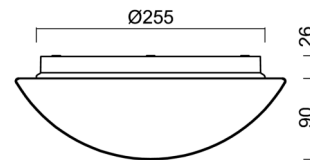

Technical

Types of luminaires	Emergency combined
Mounting type	surface mounted
Base material	polypropylene composite
Shade material	three-layer glass TRIPLEX OPAL
Base color	white Ral9003
Shade color	white
Holding the shade	bayonet
Mounting location	ceiling/wall
Width	300 mm
Length	300 mm
Height	115 mm
Diameter	ø 300 mm
mounting holes (diameter)	3xø5mm
Installation wire (diameter)	2xø16mm
Energy Class	D
Impact strength	IK01
Operating temperature	from 0°C to +30°C