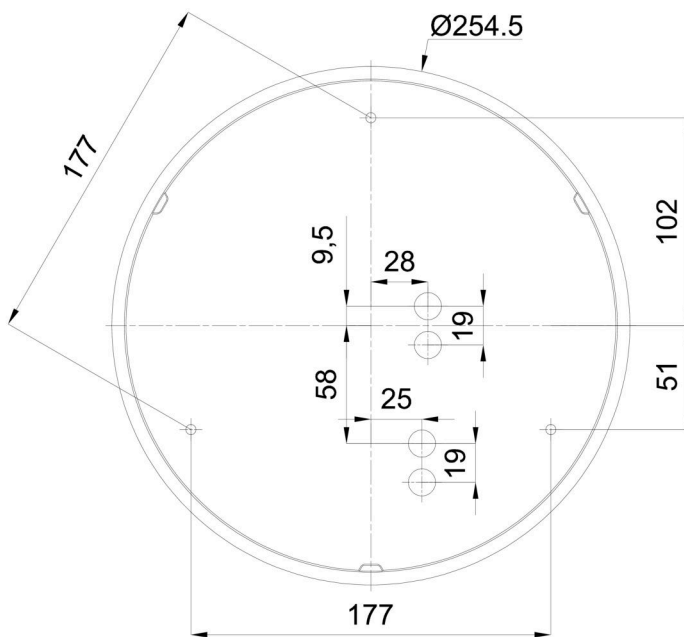

Logistic

EAN	8591728070953
Weight NTTO	1.7 Kg
Weight BTTO	1.9 Kg
Number of cartons	1 pcs
Package volume	0.012 m³
Package 1 width	0.32 m
Package 1 length	0.31 m
Package 1 height	0.12 m
Warranty*	60 months

*The warranty for the batteries is valid for 12 months from the date of purchase.

Installation dimensions: