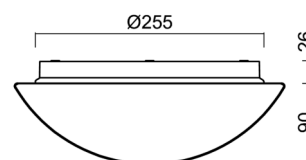

Technical

Types of luminaires	Corridor
Mounting type	surface mounted
Base material	polypropylene composite
Shade material	three-layer glass TRIPLEX OPAL
Base color	white Ral9003
Shade color	white
Holding the shade	bayonet
Mounting location	ceiling/wall
Width	300 mm
Length	300 mm
Height	115 mm
Diameter	ø 300 mm
mounting holes (diameter)	3xø5mm
Installation wire (diameter)	2xø16mm
Energy Class	D
Impact strength	IK01
Operating temperature	from -20°C to +30°C