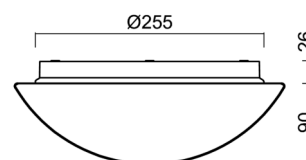

Technical

Types of luminaires	Dimmable
Mounting type	surface mounted
Base material	polypropylene composite
Shade material	three-layer glass TRIPLEX OPAL
Base color	white Ral9003
Shade color	white
Holding the shade	bayonet
Mounting location	ceiling/wall
Width	300 mm
Length	300 mm
Height	115 mm
Diameter	ø 300 mm
mounting holes (diameter)	3xø5mm
Installation wire (diameter)	2xø16mm
Energy Class	D
Impact strength	IK01
Operating temperature	from -20°C to +30°C