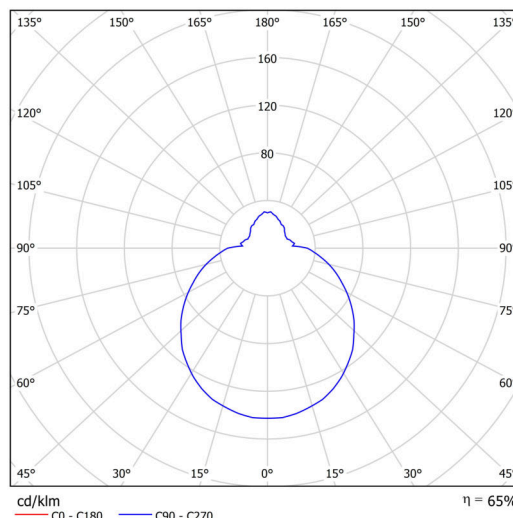

Luminous

Lum. flux of luminaire	1350 lm
Lum. flux of light source	2080 lm
Luminaire efficacy	103 lm/W
Temperature	4000 K
Rated life time LED L80/B10	100000 hours
CRI	Ra80
MacAdam	3
Blue light hazard	Risk group 0