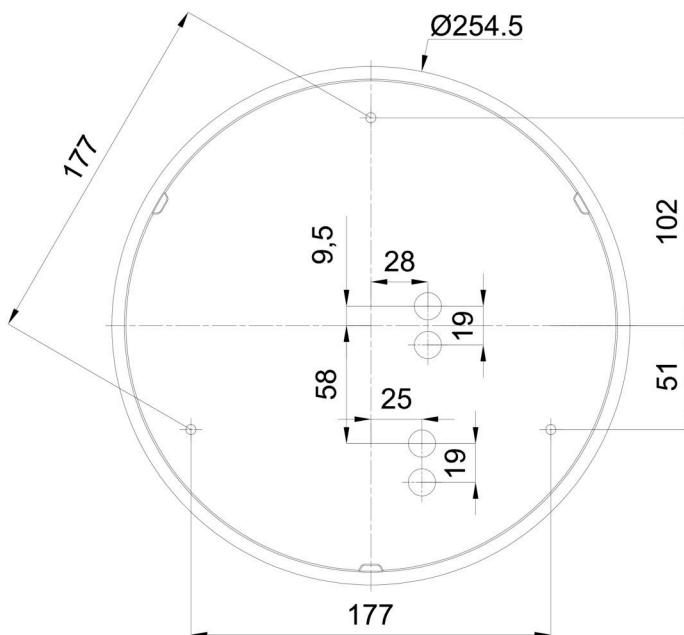

Technical

Types of luminaires	Dimmable
Mounting type	surface mounted
Base material	polypropylene composite
Shade material	three-layer glass TRIPLEX OPAL
Base color	white Ral9003
Shade color	white
Holding the shade	bayonet
Mounting location	ceiling/wall
Width	300 mm
Length	300 mm
Height	115 mm
Diameter	ø 300 mm
mounting holes (diameter)	3xø5mm
Installation wire (diameter)	2xø16mm
Energy Class	D
Impact strength	IK01
Operating temperature	from -20°C to +30°C

Eulum data for calculation programs are available at www.osmont.cz.

Logistic

EAN	8591728070946
Weight NTTO	1.7 Kg
Weight BTTO	1.9 Kg
Number of cartons	1 pcs
Package volume	0.012 m ³
Package 1 width	0.32 m
Package 1 length	0.31 m
Package 1 height	0.12 m
Warranty*	60 months

*The warranty for the batteries is valid for 12 months from the date of purchase.

Installation dimensions:

Additional assortment:

Decorative collar

Product code	Name	Color	Description	Picture	Drawing
30069	B13/X14	polished stainless steel	the collar is held by the shade		
30068	B13/X4	white Ral9003	the collar is held by the shade		
30071	B13/X13	grey	the collar is held by the shade		
30070	B13/X12	polished brass	the collar is held by the shade		

Lampshade

Product code	Name	Color	Description	Picture	Drawing
20008	013	white		