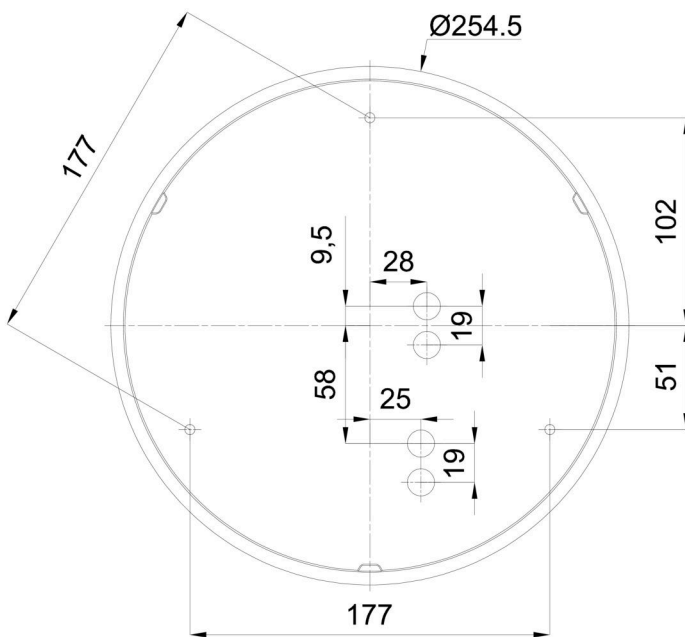

Technical

Types of luminaires	Emergency combined
Mounting type	surface mounted
Base material	polypropylene composite
Shade material	three-layer glass TRIPLEX OPAL
Base color	white Ral9003
Shade color	white
Holding the shade	bayonet
Mounting location	ceiling/wall
Width	300 mm
Length	300 mm
Height	115 mm
Diameter	ø 300 mm
mounting holes (diameter)	3xø5mm
Installation wire (diameter)	2xø16mm
Energy Class	D
Impact strength	IK01
Operating temperature	from 0°C to +30°C

TECHNICAL SHEET

Blue light hazard	Risk group 0
-------------------	--------------

Eulum data for calculation programs are available at www.osmont.cz.

Logistic

EAN	8591728070915
Weight NTTO	1.7 Kg
Weight BTTO	1.9 Kg
Number of cartons	1 pcs
Package volume	0.012 m ³
Package 1 width	0.32 m
Package 1 length	0.31 m
Package 1 height	0.12 m
Warranty*	60 months

*The warranty for the batteries is valid for 12 months from the date of purchase.

Installation dimensions:

Additional assortment:

Decorative collar

Product code	Name	Color	Description	Picture	Drawing
30069	B13/X14	polished stainless steel	the collar is held by the shade		
30068	B13/X4	white Ral9003	the collar is held by the shade		
30071	B13/X13	grey	the collar is held by the shade		
30070	B13/X12	polished brass	the collar is held by the shade		

Lampshade

Product code	Name	Color	Description	Picture	Drawing
20008	013	white		