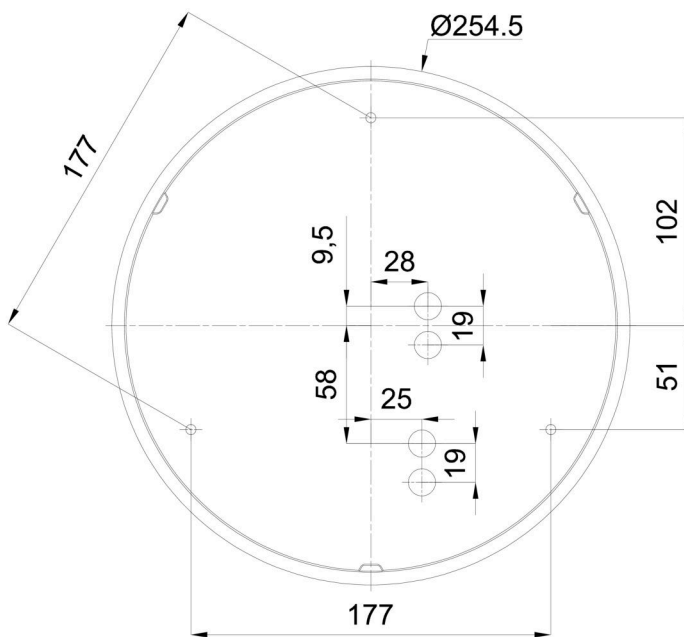

Logistic

EAN	8591728070908
Weight NTTO	1.7 Kg
Weight BTTO	1.9 Kg
Number of cartons	1 pcs
Package volume	0.012 m³
Package 1 width	0.32 m
Package 1 length	0.31 m
Package 1 height	0.12 m
Warranty*	60 months

*The warranty for the batteries is valid for 12 months from the date of purchase.

Installation dimensions: