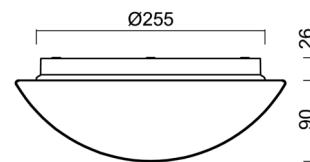

Technical

Types of luminaires	Sensor
Mounting type	surface mounted
Base material	polypropylene composite
Shade material	three-layer glass TRIPLEX OPAL
Base color	white Ral9003
Shade color	white
Holding the shade	bayonet
Mounting location	ceiling/wall
Width	300 mm
Length	300 mm
Height	115 mm
Diameter	ø 300 mm
mounting holes (diameter)	3xø5mm
Installation wire (diameter)	2xø16mm
Energy Class	D
Impact strength	IK01
Operating temperature	from -20°C to +30°C