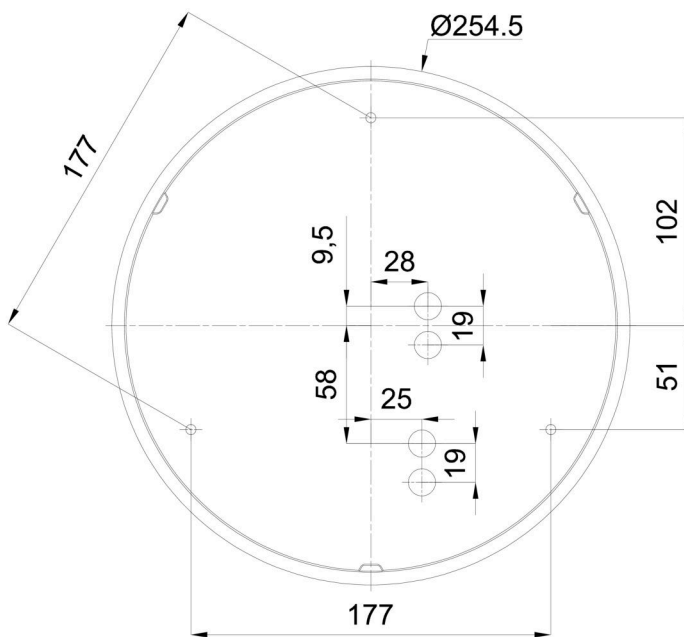

Logistic

EAN	8591728070885
Weight NTTO	1.7 Kg
Weight BTTO	1.9 Kg
Number of cartons	1 pcs
Package volume	0.012 m³
Package 1 width	0.32 m
Package 1 length	0.31 m
Package 1 height	0.12 m
Warranty*	60 months

*The warranty for the batteries is valid for 12 months from the date of purchase.

Installation dimensions: