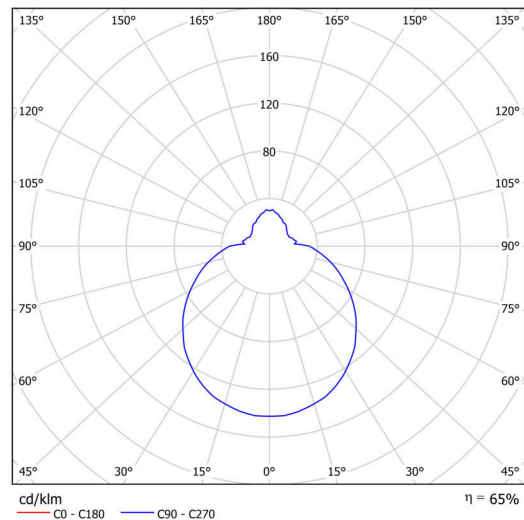

Luminous

Lum. flux of luminaire	960 lm
Lum. flux of light source	1480 lm
Luminaire efficacy	106 lm/W
Temperature	4000 K
Rated life time LED L80/B10	100000 hours
CRI	Ra80
MacAdam	3
Blue light hazard	Risk group 0