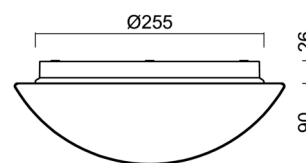

Technical

Types of luminaires	Classic on/off
Mounting type	surface mounted
Base material	polypropylene composite
Shade material	three-layer glass TRIPLEX OPAL
Base color	white Ral9003
Shade color	white
Holding the shade	bayonet
Mounting location	ceiling/wall
Width	300 mm
Length	300 mm
Height	115 mm
Diameter	ø 300 mm
mounting holes (diameter)	3xø5mm
Installation wire (diameter)	2xø16mm
Energy Class	D
Impact strength	IK01
Operating temperature	from -20°C to +30°C