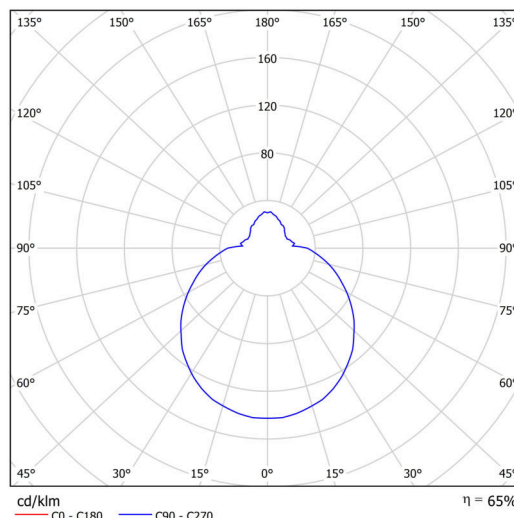

Luminous

Lum. flux of luminaire	960 lm
Lum. flux of light source	1480 lm
Luminaire efficacy	106 lm/W
Temperature	4000 K
Rated life time LED L80/B10	100000 hours
CRI	Ra80
MacAdam	3
Blue light hazard	Risk group 0