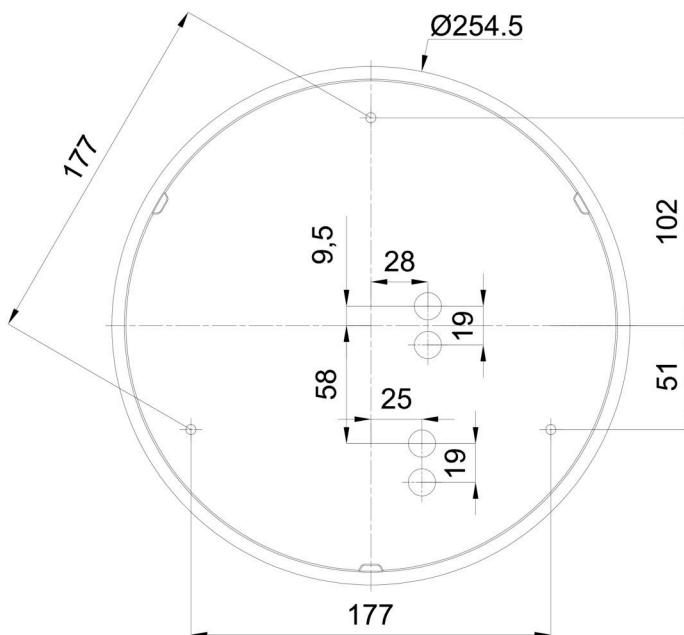

Technical

Types of luminaires	Dimmable
Mounting type	surface mounted
Base material	polypropylene composite
Shade material	three-layer glass TRIPLEX OPAL
Base color	white Ral9003
Shade color	white
Holding the shade	bayonet
Mounting location	ceiling/wall
Width	300 mm
Length	300 mm
Height	115 mm
Diameter	ø 300 mm
mounting holes (diameter)	3xø5mm
Installation wire (diameter)	2xø16mm
Energy Class	D
Impact strength	IK01
Operating temperature	from -20°C to +30°C

Eulum data for calculation programs are available at www.osmont.cz.

Logistic

EAN	8591728070656
Weight NTTO	1.7 Kg
Weight BTTO	1.9 Kg
Number of cartons	1 pcs
Package volume	0.012 m ³
Package 1 width	0.32 m
Package 1 length	0.31 m
Package 1 height	0.12 m
Warranty*	60 months

*The warranty for the batteries is valid for 12 months from the date of purchase.

Installation dimensions:

Additional assortment:

Decorative collar

Product code	Name	Color	Description	Picture	Drawing
30069	B13/X14	polished stainless steel	the collar is held by the shade		
30068	B13/X4	white Ral9003	the collar is held by the shade		
30071	B13/X13	grey	the collar is held by the shade		
30070	B13/X12	polished brass	the collar is held by the shade		

Lampshade

Product code	Name	Color	Description	Picture	Drawing
20008	013	white		