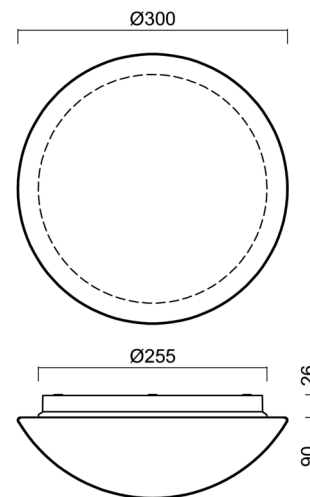

Technical

Types of luminaires	Dimmable
Mounting type	surface mounted
Base material	polypropylene composite
Shade material	three-layer glass TRIPLEX OPAL
Base color	white Ral9003
Shade color	white
Holding the shade	bayonet
Mounting location	ceiling/wall
Width	300 mm
Length	300 mm
Height	115 mm
Diameter	ø 300 mm
mounting holes (diameter)	3xø5mm
Installation wire (diameter)	2xø16mm
Energy Class	D
Impact strength	IK01
Operating temperature	from -20°C to +30°C

Lampshade

Product code	Name	Color	Description	Picture	Drawing
20008	013	white		