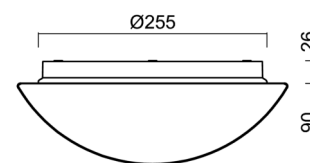

Technical

Types of luminaires	Sensor
Mounting type	surface mounted
Base material	polypropylene composite
Shade material	three-layer glass TRIPLEX OPAL
Base color	white Ral9003
Shade color	white
Holding the shade	bayonet
Mounting location	ceiling/wall
Width	300 mm
Length	300 mm
Height	115 mm
Diameter	ø 300 mm
mounting holes (diameter)	3xø5mm
Installation wire (diameter)	2xø16mm
Energy Class	D
Impact strength	IK01
Operating temperature	from -20°C to +30°C