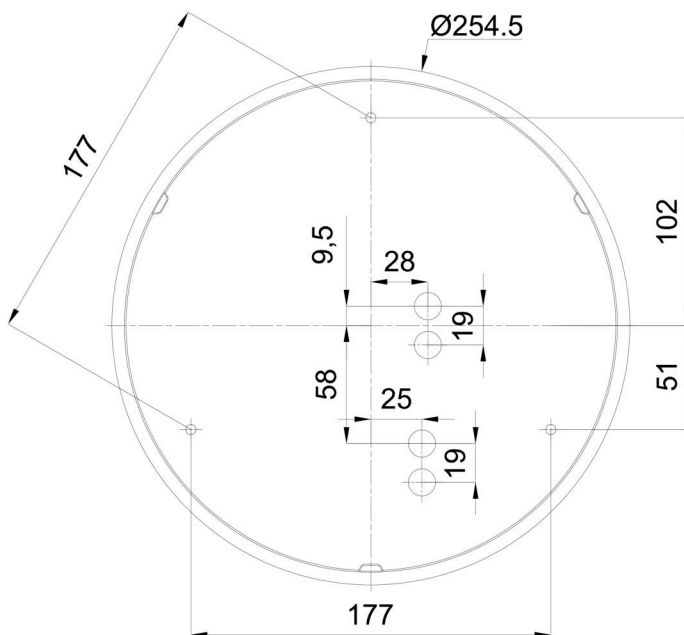

Technical

Types of luminaires	Sensor
Mounting type	surface mounted
Base material	polypropylene composite
Shade material	three-layer glass TRIPLEX OPAL
Base color	white Ral9003
Shade color	white
Holding the shade	bayonet
Mounting location	ceiling/wall
Width	300 mm
Length	300 mm
Height	115 mm
Diameter	ø 300 mm
mounting holes (diameter)	3xø5mm
Installation wire (diameter)	2xø16mm
Energy Class	D
Impact strength	IK01
Operating temperature	from -20°C to +30°C

Eulum data for calculation programs are available at www.osmont.cz.

Logistic

EAN	8591728070649
Weight NTTO	1.7 Kg
Weight BTTO	1.9 Kg
Number of cartons	1 pcs
Package volume	0.012 m ³
Package 1 width	0.32 m
Package 1 length	0.31 m
Package 1 height	0.12 m
Warranty*	60 months

*The warranty for the batteries is valid for 12 months from the date of purchase.

Installation dimensions:

Additional assortment:

Decorative collar

Product code	Name	Color	Description	Picture	Drawing
30069	B13/X14	polished stainless steel	the collar is held by the shade		
30068	B13/X4	white Ral9003	the collar is held by the shade		
30071	B13/X13	grey	the collar is held by the shade		
30070	B13/X12	polished brass	the collar is held by the shade		

Lampshade

Product code	Name	Color	Description	Picture	Drawing
20008	013	white		